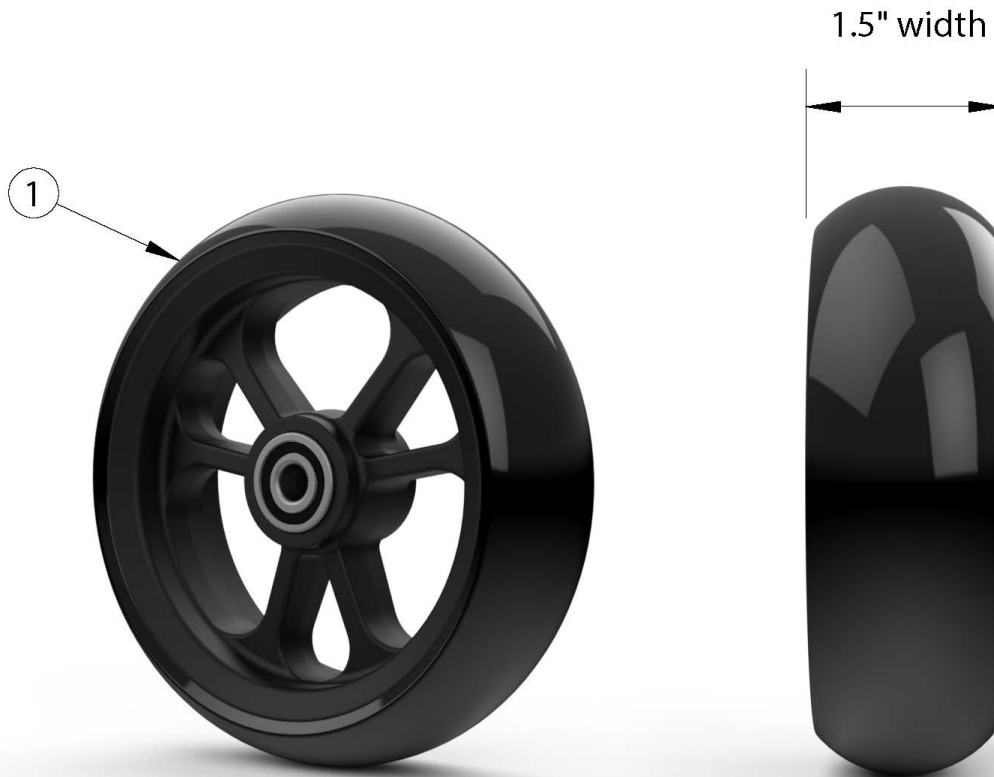

Tsunami Casters - 1.5" Poly

Item Number	Part Number	Description	Quantity	Retail
1a	111842	Caster 4 x 1.5" Poly <i>Replaced part numbers 100809 and 102353</i>	1	\$58.83
1b	111843	Caster 5 x 1.5" Poly <i>Replaced part numbers 100807 and 103014</i>	1	\$58.83
1c	111844	Caster 6 x 1.5" Poly <i>Replaced part number 100786</i>	1	\$58.83