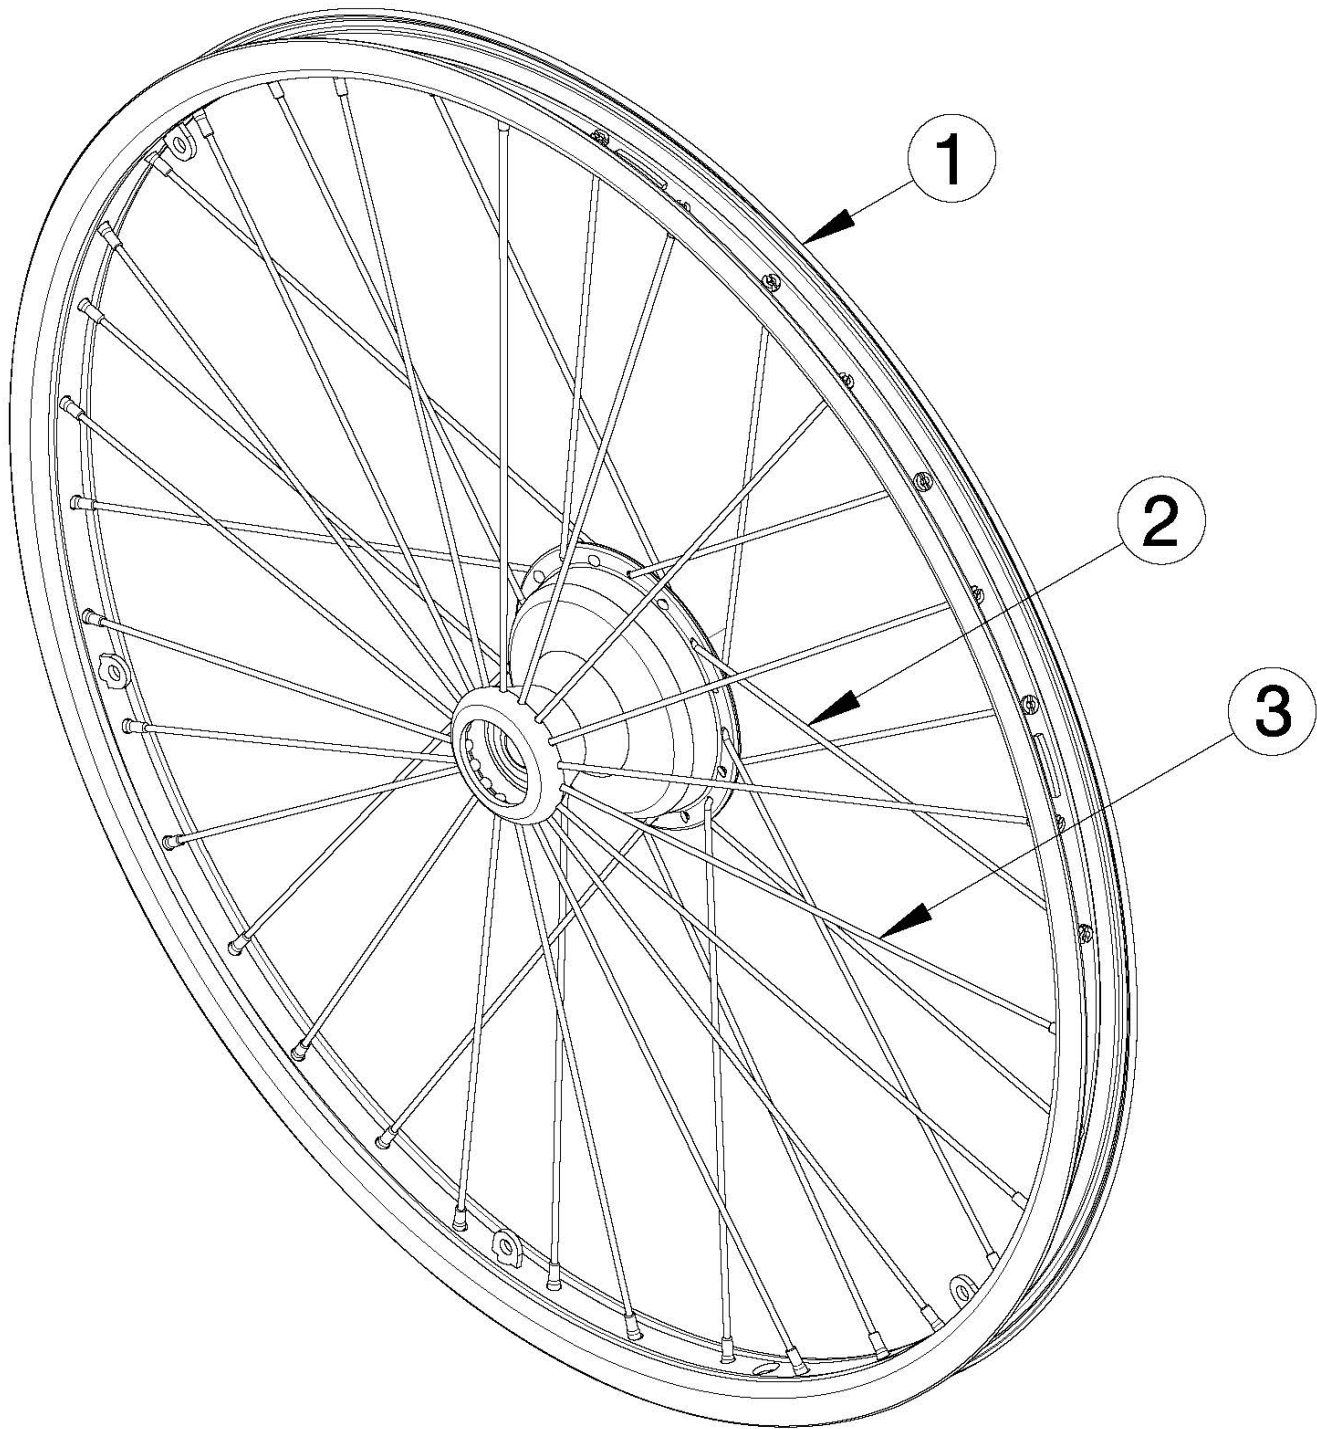

Focus MAXX Spoke for Drum Brake

Item Number	Part Number	Description	Quantity	Retail
1a, 2a, 3a	111733	Wheel 24" MAXX Spoke, Drum Brake	1	\$117.45

Item Number	Part Number	Description	Quantity	Retail
2a	112197	Replacement Spoke, Drum Brake Wheel, 24" Cross	1	\$4.47
3a	112196	Replacement Spoke, Drum Brake Wheel, 24" Radial	1	\$4.47