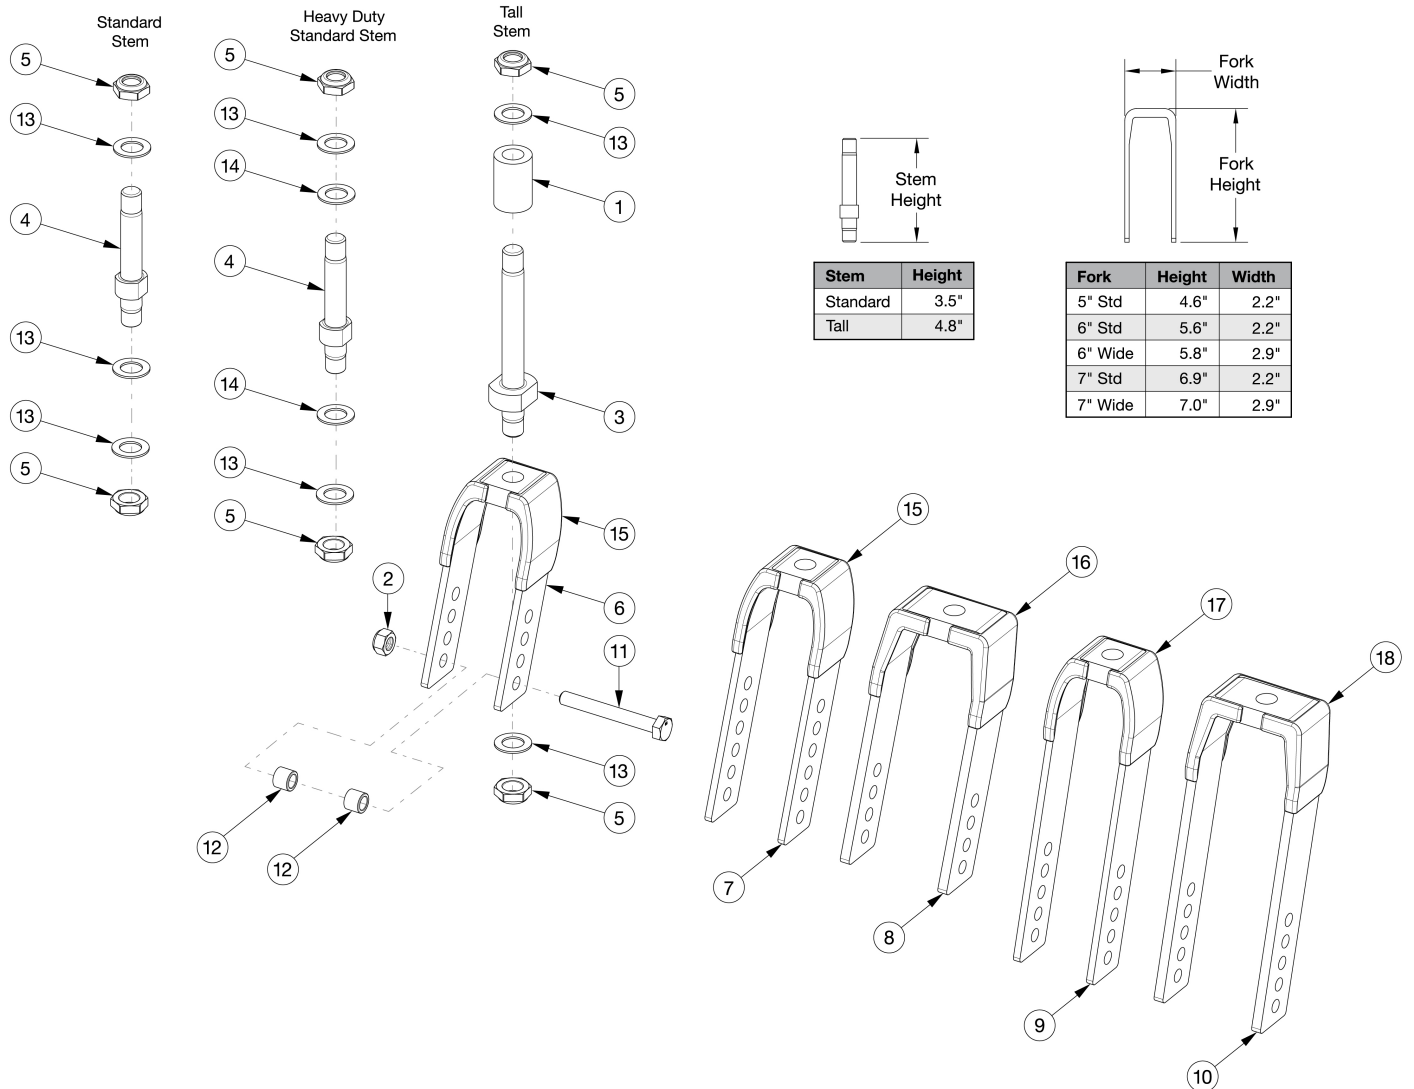

# Focus CR Transit Forks and Stems

Item Number	Part Number	Description	Quantity
4a, 5, 6, 13, 15	123109	Transit Fork Assembly 5" Std Stem, Tilt <i>Used with standard weight capacity</i>	1
4a, 5, 7, 13, 15	123107	Transit Fork Assembly 6" Std Stem, Tilt <i>Used with standard weight capacity</i>	1
4a, 5, 8, 13, 16	123110	Transit Fork Assembly 6" Wide Std Stem, Tilt <i>Used with standard weight capacity. Only used with 2" wide casters.</i>	1
4a, 5, 9, 13, 17	123108	Transit Fork Assembly 7" Std Stem, Tilt <i>Used with standard weight capacity</i>	1
4a, 5, 10, 13, 18	123111	Transit Fork Assembly 7" Wide Std Stem, Tilt	1