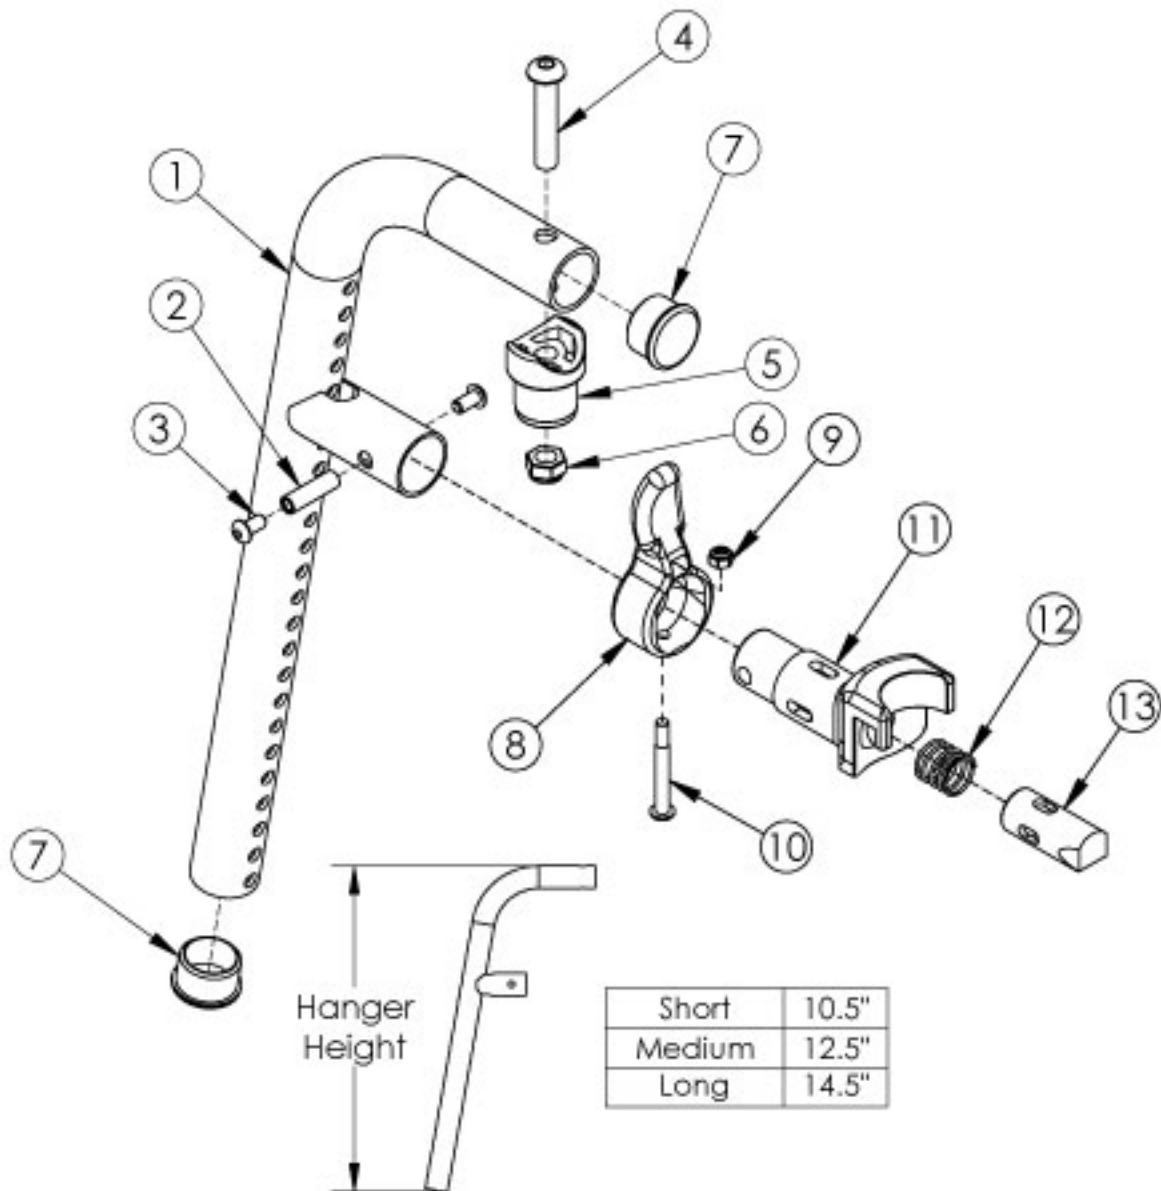

Liberty 80 Degree Front Mount Hanger

Please Note: If chair was built with hangers omitted, then latch blocks need to be ordered with hangers. Please reference the "Seat Frame" parts manual page.

Item Number	Part Number	Description	Quantity
1a, 7	501233_ _ _	Hanger Tube Assm 80 Front Mount Long _ _ _	1
1b, 7	501359_ _ _	Hanger Tube Assm 80 Front Mount Medium _ _ _	1
1c, 7	501360_ _ _	Hanger Tube Assm 80 Front Mount Short _ _ _	1
1a-13	504649_ _ _	Hanger Assm 80 Front Mount Long 4-Way - In-Line	1
1b-13	504647_ _ _	Hanger Assm 80 Front Mount Medium 4-Way - In-Line	1