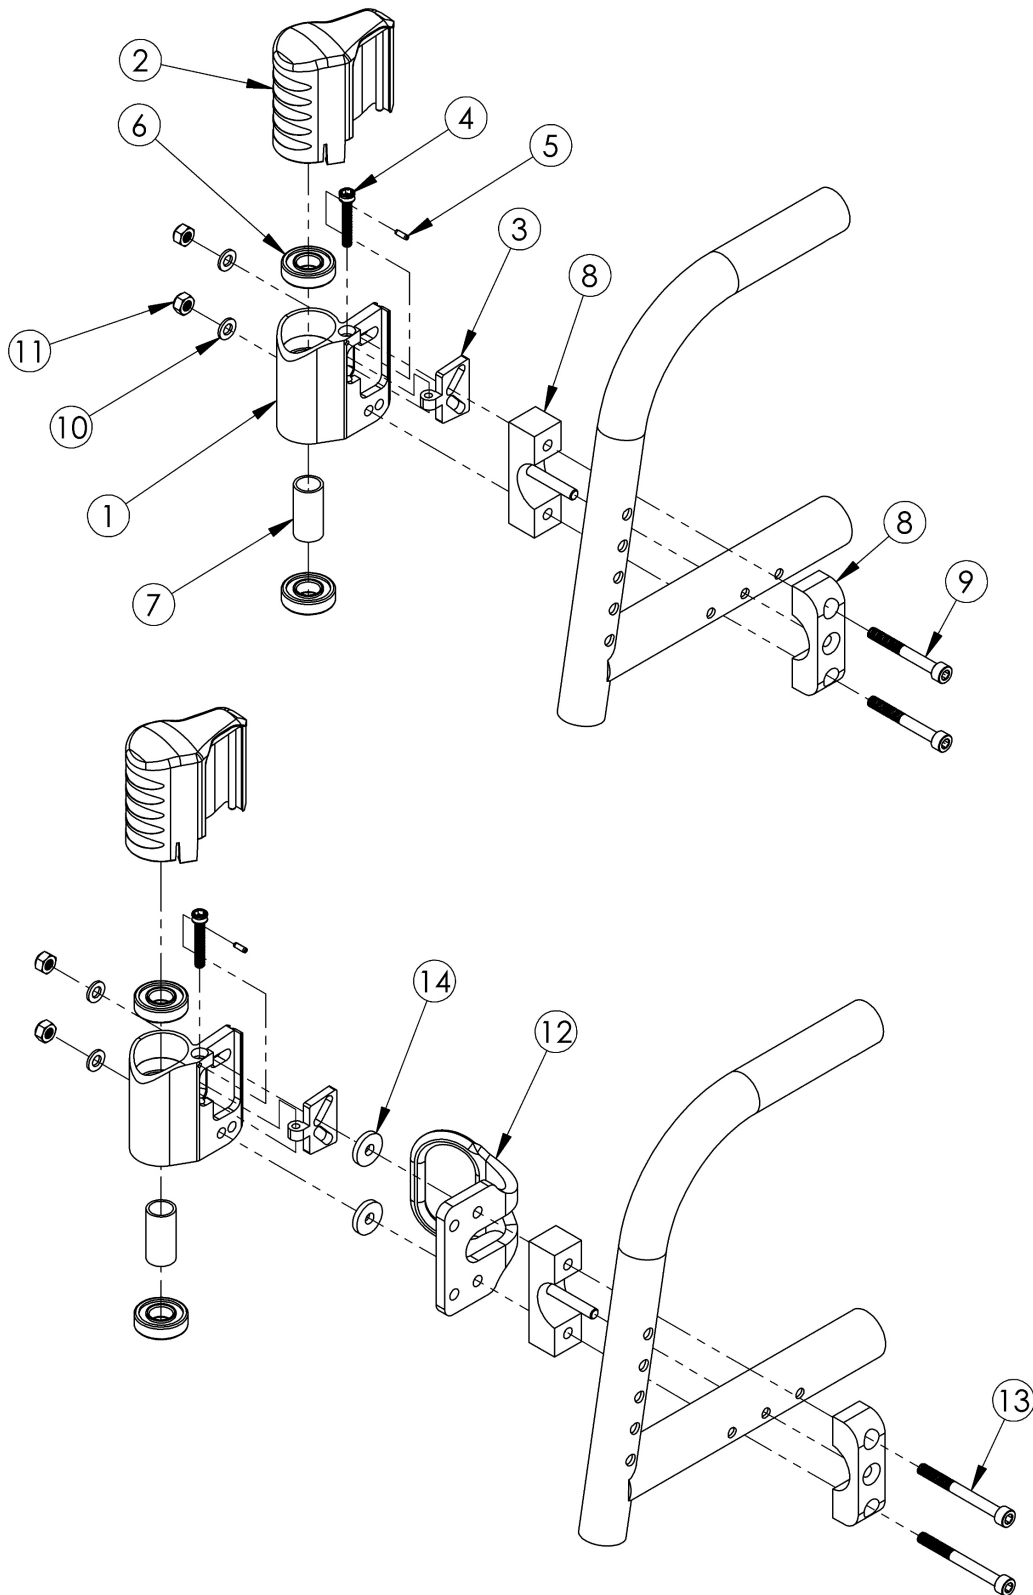

# Catalyst 5 Performance Caster Housing for Fixed Front

Not Available with Heavy Duty Option

| Item Number                | Part Number | Description   | Quantity | Retail   |
|----------------------------|-------------|---|----------|----------|
| 1a, 2a, 3-11               | 502423      | Performance Caster Housing Kit for Fixed Front Right              | 1        | \$154.04 |
| 1b, 2b, 3-11               | 502424      | Performance Caster Housing Kit for Fixed Front Left               | 1        | \$154.04 |
| 1a, 1b, 2a, 2b, 3-11       | 502425      | Performance Caster Housing Kit for Fixed Front PAIR               | 1        | \$308.08 |
| 1a, 2a, 3-8, 10-14         | 502420      | Performance Caster Housing Kit for Fixed Front with Transit Right | 1        | \$218.66 |
| 1b, 2b, 3-8, 10-14         | 502421      | Performance Caster Housing Kit for Fixed Front with Transit Left  | 1        | \$218.66 |
| 1a, 1b, 2a, 2b, 3-8, 10-14 | 502422      | Performance Caster Housing Kit for Fixed Front with Transit PAIR  | 1        | \$437.34 |
| 1a, 3, 4, 5                | 502522      | Caster Barrel RP Right w/ Adjustment Plate CAT                    | 1        | \$49.26  |
| 1b, 3, 4, 5                | 502523      | Caster Barrel RP Left w/ Adjustment Plate CAT                     | 1        | \$49.26  |
| 2a                         | 002442      | Cover Caster Barrel Right CAT                                     | 1        | \$5.36   |
| 2b                         | 002443      | Cover Caster Barrel Left CAT                                      | 1        | \$5.36   |
| 6                          | 100902      | Bearing 1 1/8" x 1/2" R8RS  | 2        | \$6.30   |
| 7                          | 002447      | Spacer Caster Barrel  | 1        | \$16.81  |
| 8                          | 002775      | Performance Caster Housing Fixed Front Clamp CAT                  | 1        | \$45.66  |
| 9                          | 102473      | M6 X 50 CLS12.9 SHCS BLK ZC                                       | 2        | \$4.20   |
| 10                         | 100746      | M6 Flat Washer Blk Zn   | 2        | \$1.58   |
| 11                         | 100658      | M6 Nylock Nut Blk Zn  | 2        | \$1.05   |
| 13                         | 102474      | M6 X 60 CLS12.9 SHCS BLK ZC                                       | 2        | \$4.20   |
| 14                         | 102814      | Washer Nylon 1/4 x 3/4 x 1/8                                      | 2        | \$1.03   |
| 1a, 6, 7                   | 002888      | RP Tuning Caster Barrel w/ Bearings Right                         | 1        | \$53.96  |
| 1b, 6, 7                   | 002889      | RP Tuning Caster Barrel w/ Bearings Left                          | 1        | \$53.96  |