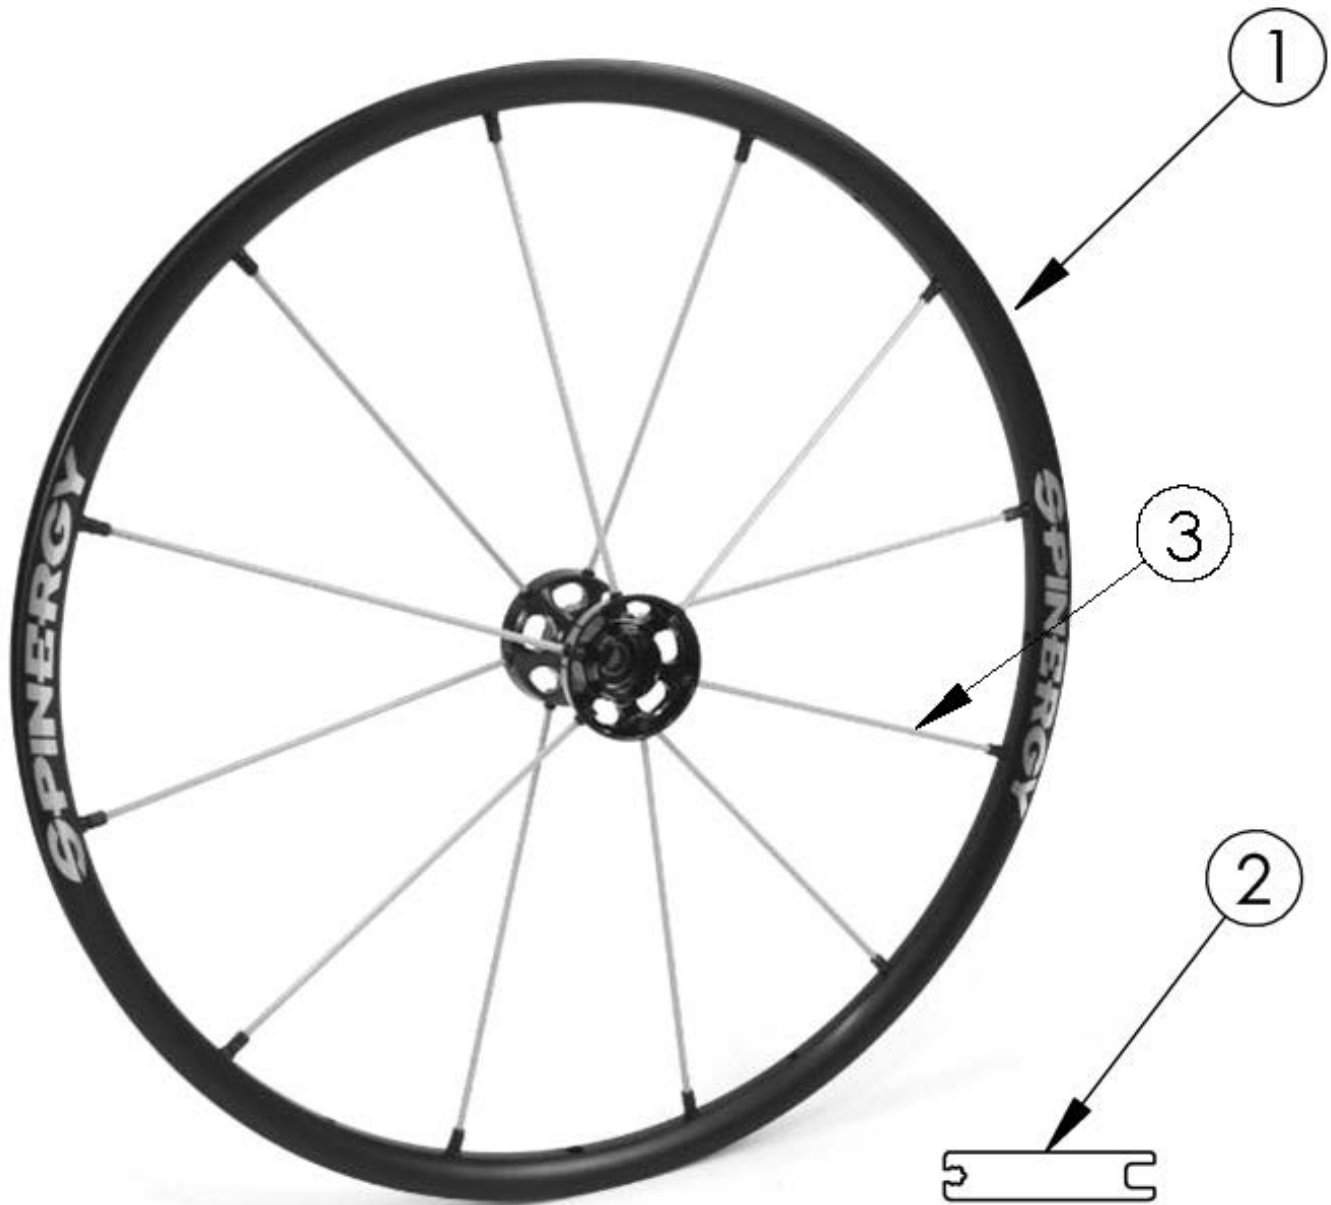

Clik Wheels - SpinerGY LX

Recommended to order the SpinerGY LX Replacement Spoke Tool Kit (110119) when replacing spokes. Replacement SpinerGY Spokes and SpinerGY Wheels with Flex Rims may have an extended lead time. If changing wheel size and anti-tips are present, new anti-tips may be required. If changing wheel size or style, new axles may be needed. Please note tab mounted handrims must be installed prior to the tire being installed.

Item Number	Part Number	Description	Quantity
1a	100886	22" x 1/2" SpinerGY LX Black Spoke	1
1b	100939	22" x 1/2" SpinerGY LX Red Spoke	1