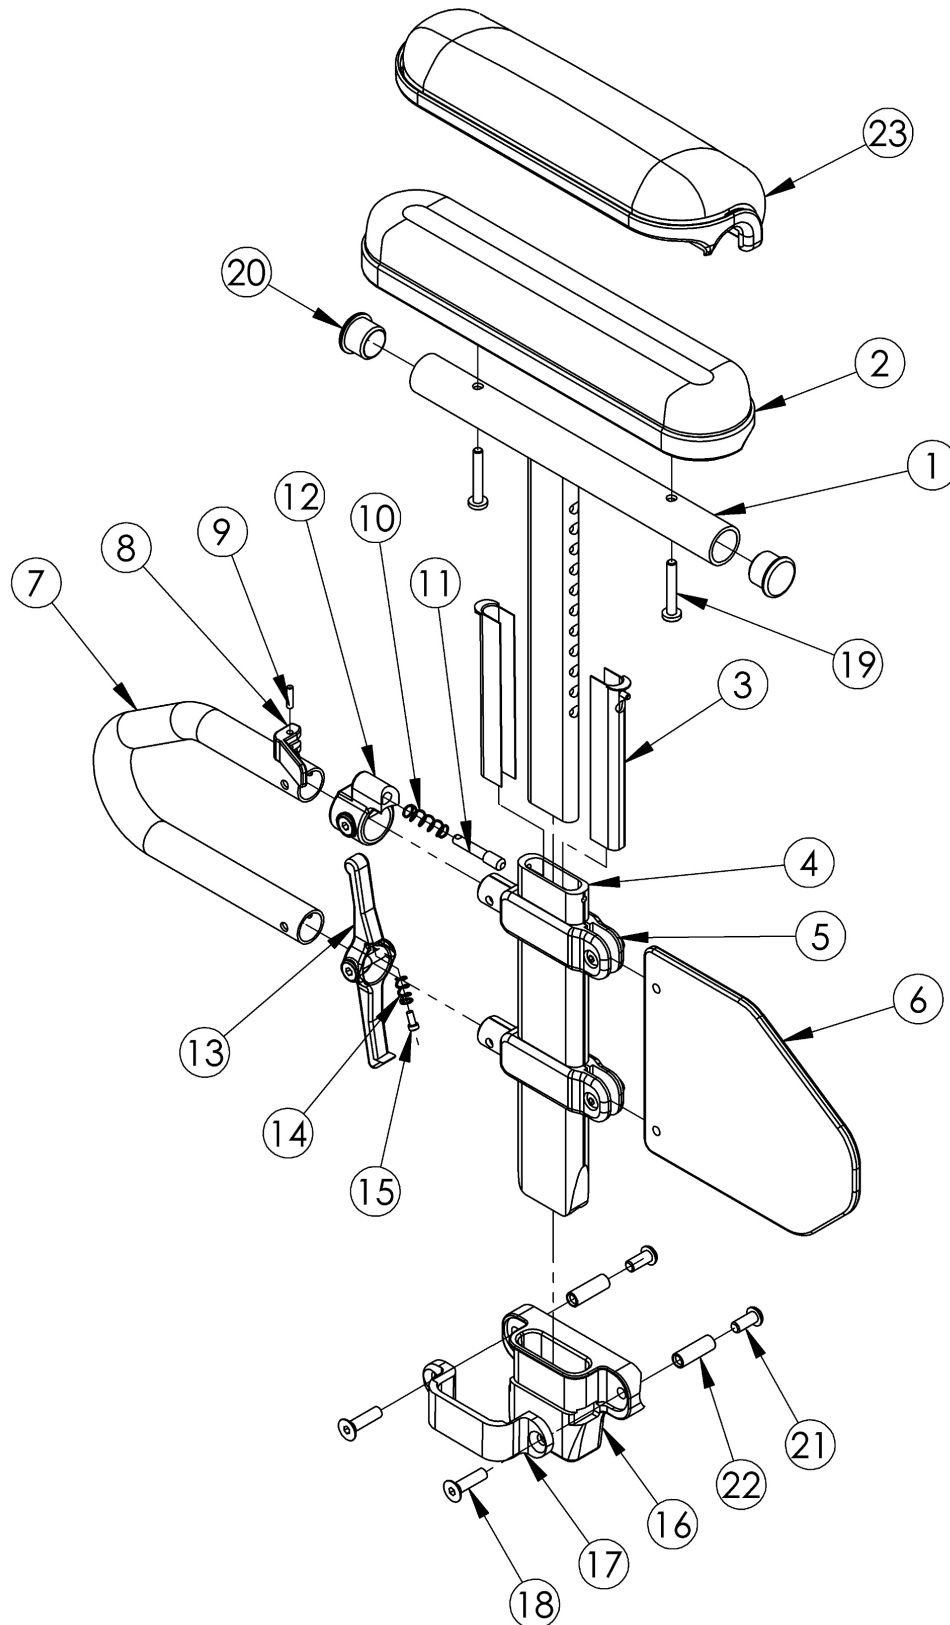

Discontinued Catalyst Height Adjustable T-Arm

Short assemblies are used with 14-17 Seat Depths. Long assemblies are used with 18"-20" Seat Depths.

Item Number	Part Number	Description	Quantity
1a, 2b, 3-5, 6a, 7-15, 19a, 20	501682	Height Adj T-Arm Assm Short Desk w/ Std Pad Left <i>Replaced with 505646</i>	1
1a, 2b, 3-5, 6a, 7-15, 19a, 20	501683	Height Adj T-Arm Assm Short Desk w/ Std Pad Right <i>Replaced with 505646</i>	1
1a, 2b, 3-5, 6a, 7-15, 19a, 20	503051	Height Adj T Armrest, 14"-17" Depths, Desk w/ Std Pad PAIR CAT <i>Replaced with 505647</i>	1
1b, 2a, 3-5, 6a, 7-15, 19a, 20	501684	Height Adj T-Arm Assm Short Full w/ Std Pad Left <i>Replaced with 505644</i>	1
1b, 2a, 3-5, 6a, 7-15, 19a, 20	501685	Height Adj T-Arm Assm Short Full w/ Std Pad Right <i>Replaced with 505644</i>	1
1b, 2a, 3-5, 6a, 7-15, 19a, 20	503053	Height Adj T Armrest, 14"-17" Depths, Full w/ Std Pad PAIR CAT <i>Replaced with 505645</i>	1
1a, 2b, 3-5, 6b, 7-15, 19a, 20	501686	Height Adj T-Arm Assm Long Desk w/ Std Pad Left <i>Replaced with 505493</i>	1
1a, 2b, 3-5, 6b, 7-15, 19a, 20	501687	Height Adj T-Arm Assm Long Desk w/ Std Pad Right <i>Replaced with 505493</i>	1
1a, 2b, 3-5, 6b, 7-15, 19a, 20	503052	Height Adj T Armrest, 18"-20" Depths, Desk w/ Std Pad PAIR CAT <i>Replaced with 505494</i>	1
1b, 2a, 3-5, 6b, 7-15, 19a, 20	501688	Height Adj T-Arm Assm Long Full w/ Std Pad Left <i>Replaced with 505491</i>	1
1b, 2a, 3-5, 6b, 7-15, 19a, 20	501689	Height Adj T-Arm Assm Long Full w/ Std Pad Right <i>Replaced with 505491</i>	1
1b, 2a, 3-5, 6b, 7-15, 19a, 20	503054	Height Adj T Armrest, 18"-20" Depths, Full w/ Std Pad PAIR CAT <i>Replaced with 505492</i>	1
1a, 2d, 3-5, 6a, 7-15, 19b, 20	501690	Height Adj T-Arm Assm Short Desk w/ Waterfall Pad Left <i>Replaced with 505650</i>	1
1a, 2d, 3-5, 6a, 7-15, 19b, 20	501691	Height Adj T-Arm Assm Short Desk w/ Waterfall Pad Right <i>Replaced with 505650</i>	1
1a, 2d, 3-5, 6a, 7-15, 19b, 20	503059	Height Adj T Armrest, 14"-17" Depths, Desk w/ Waterfall Pad PAIR CAT <i>Replaced with 505651</i>	1
1b, 2c, 3-5, 6a, 7-15, 19b, 20	501692	Height Adj T-Arm Assm Short Full w/ Waterfall Pad Left <i>Replaced with 505648</i>	1
1b, 2c, 3-5, 6a, 7-15, 19b, 20	501693	Height Adj T-Arm Assm Short Full w/ Waterfall Pad Right <i>Replaced with 505648</i>	1