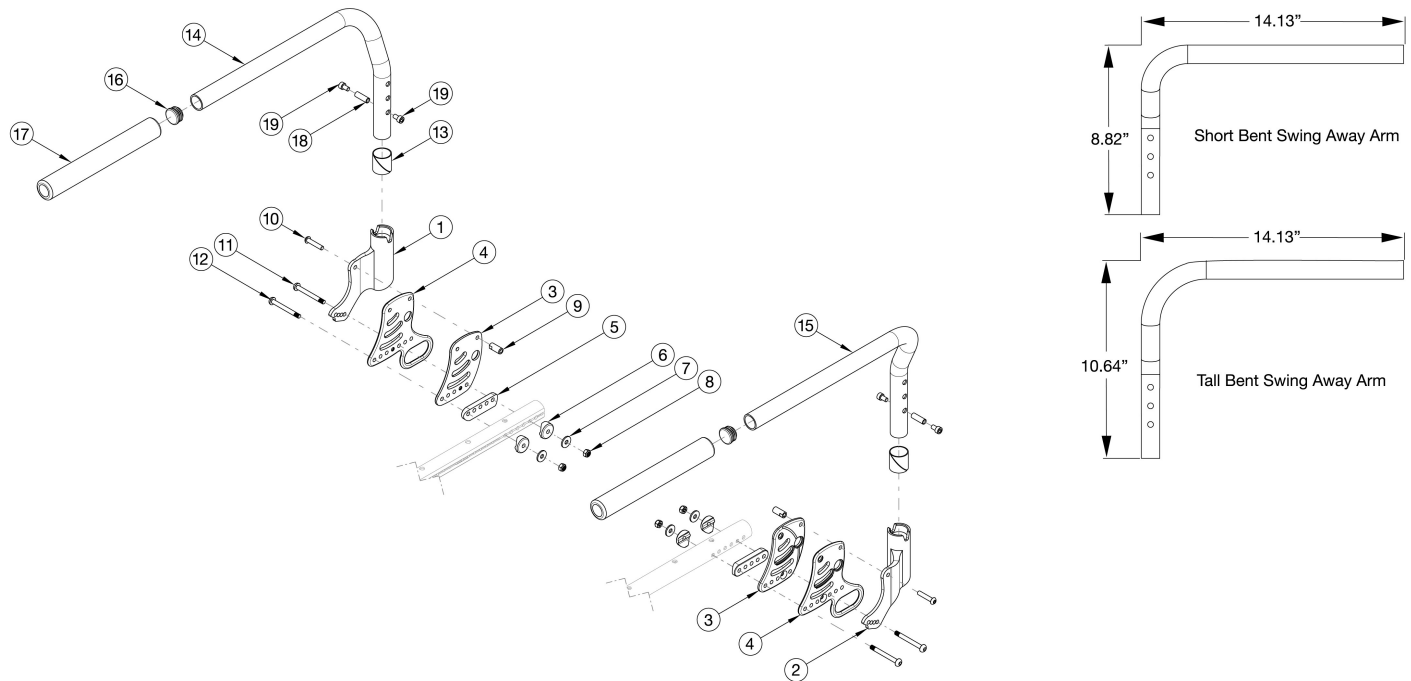

Ethos Swing Away Armrest

Effective 10/17/2022 If retrofitting, Receivers are needed. When to use Short vs. Tall Swing Away Arms 22" Wheel: Rear Seat Height = 13.5-15.5" Use Short // Rear Seat Height = 13.5-17.5" Use Tall 24" Wheel: Rear Seat Height = 14.5-17.5" Use Short // Rear Seat Height = 14.5-18.5" Use Tall 25" Wheel: Rear Seat Height = 14.5-18.5" Use Short // Rear Seat Height = 14.5-20" Use Tall 26" Wheel: Rear Seat Height = 15.5-19.5" Use Short // Rear Seat Height = 15.5-20" Use Tall

Item Number	Part Number	Description	Quantity
1, 6 - 8, 10 - 11, 13, 14a, 16 - 19	116901	Short Swing Away Arm with Receiver Assembly Right, Ethos	1
2, 6 - 8, 10 - 11, 13, 15a, 16 - 19	116902	Short Swing Away Arm with Receiver Assembly Left, Ethos	1
1 - 2, 6 - 8, 10 - 11, 13, 14a, 15a, 16 - 19	116903	Short Swing Away Arm with Receiver Assembly PAIR, Ethos	1
1, 6 - 8, 10 - 11, 13, 14b, 16 - 19	116904	Tall Swing Away Arm with Receiver Assembly Right, Ethos	1
2, 6 - 8, 10 - 11, 13, 15b, 16 - 19	116905	Tall Swing Away Arm with Receiver Assembly Left, Ethos	1
1 - 2, 6 - 8, 10 - 11, 13, 14b, 15a, 16 - 19	116906	Tall Swing Away Arm with Receiver Assembly PAIR, Ethos	1
1, 6 - 8, 10 - 11, 13	116907	Swing Away Arm Receiver Assembly Right, Ethos	1
2, 6 - 8, 10 - 11, 13	116908	Swing Away Arm Receiver Assembly Left, Ethos	1