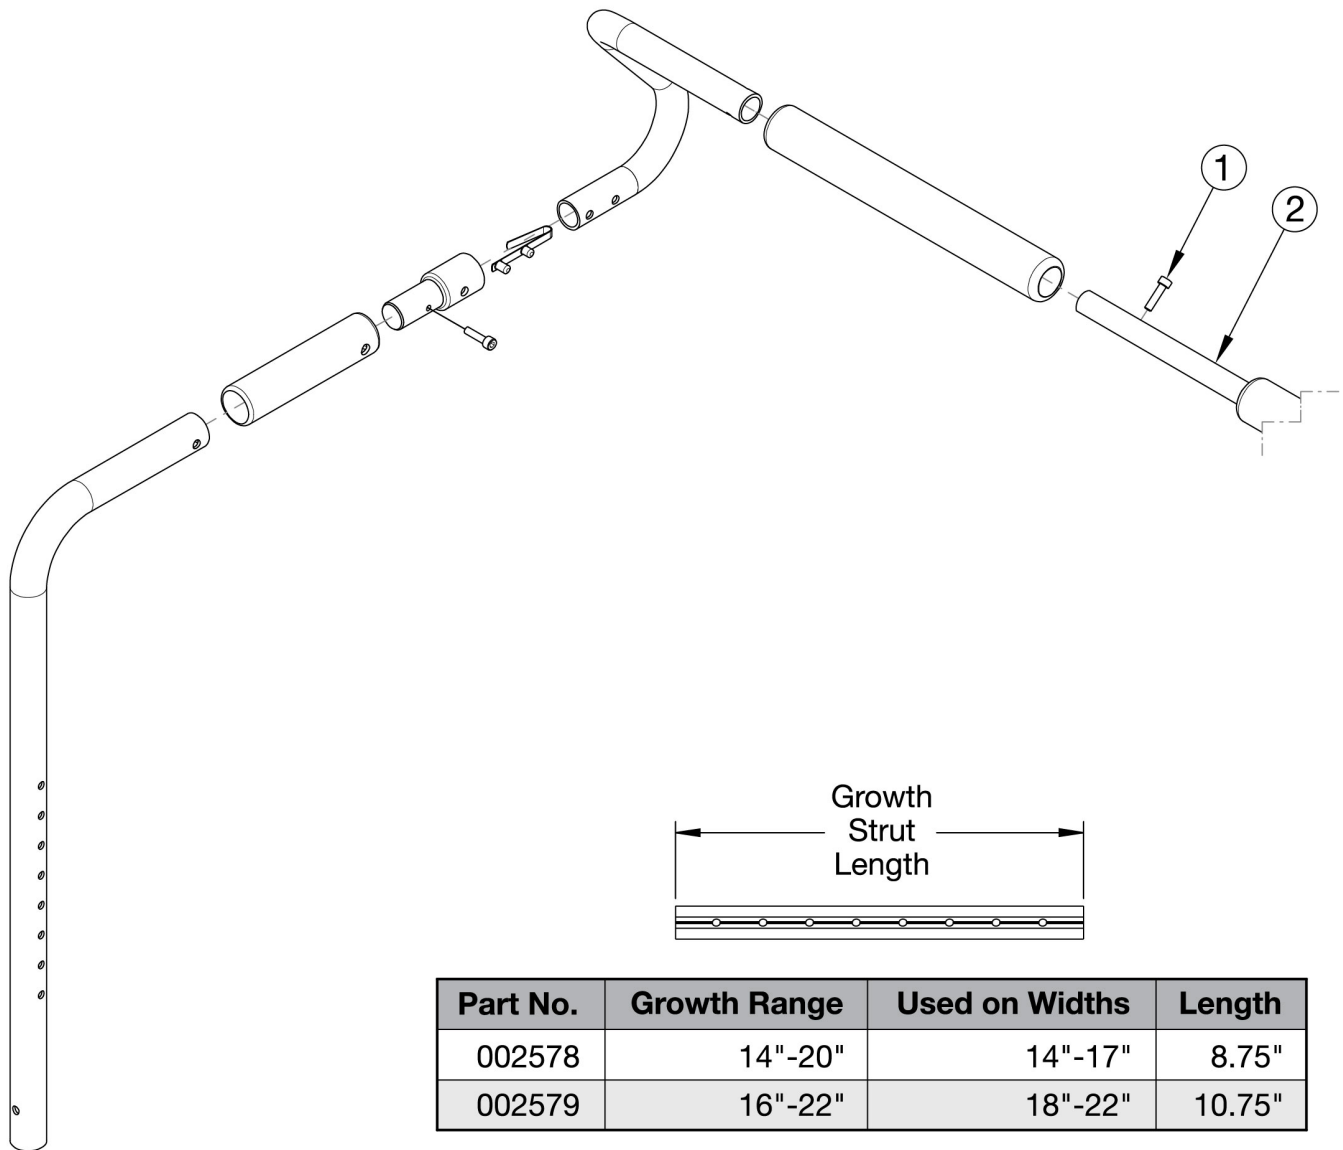

# CR45 Removable Stroller Handle - Growth

Part No.	Growth Range	Used on Widths	Length
002578	14"-20"	14"-17"	8.75"
002579	16"-22"	18"-22"	10.75"

*Has your width changed? If yes, verify the current growth strut will work or select appropriately below.*

Item Number	Part Number	Description	Quantity
1	101843	M5 x 20 SHCS Blk Zn	4
2a	002578	Growth Strut, Stroller, Short	1
2b	002579	Growth Strut, Stroller, Long	1