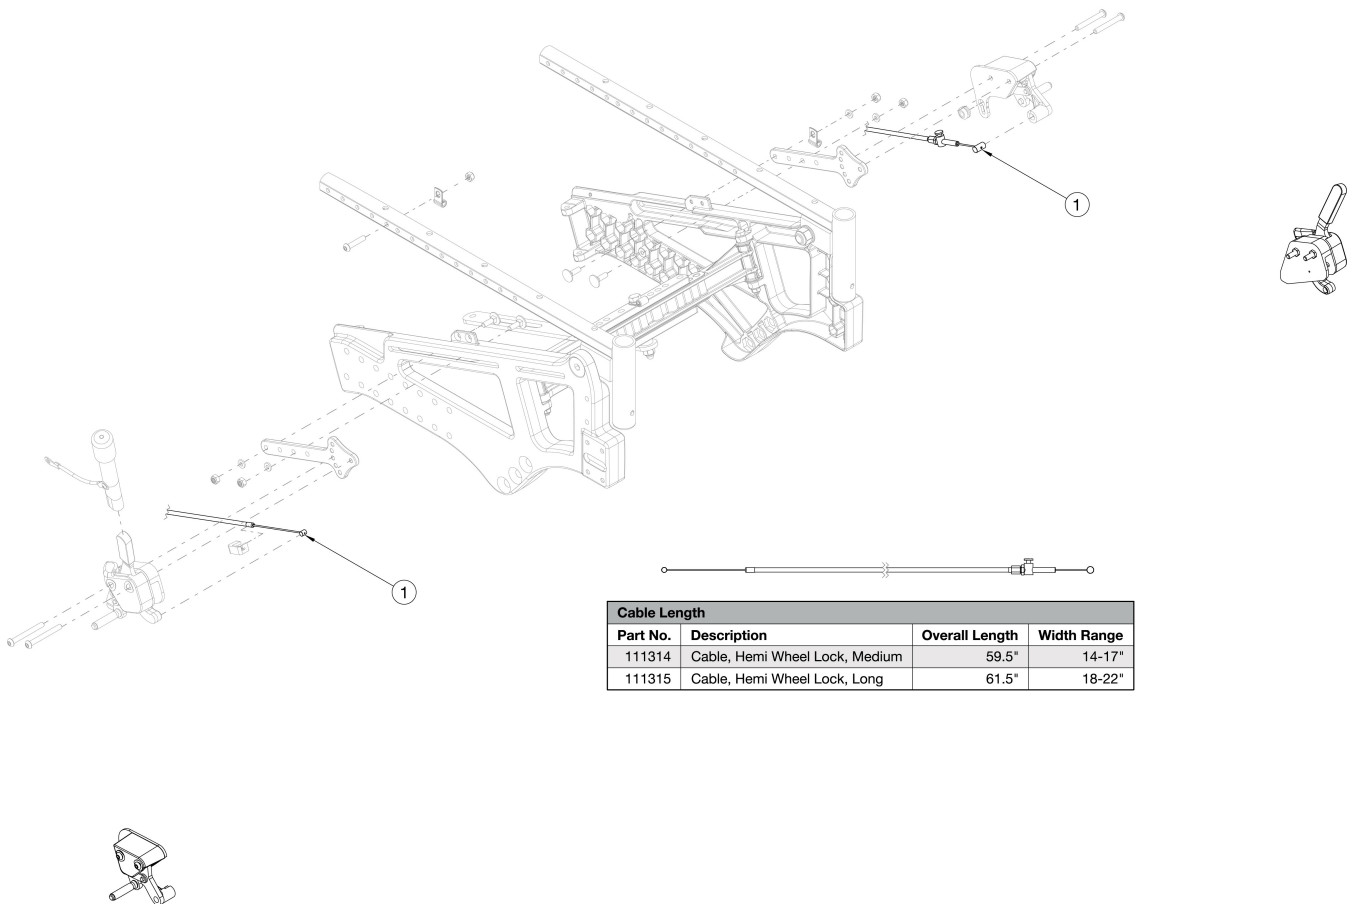

Liberty Hemi Wheel Lock - Growth

Cable Length			
Part No.	Description	Overall Length	Width Range
111314	Cable, Hemi Wheel Lock, Medium	59.5"	14-17"
111315	Cable, Hemi Wheel Lock, Long	61.5"	18-22"

Did your width change? If yes, evaluate if a different size cable is necessary.

Item Number	Part Number	Description	Quantity
1a	111314	Hemi Wheel Lock Cable, Medium <i>Used with Seat Widths 14-17"</i>	1
1b	111315	Hemi Wheel Lock Cable, Long <i>Used with Seat Widths 18-22"</i>	1