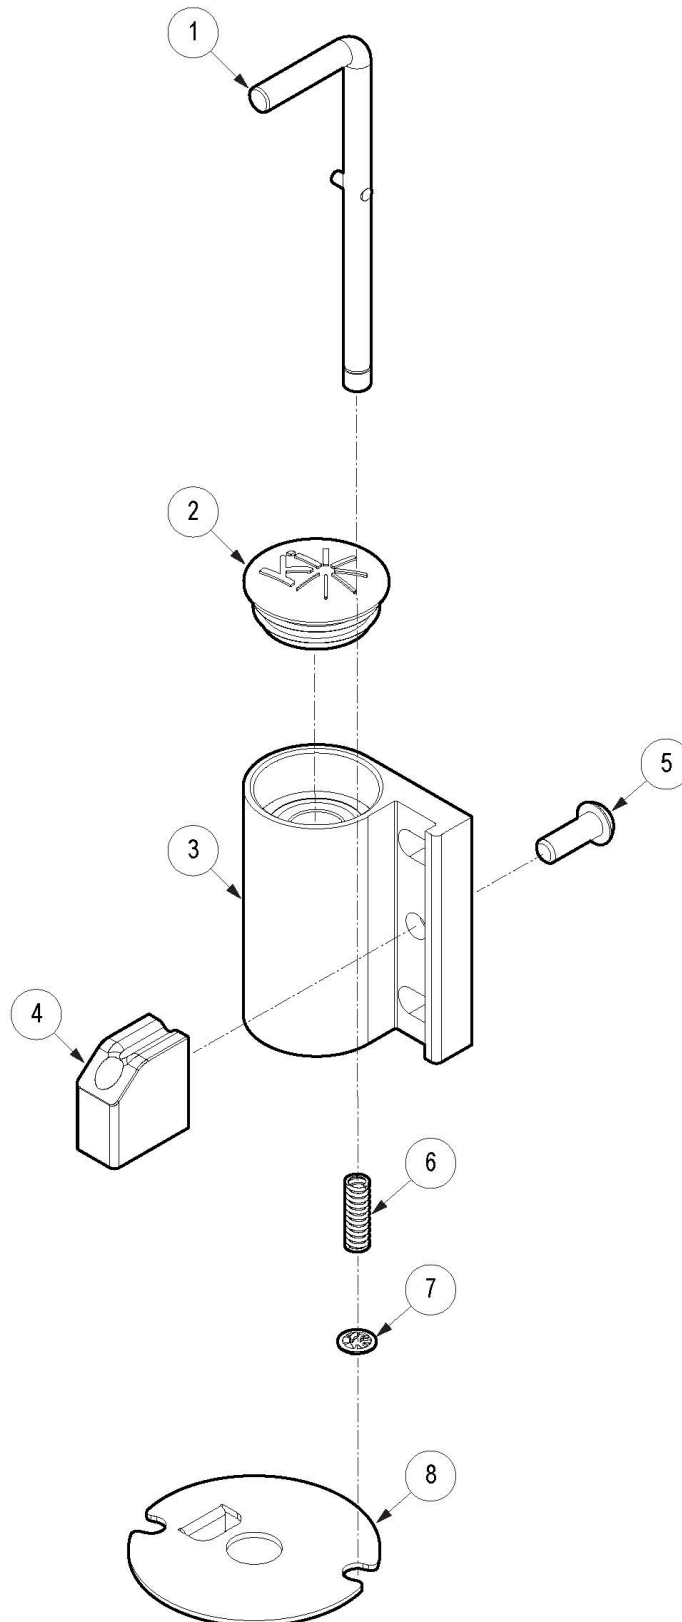

Catalyst Caster Pin Locks