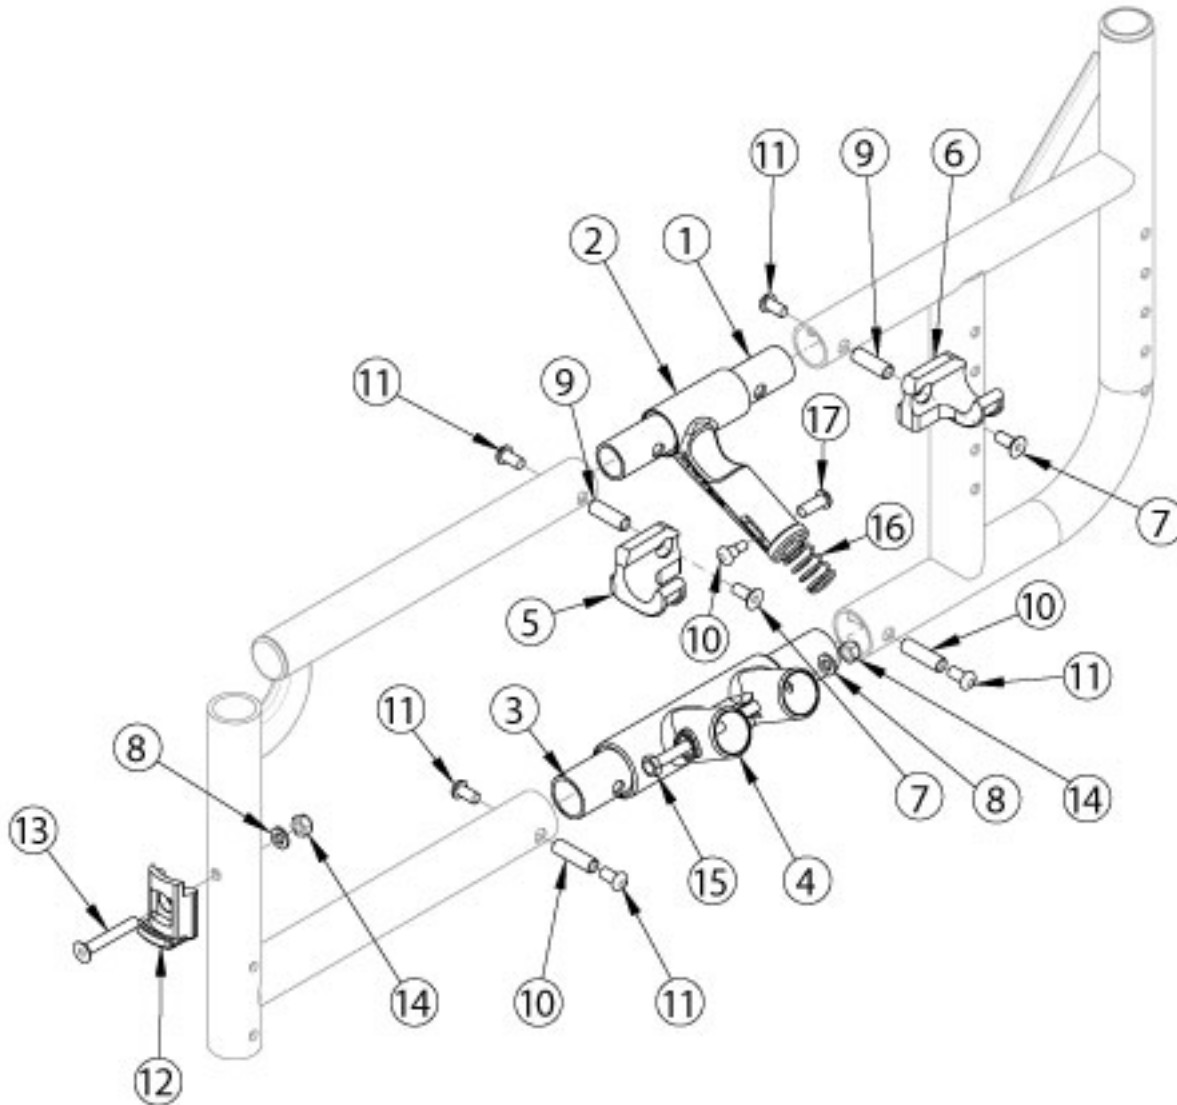

Catalyst 5 Side Frame Assembly - Open Seating (Seating System)

Upper Pivot Assemblies are based on seat width

Item Number	Part Number	Description	Quantity
2b, 16-18	500024	Upper Pivot Assembly 14" Width <i>This kit also contains the 14" slider link (not pictured)</i>	1
2a, 16-18	500025	Upper Pivot Assembly 15" Width <i>This kit also contains the 15" slider link (not pictured)</i>	1
2a, 16-18	500026	Upper Pivot Assembly 16" Width <i>This kit also contains the 16" slider link (not pictured)</i>	1
2a, 16-18	500027	Upper Pivot Assembly 17" Width	1

Item Number	Part Number	Description	Quantity
		<i>This kit also contains the 17" slider link (not pictured)</i>	
2a, 16-18	500028	Upper Pivot Assembly 18" Width <i>This kit also contains the 18" slider link (not pictured)</i>	1
2a, 16-18	500029	Upper Pivot Assembly 19" Width <i>This kit also contains the 19" slider link (not pictured)</i>	1
2a, 16-18	500030	Upper Pivot Assembly 20" Width <i>This kit also contains the 20" slider link (not pictured)</i>	1
2a, 16-18	501479	Upper Pivot Assembly 21/22" Width <i>This kit also contains the 21/22" slider link (not pictured)</i>	1
1	000011	Frame Connector Upper CAT	1
3	000009	Frame Connector Lower CAT	1
4a	000001	Lower Frame Pivot CAT <i>Used with round style cross braces effective prior to 6/15/16</i>	1
4b	002806	Lower Frame Pivot CAT <i>Used with oval style cross braces effective 6/15/16</i>	1
5	000960R	Seat Hook Open Frame Right Front Frame / Left Rear Frame, Catalyst	1
6	000960L	Seat Hook Open Frame Left Front Frame / Right Rear Frame, Catalyst	1
7	101594	M6 x 14 CLS10.9 DIN7991 FSHCS BLKZC w/Patch	2
8	100746	M6 Flat Washer Blk Zn	2
9	000065	M6 x 23.68 Threaded Barrel	2
10	000066	M6 x 27 Threaded Barrel	2
11	100667	M6 x 12 BTN SHCS BLKZC w/Patch	6
12	000336	Latch Block	1
13	101819	M6 x 40 FHCS Blk Zn	1
14	100658	M6 Nylock Nut Blk Zn	2
15	100704	M6 x 90 CLS8.8 DIN931 HHCS ZC	1