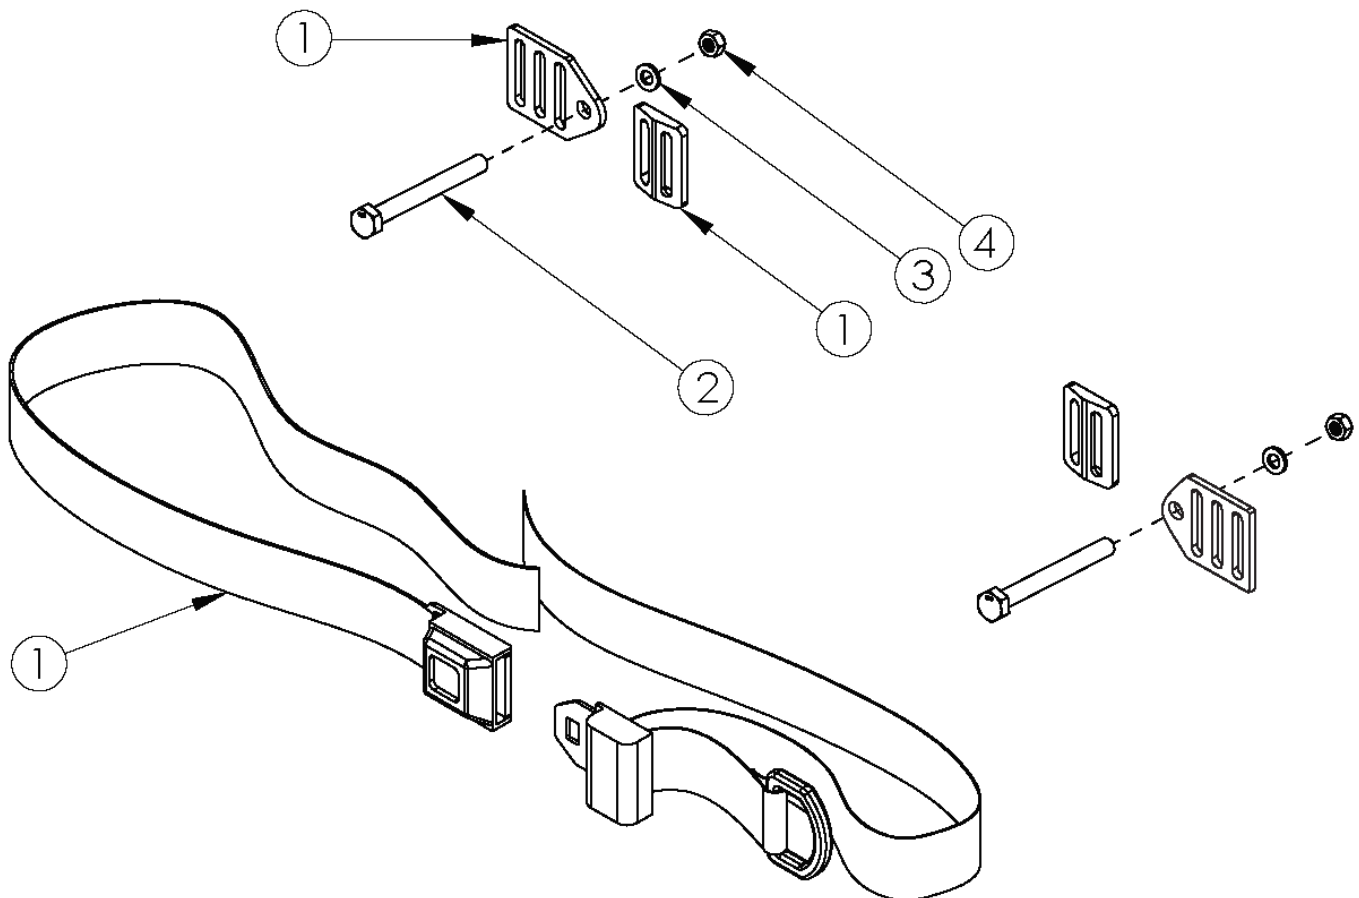

Clik Pelvic Positioning Belts - 1.5" Auto Buckle with Hardware

Item Number	Part Number	Description	Quantity
1a, 2, 3, 4	100595	Belt Pelvic Positioning 1.5" Auto Buckle 56" <i>Used with seat widths up to 18"</i>	1
1b, 2, 3, 4	111394	Belt Pelvic Positioning 1.5" Auto Buckle 60", Clik/Ethos <i>Used with seat widths 19" or greater</i>	1
1b	100847	Belt Pelvic Positioning 1.5" Auto Buckle 60"	1
2	100670	M6 x 45 BTN SHCS BLK ZC <i>Used on Clik and Ethos</i>	2
3	100746	M6 Flat Washer Blk Zn	2
4	100658	M6 Nylock Nut Blk Zn	2