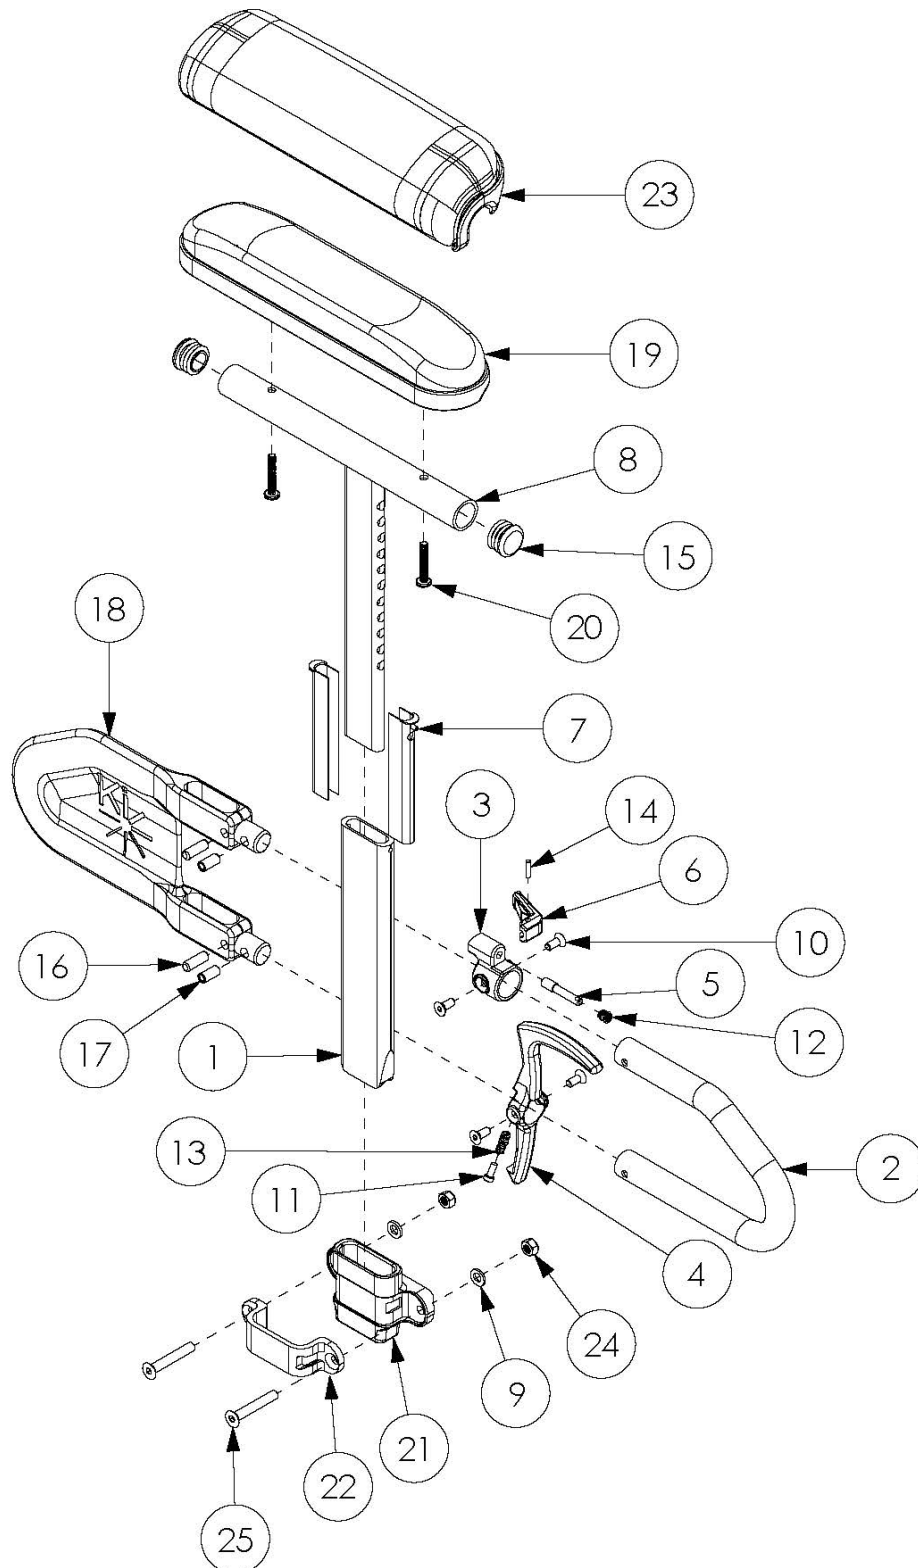

Liberty Height Adjustable T-Arm

If retrofitting, Receivers are needed.

Item Number	Part Number	Description	Quantity
1-7, 8a, 9-18, 19b, 20a, 21, 22, 24, 25	506188	Height Adjustable T-Arm Assembly with Short Side Shield, Standard Pad Desk and Receiver, PAIR, Liberty	1
1-7, 8a, 9-18, 19b, 20a, 21, 22, 24, 25	506187	Height Adjustable T-Arm Assembly with Short Side Shield, Standard Pad Desk and Receiver, Liberty	1
1-7, 8b, 9-18, 19a, 20a, 21, 22, 24, 25	506190	Height Adjustable T-Arm Assembly with Short Side Shield, Standard Pad Full and Receiver, PAIR, Liberty	1
1-7, 8b, 9-18, 19a, 20a, 21, 22, 24, 25	506189	Height Adjustable T-Arm Assembly with Short Side Shield, Standard Pad Full and Receiver, Liberty	1
1-7, 8a, 9-18, 20b, 21, 22, 23b, 24, 25	506338	Height Adjustable T-Arm Assembly with Short Side Shield, Waterfall Pad Desk and Receiver, PAIR, Liberty	1
1-7, 8a, 9-18, 20b, 21, 22, 23b, 24, 25	506337	Height Adjustable T-Arm Assembly with Short Side Shield, Waterfall Pad Desk and Receiver, Liberty	1
1-7, 8b, 9-18, 20b, 21, 22, 23a, 24, 25	506340	Height Adjustable T-Arm Assembly with Short Side Shield, Waterfall Pad Full and Receiver, PAIR, Liberty	1
1-7, 8b, 9-18, 20b, 21, 22, 23a, 24, 25	506339	Height Adjustable T-Arm Assembly with Short Side Shield, Waterfall Pad Full and Receiver, Liberty	1
1-7, 8a, 10-18, 19b, 20a	114157	Height Adjustable T-Arm Assembly with Short Side Shield, Standard Pad Desk, PAIR, Liberty	1
1-7, 8a, 10-18, 19b, 20a	114156	Height Adjustable T-Arm Assembly with Short Side Shield, Standard Pad Desk, Liberty	1
1-7, 8b, 10-18, 19a, 20a	114159	Height Adjustable T-Arm Assembly with Short Side Shield, Standard Pad Full, PAIR, Liberty	1
1-7, 8b, 10-18, 19a, 20a	114158	Height Adjustable T-Arm Assembly with Short Side Shield, Standard Pad Full, Liberty	1
1-7, 8a, 10-18, 20b, 23b	114161	Height Adjustable T-Arm Assembly with Short Side Shield, Waterfall Pad Desk, PAIR, Liberty	1
1-7, 8a, 10-18, 20b, 23b	114160	Height Adjustable T-Arm Assembly with Short Side Shield, Waterfall Pad Desk, Liberty	1
1-7, 8b, 10-18, 20b, 23a	114163	Height Adjustable T-Arm Assembly with Short Side Shield, Waterfall Pad Full, PAIR, Liberty	1
1-7, 8b, 10-18, 20b, 23a	114162	Height Adjustable T-Arm Assembly with Short Side Shield, Waterfall Pad Full, Liberty	1
3, 5, 6, 10, 12, 14	505490	Height Adjustable T-Arm Upper Latch Assembly	1
4, 10, 11, 13	505507	Height Adjustable T-Arm Release Lever Assembly	1
16, 17, 18	506082	Height Adjustable T-Arm Short Shield Assembly	1
1-7, 10-14, 16-18	004160	Height Adjustable T-Arm Lower Assembly Short <i>Does not include t-arm upper, arm pad or arm pad screws</i>	1
1-7, 8a, 10-18	003463	Height Adjustable T-Arm Short Desk <i>Does not include arm pad or arm pad screws</i>	1