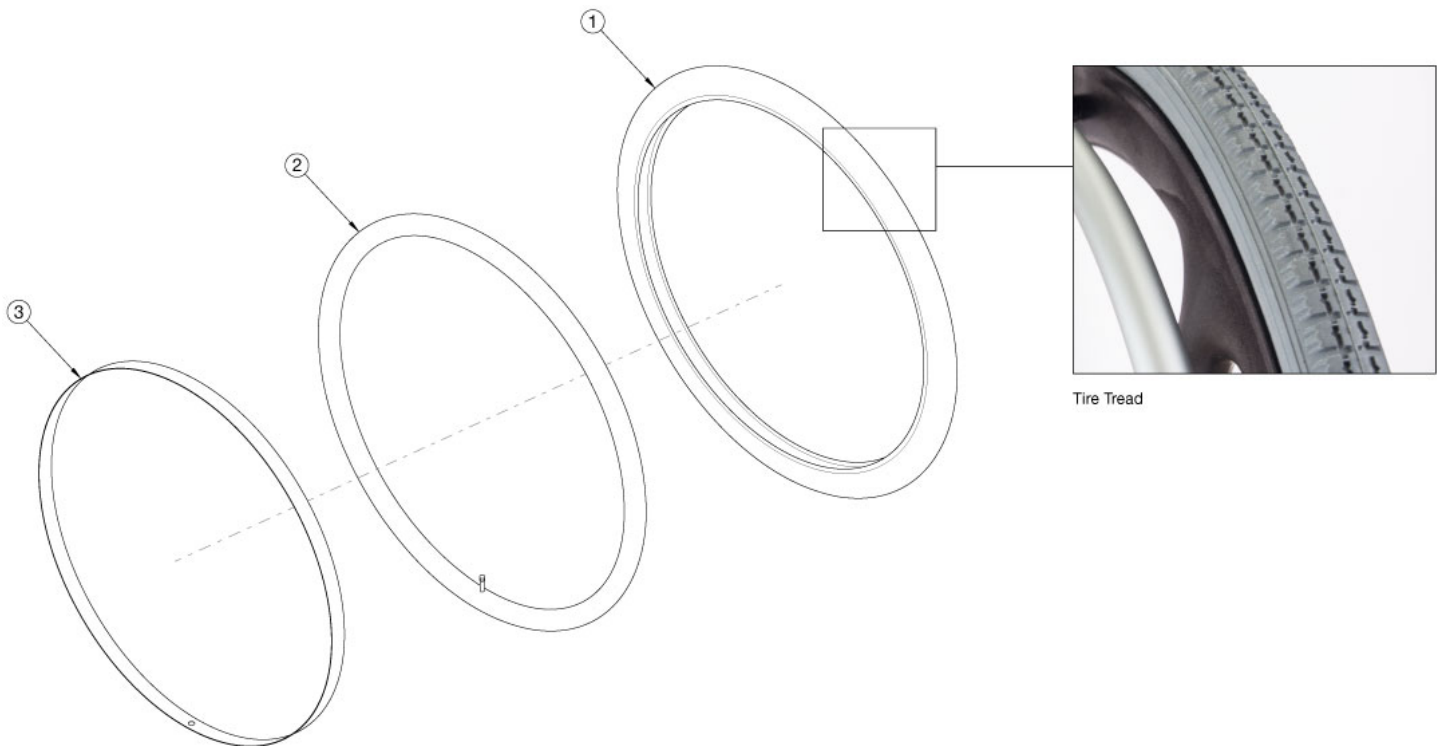

# Catalyst 4 Tires - Pneumatic

Item Number	Part Number	Description	Quantity	Retail
1a-3	110001	Tire 20" x 1 3/8" Pneumatic, Inner Tube and Rim Strip Kit	1	\$44.12
1b-3	110002	Tire 22" x 1 3/8" Pneumatic, Inner Tube and Rim Strip Kit	1	\$44.12
1c-3	110003	Tire 24" x 1 3/8" Pneumatic, Inner Tube and Rim Strip Kit	1	\$45.22
1a	100911	Tire 20" x 1 3/8" Pneumatic	1	\$26.47
1b	100634	Tire 22" x 1 3/8" Pneumatic	1	\$26.47
1c	111818	Tire 24" x 1 3/8" Pneumatic (K103) <i>Replacement for part number 100635</i>	1	\$26.27