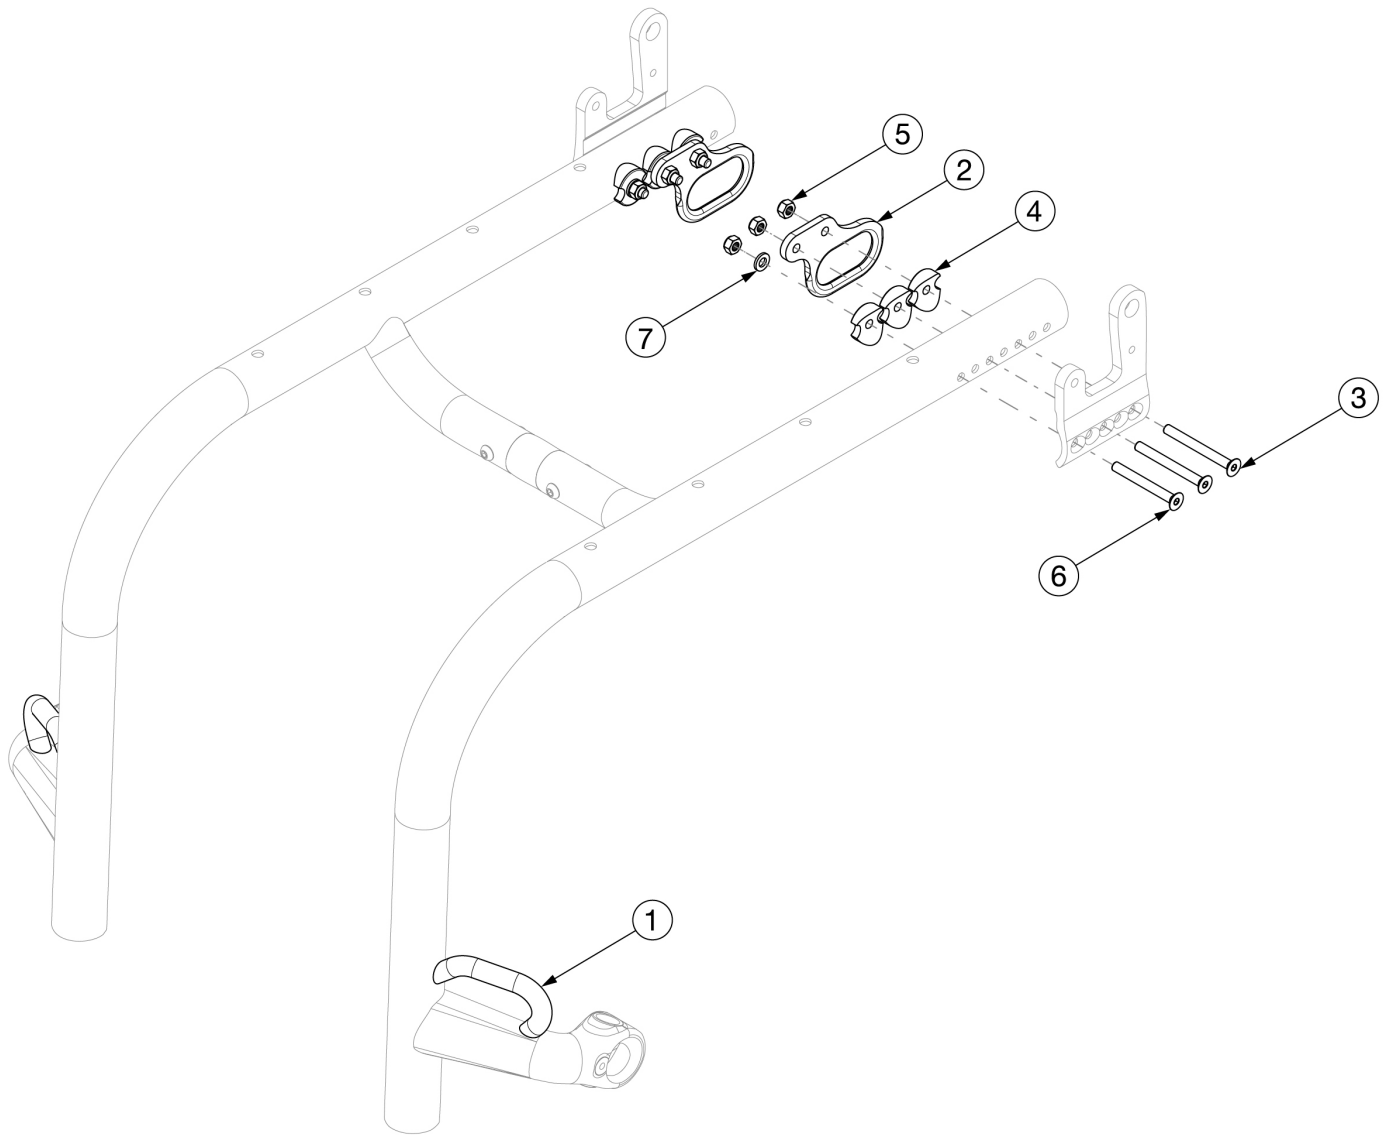

# Rogue XP Transit

*Rogue XP Transit System cannot be retrofitted. If needing to add transit, please contact Customer Service. Used on chairs invoiced starting on 3/12/25*

Item Number	Part Number	Description	Quantity
2-7	124937	Rear Transit Brackets with Hardware	1
2	001782	Rear Transit Bracket	2
3	103068	M6 x 60mm FHCS Blk Zn	4
4	000248	Saddle 1.375"	6
5	100658	M6 Nylock Nut Blk Zn	6

<b>Item Number</b>	<b>Part Number</b>	<b>Description</b>	<b>Quantity</b>
6	101130	M6 x 55 FSHCS P/THD BLKZC	2
7	100746	M6 Flat Washer Blk Zn	2