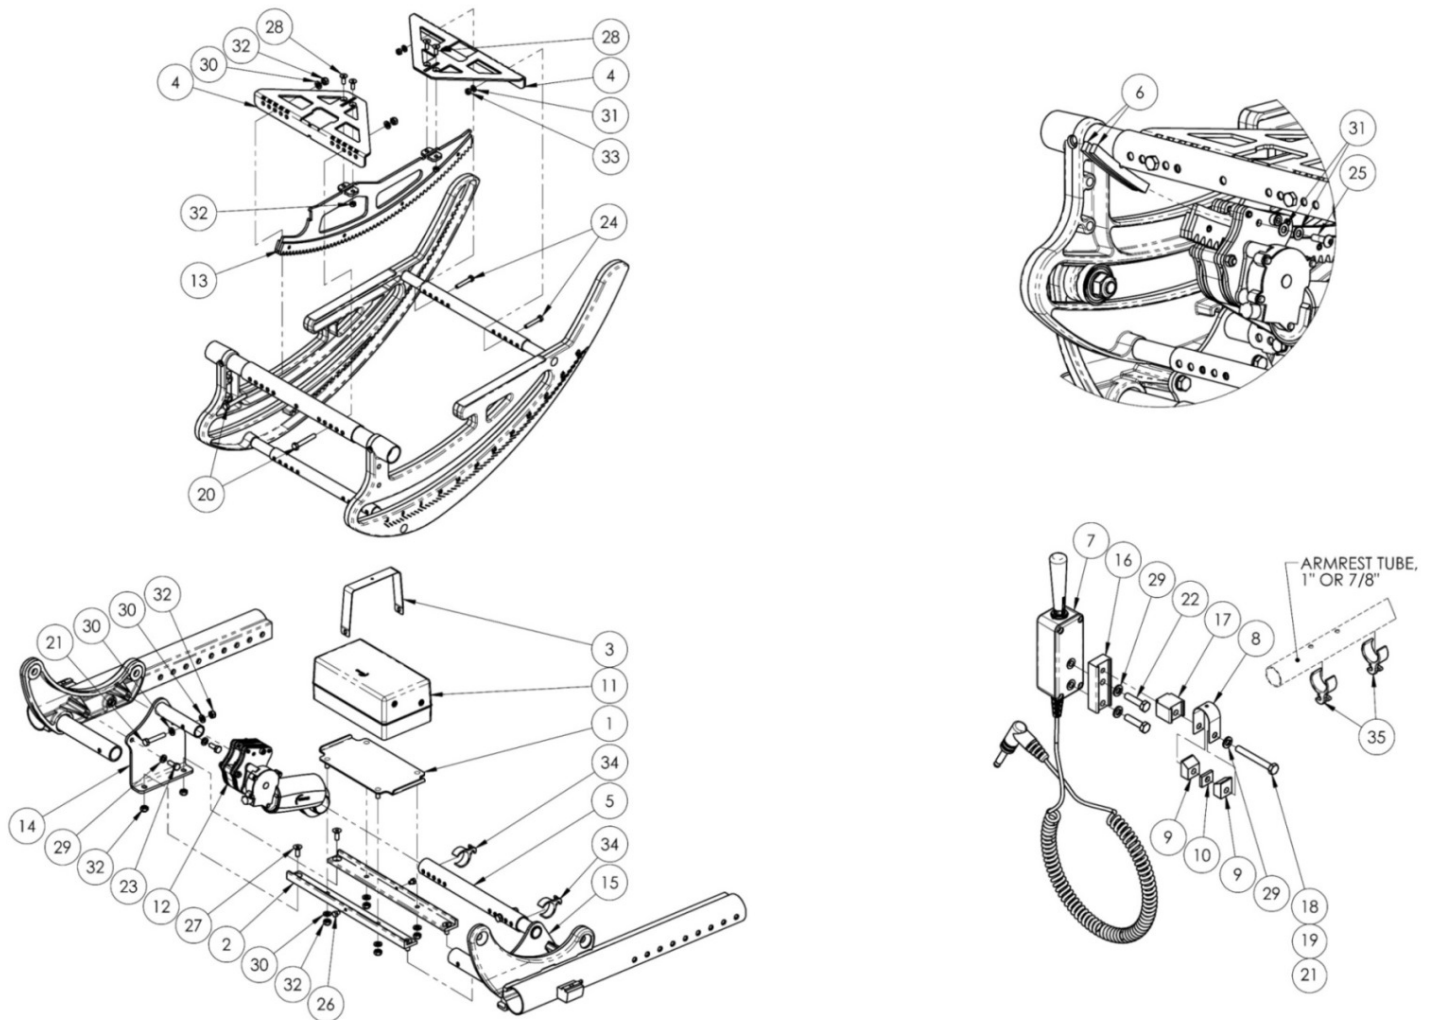

(Discontinued 1) Focus CR Power Tilt

This Focus CR Power Tilt is discontinued and was used on serial numbers prior to FCHD002253 and FCR0020156.

Item Number	Part Number	Description	Quantity
1, 2a, 3, 26, 27, 30, 32	503399	Battery Tray Kit, Power Tilt, 14W, Focus	1
1, 2b, 3, 26, 27, 30, 32	503400	Battery Tray Kit, Power Tilt, 15W, Focus	1
1, 2c, 3, 26, 27, 30, 32	503401	Battery Tray Kit, Power Tilt, 16W, Focus	1
1, 2d, 3, 26, 27, 30, 32	503402	Battery Tray Kit, Power Tilt, 17W, Focus	1
1, 2e, 3, 26, 27, 30, 32	503403	Battery Tray Kit, Power Tilt, 18W, Focus	1
1, 2f, 3, 26, 27, 30, 32	503404	Battery Tray Kit, Power Tilt, 19W, Focus	1
1, 2g, 3, 26, 27, 30, 32	503405	Battery Tray Kit, Power Tilt, 20W, Focus	1
1, 2h, 3, 26, 27, 30, 32	503406	Battery Tray Kit, Power Tilt, 21W, Focus	1