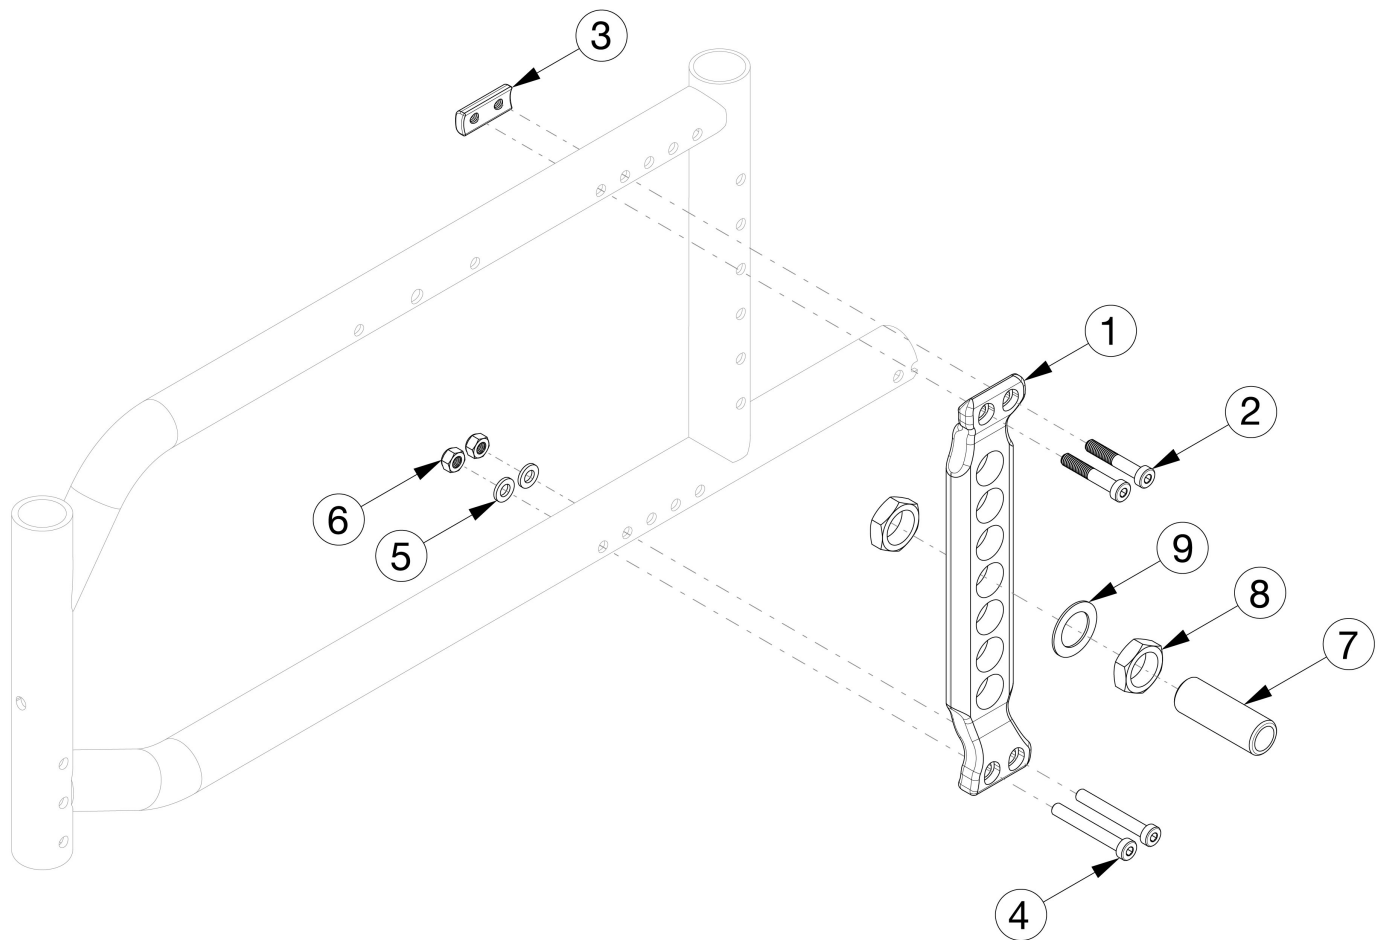

# Catalyst E Vertical Axle Plate

Item Number	Part Number	Description	Quantity
1-6	506127	Vertical Axle Plate Assembly, Black, 0° Camber <i>This kit is only for one side</i>	1
1, 7a-9	506132	Vertical Axle Plate, Black, with Receiver Assembly 1/2" <i>This kit is only for one side. Used with Quad Quick Release Axles.</i>	1
1, 7b-9	117102	Vertical Axle Plate, Black, with Receiver Assembly 2.5" <i>This kit is only for one side. Used with Quick Release and Fixed Axles.</i>	1
7a-9	114172	Axle Receiver Assembly, Catalyst 5Vx <i>This kit is only for one side. Used with Quad Quick Release Axles.</i>	1
7b-9	117101	Axle Receiver Assembly, Catalyst 5Vx & E <i>This kit is only for one side. Used with Quick Release and Fixed Axles.</i>	1
1	003519INST	VX Axle Plate Black with Instruction	1

Item Number	Part Number	Description	Quantity
2	103370	M6 x 35 Low SHCS BLK ZC w/Patch	2
3	003520	Threaded Axle Nut Plate	1
4	101123	M6 x 45 Low SHCS BLK ZC	2
5	100746	M6 Flat Washer Blk Zn	2
6	100658	M6 Nylock Nut Blk Zn	2
7a	100756	Axle Receiver 1/2" Diameter <i>Used with Quad Quick Release Axles</i>	1
7b	114480	Axle Receiver, 2.5" Length <i>Used with Quick Release and Fixed Axles</i>	1
8	100514	Axle Receiver Nut M18 x D12 x 8mm	2
9	100583	Axle Plate Washer 18mm	1