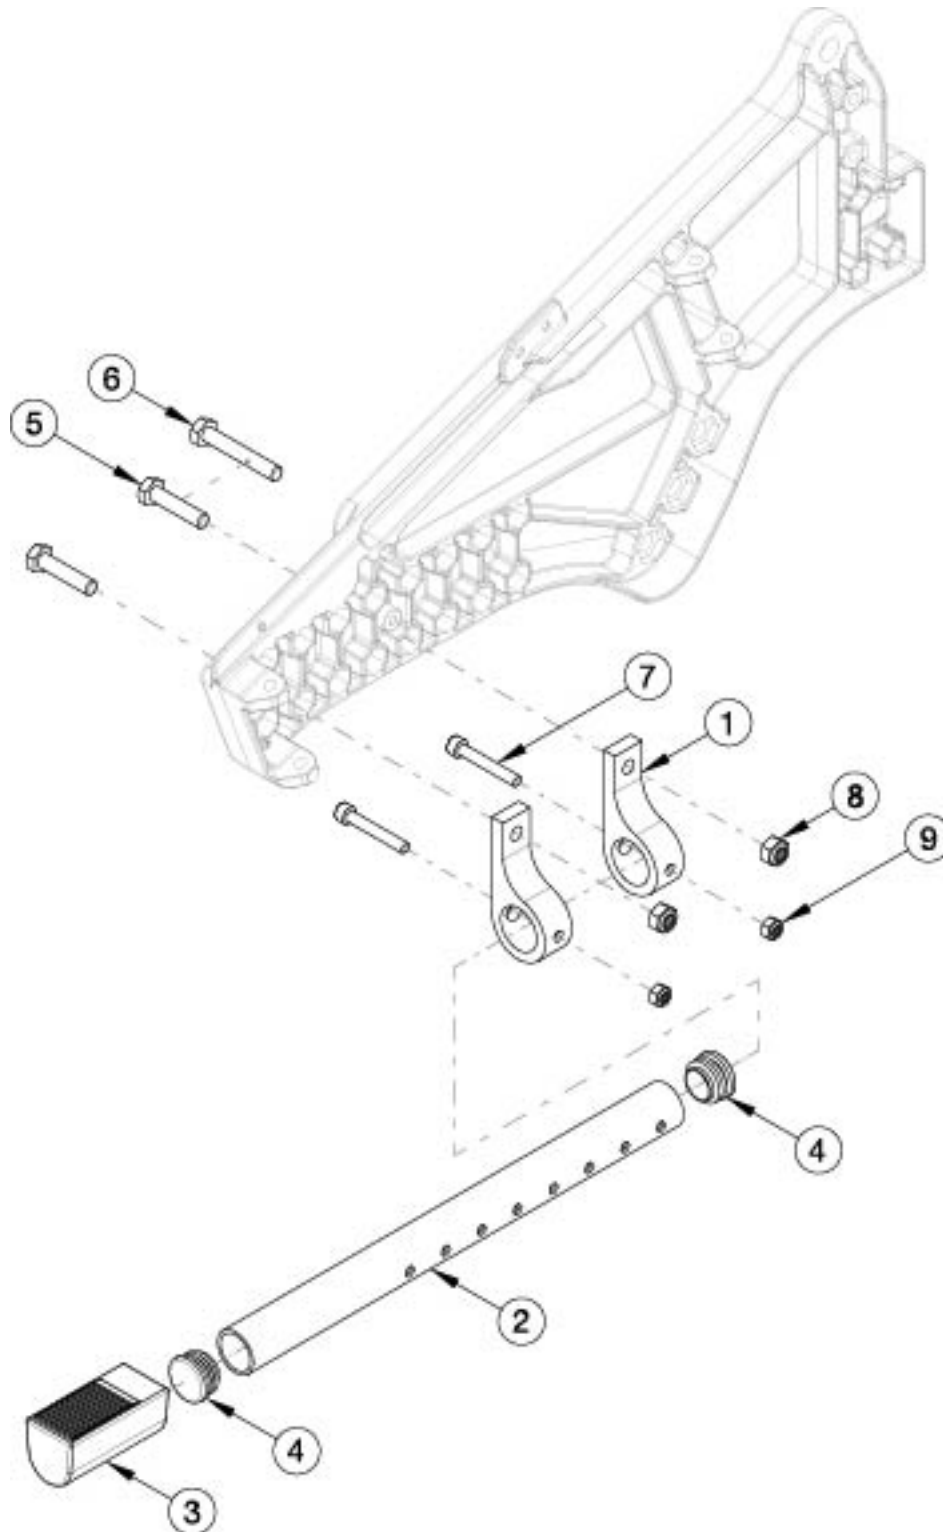

Liberty Tipping Lever

Item Number	Part Number	Description	Quantity
1 - 7	120818	Tipping Lever Assembly Liberty	1
3, 5 - 7	120819	Tipping Lever Mounting Hardware Liberty	1

Item Number	Part Number	Description	Quantity
1	119596	Mount Bracket, P, Tipping Lever	2
4	100804	Tube End Plug 1"	2
5	103385	M8 x 35 HHCS Blk Zn	2
6	112533	HHCS, M8x1.25x50, CLS10.9, BLZ, ISO7380	1
7	101847	M6 x 40 SHCS Blk Zn	2
8	100659	M8 Nylock Nut Blk Zn	2
9	100658	M6 Nylock Nut Blk Zn	2