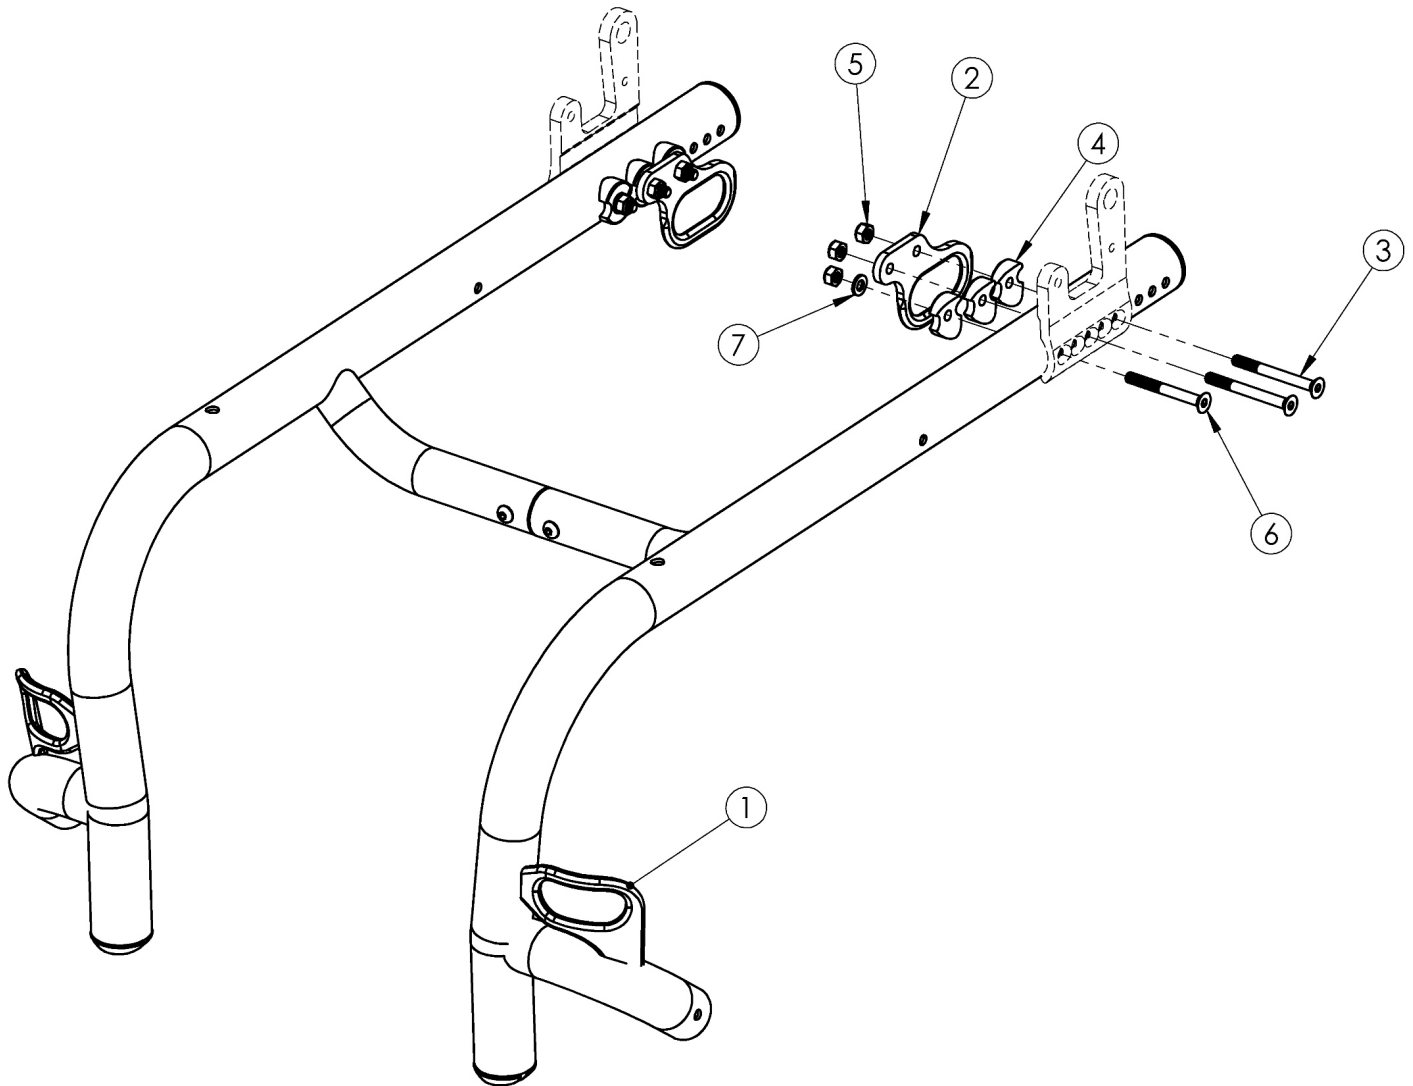

Rogue XP Transit

Rogue XP Transit System cannot be retrofitted. If needing to add transit, please see the Rogue XP Rigid Frame page or call Customer Service.

Item Number	Part Number	Description	Quantity	Retail
3	103068	M6 x 60mm FHCS Blk Zn	4	\$2.10
4	000248	Saddle 1.375"	6	\$1.58
5	100658	M6 Nylock Nut Blk Zn	6	\$1.05
6	101130	M6 x 55 FSHCS P/THD BLKZC	2	\$2.10
7	100746	M6 Flat Washer Blk Zn	2	\$1.58