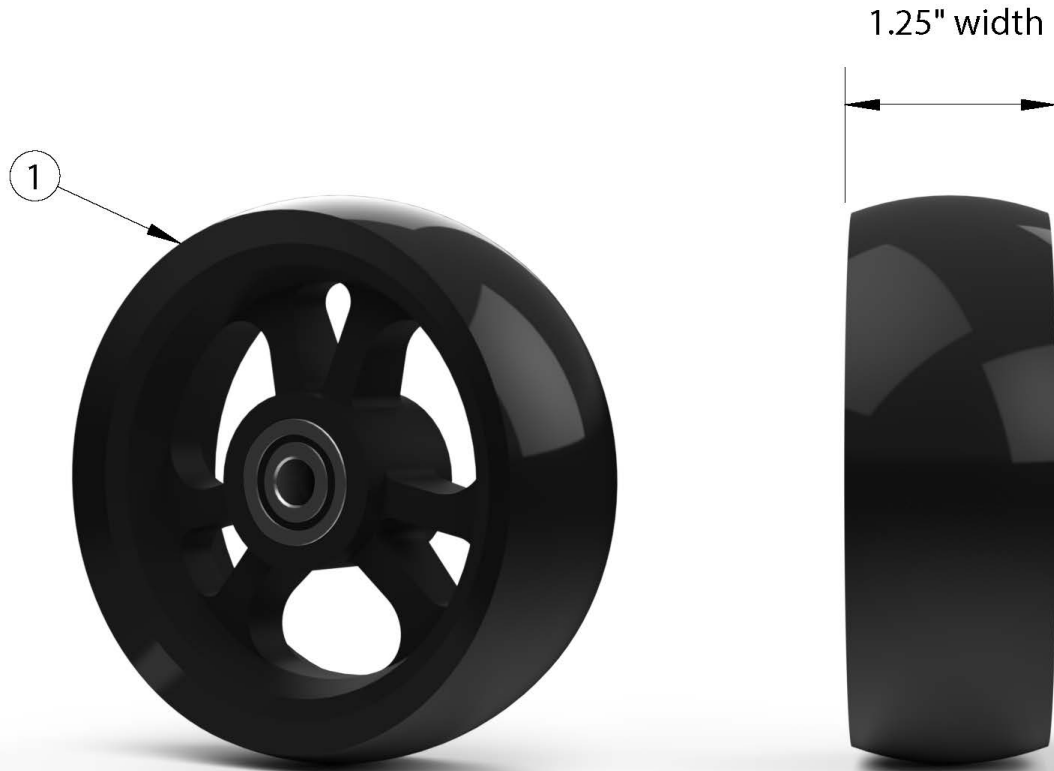

# Focus Casters - 1" Poly

Item Number	Part Number	Description	Quantity	Retail
1a	100807	Caster 5 x 1" Poly (1.25") <i>Replaced part number 100518</i>	1	\$58.83
1b	100786	Caster 6 x 1" Poly (1.25") <i>Replaced part number 100521</i>	1	\$58.83
1c	111862	Caster 7 x 1" Poly (1.25") <i>Replaced part number 100556</i>	1	\$58.83
1d	111863	Caster 8 x 1" Poly (1.25") <i>Replaced part number 100525</i>	1	\$58.83