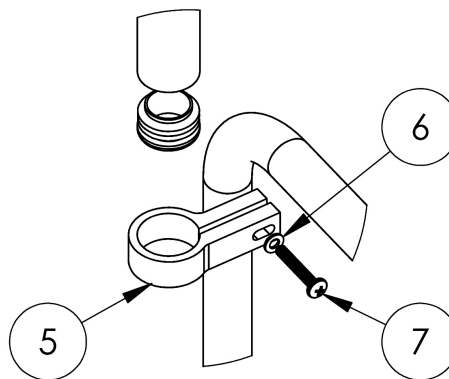

Catalyst IV Pole

DETAIL A

DETAIL B

DETAIL C

If retro fitting a Cat4, straight back canes will be needed.

Item Number	Part Number	Description	Quantity
1-3, 4a, 5-7, 8a, 8b, 9-16	502404	IV Pole Assembly 9-12" Back Height, Catalyst	1
1-3, 4b, 5-7, 8a, 8b, 9-17	502405	IV Pole Assembly 13-16" Back Height, Catalyst/Liberty	1
1-3, 4c, 5-7, 8a, 8b, 9-18	502406	IV Pole Assembly 17-20" Back Height, Catalyst/Liberty	1
1, 2, 3, 13, 14	502401	IV Pole Top Clamp Assembly	1
5, 6, 7	502402	IV Pole Middle Clamp Assembly, Catalyst	1
8a, 8b, 9, 10, 11	502403	IV Pole Bottom Clamp Assembly, Catalyst	1
1	102766	Spacer 3/8R. X 7/16 x .218 ID.	1
2	102767	Handle wM5 x 32L Threaded Stud	1
3	101843	M5 x 20 SHCS Blk Zn	1
4a	002670	IV Pole Outer Tube 20" Height	1
4b	002669	IV Pole Outer Tube 24" Height	1
4c	002581	IV Pole Outer Tube 28" Height	1
5	002707	IV Pole Clamp Single 1-1/8"	1
6	101856	Flat Washer, M5, Blk Zn	1
7	100696	M5 x 30mm PPH Capscrew	1
8a	100780	M6 x 25 SHCS ZC <i>Used on Catalyst 5 chairs</i>	1
8b	102627	M6 X 30 SHCS BLK ZC <i>Used on Catalyst 4 chairs</i>	1
9	002685	IV Pole Clamp 1-1/8" 1" Thru 1-1/4" w/ Cross Dowel Hole	1
10	002686	IV Pole Clamp 1-1/8" 1" Thru 1-1/4"	1
11	102768	M6 Barrel Nut	1
12	100532	Tube End Plug 1 1/8"	1
13	100657	M5 Nylock Nut Blk Zn	2
14	002395	Footrest Clamp Left LW	1
15	002585	IV Pole Upper	1
16	102769	Snap Button Plastic	1