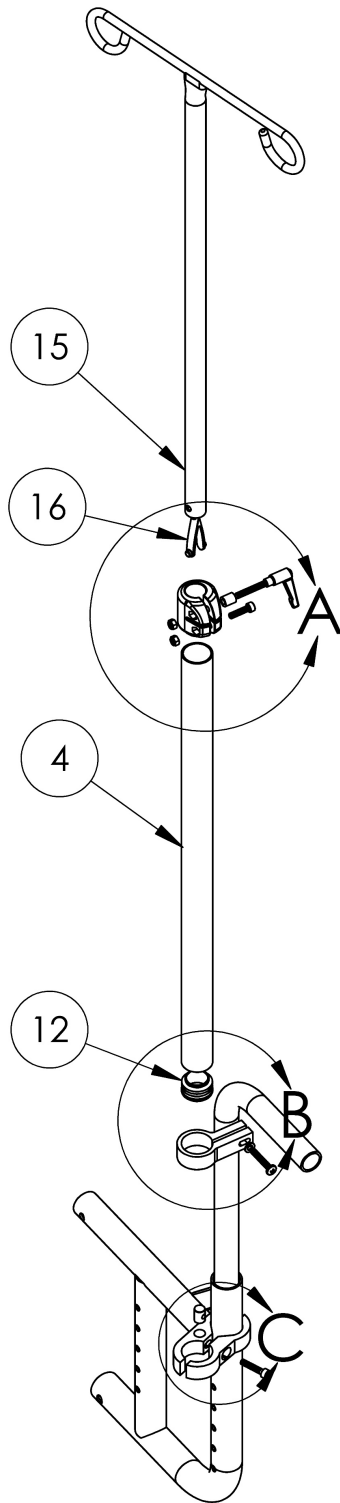

Catalyst IV Pole

DETAIL A

DETAIL B

DETAIL C

If retro fitting a Cat4, straight back canes will be needed.

Item Number	Part Number	Description	Quantity
1-3, 4a, 5-7, 8a, 8b, 9-16	502404	IV Pole Assembly 9-12" Back Height, Catalyst	1
1-3, 4b, 5-7, 8a, 8b, 9-17	502405	IV Pole Assembly 13-16" Back Height, Catalyst/Liberty	1
1-3, 4c, 5-7, 8a, 8b, 9-18	502406	IV Pole Assembly 17-20" Back Height, Catalyst/Liberty	1
1, 2, 3, 13, 14	502401	IV Pole Top Clamp Assembly	1
5, 6, 7	502402	IV Pole Middle Clamp Assembly, Catalyst	1
8a, 8b, 9, 10, 11	502403	IV Pole Bottom Clamp Assembly, Catalyst	1
1	102766	Spacer 3/8R. X 7/16 x .218 ID.	1
2	102767	Handle wM5 x 32L Threaded Stud	1
3	101843	M5 x 20 SHCS Blk Zn	1
4a	002670	IV Pole Outer Tube 20" Height	1
4b	002669	IV Pole Outer Tube 24" Height	1
4c	002581	IV Pole Outer Tube 28" Height	1
5	002707	IV Pole Clamp Single 1-1/8"	1
6	101856	Flat Washer, M5, Blk Zn	1
7	100696	M5 x 30mm PPH Capscrew	1
8a	100780	M6 x 25 SHCS ZC <i>Used on Catalyst 5 chairs</i>	1
8b	102627	M6 X 30 SHCS BLK ZC <i>Used on Catalyst 4 chairs</i>	1
9	002685	IV Pole Clamp 1-1/8" 1" Thru 1-1/4" w/ Cross Dowel Hole	1
10	002686	IV Pole Clamp 1-1/8" 1" Thru 1-1/4"	1
11	102768	M6 Barrel Nut	1
12	100532	Tube End Plug 1 1/8"	1
13	100657	M5 Nylock Nut Blk Zn	2
14	002395	Footrest Clamp Left LW	1
15	002585	IV Pole Upper	1
16	102769	Snap Button Plastic	1