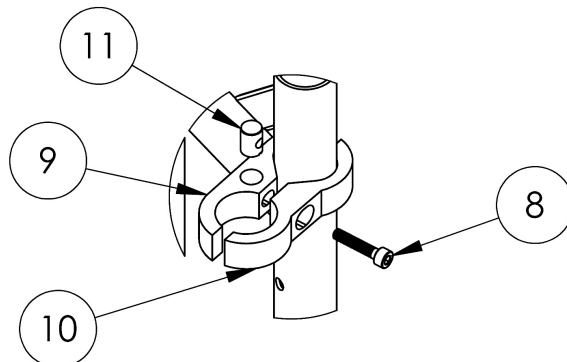

Catalyst IV Pole

DETAIL A

DETAIL B

DETAIL C

If retro fitting a Cat4, straight back canes will be needed.

Item Number	Part Number	Description	Quantity
1-3, 4a, 5-7, 8a, 8b, 9-16	502404	IV Pole Assembly 9-12" Back Height, Catalyst	1
1-3, 4b, 5-7, 8a, 8b, 9-17	502405	IV Pole Assembly 13-16" Back Height, Catalyst/Liberty	1
1-3, 4c, 5-7, 8a, 8b, 9-18	502406	IV Pole Assembly 17-20" Back Height, Catalyst/Liberty	1
1, 2, 3, 13, 14	502401	IV Pole Top Clamp Assembly	1
5, 6, 7	502402	IV Pole Middle Clamp Assembly, Catalyst	1
8a, 8b, 9, 10, 11	502403	IV Pole Bottom Clamp Assembly, Catalyst	1
1	102766	Spacer 3/8R. X 7/16 x .218 ID.	1
2	102767	Handle wM5 x 32L Threaded Stud	1
3	101843	M5 x 20 SHCS Blk Zn	1
4a	002670	IV Pole Outer Tube 20" Height	1
4b	002669	IV Pole Outer Tube 24" Height	1
4c	002581	IV Pole Outer Tube 28" Height	1
5	002707	IV Pole Clamp Single 1-1/8"	1
6	101856	Flat Washer, M5, Blk Zn	1
7	100696	M5 x 30mm PPH Capscrew	1
8a	100780	M6 x 25 SHCS ZC <i>Used on Catalyst 5 chairs</i>	1
8b	102627	M6 X 30 SHCS BLK ZC <i>Used on Catalyst 4 chairs</i>	1
9	002685	IV Pole Clamp 1-1/8" 1" Thru 1-1/4" w/ Cross Dowel Hole	1
10	002686	IV Pole Clamp 1-1/8" 1" Thru 1-1/4"	1
11	102768	M6 Barrel Nut	1
12	100532	Tube End Plug 1 1/8"	1
13	100657	M5 Nylock Nut Blk Zn	2
14	002395	Footrest Clamp Left LW	1
15	002585	IV Pole Upper	1
16	102769	Snap Button Plastic	1