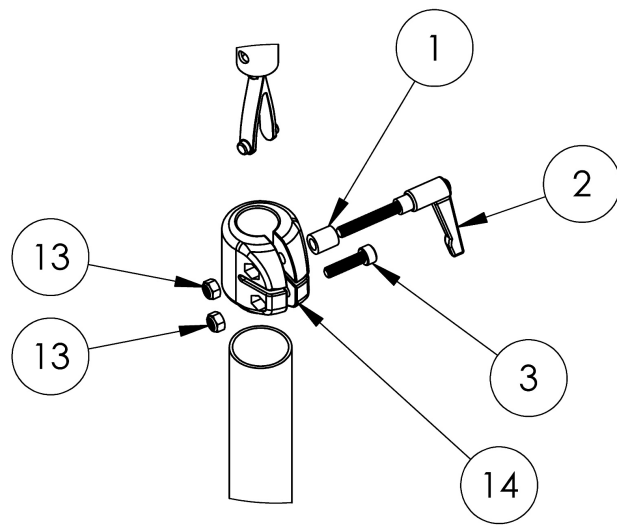

Catalyst IV Pole

DETAIL A

DETAIL B

DETAIL C

If retro fitting a Cat4, straight back canes will be needed.

Item Number	Part Number	Description	Quantity
1-3, 4a, 5-7, 8a, 8b, 9-16	502404	IV Pole Assembly 9-12" Back Height, Catalyst	1
1-3, 4b, 5-7, 8a, 8b, 9-17	502405	IV Pole Assembly 13-16" Back Height, Catalyst/Liberty	1
1-3, 4c, 5-7, 8a, 8b, 9-18	502406	IV Pole Assembly 17-20" Back Height, Catalyst/Liberty	1
1, 2, 3, 13, 14	502401	IV Pole Top Clamp Assembly	1
5, 6, 7	502402	IV Pole Middle Clamp Assembly, Catalyst	1
8a, 8b, 9, 10, 11	502403	IV Pole Bottom Clamp Assembly, Catalyst	1
1	102766	Spacer 3/8R. X 7/16 x .218 ID.	1
2	102767	Handle wM5 x 32L Threaded Stud	1
3	101843	M5 x 20 SHCS Blk Zn	1
4a	002670	IV Pole Outer Tube 20" Height	1
4b	002669	IV Pole Outer Tube 24" Height	1
4c	002581	IV Pole Outer Tube 28" Height	1
5	002707	IV Pole Clamp Single 1-1/8"	1
6	101856	Flat Washer, M5, Blk Zn	1
7	100696	M5 x 30mm PPH Capscrew	1
8a	100780	M6 x 25 SHCS ZC <i>Used on Catalyst 5 chairs</i>	1
8b	102627	M6 X 30 SHCS BLK ZC <i>Used on Catalyst 4 chairs</i>	1
9	002685	IV Pole Clamp 1-1/8" 1" Thru 1-1/4" w/ Cross Dowel Hole	1
10	002686	IV Pole Clamp 1-1/8" 1" Thru 1-1/4"	1
11	102768	M6 Barrel Nut	1
12	100532	Tube End Plug 1 1/8"	1
13	100657	M5 Nylock Nut Blk Zn	2
14	002395	Footrest Clamp Left LW	1
15	002585	IV Pole Upper	1
16	102769	Snap Button Plastic	1