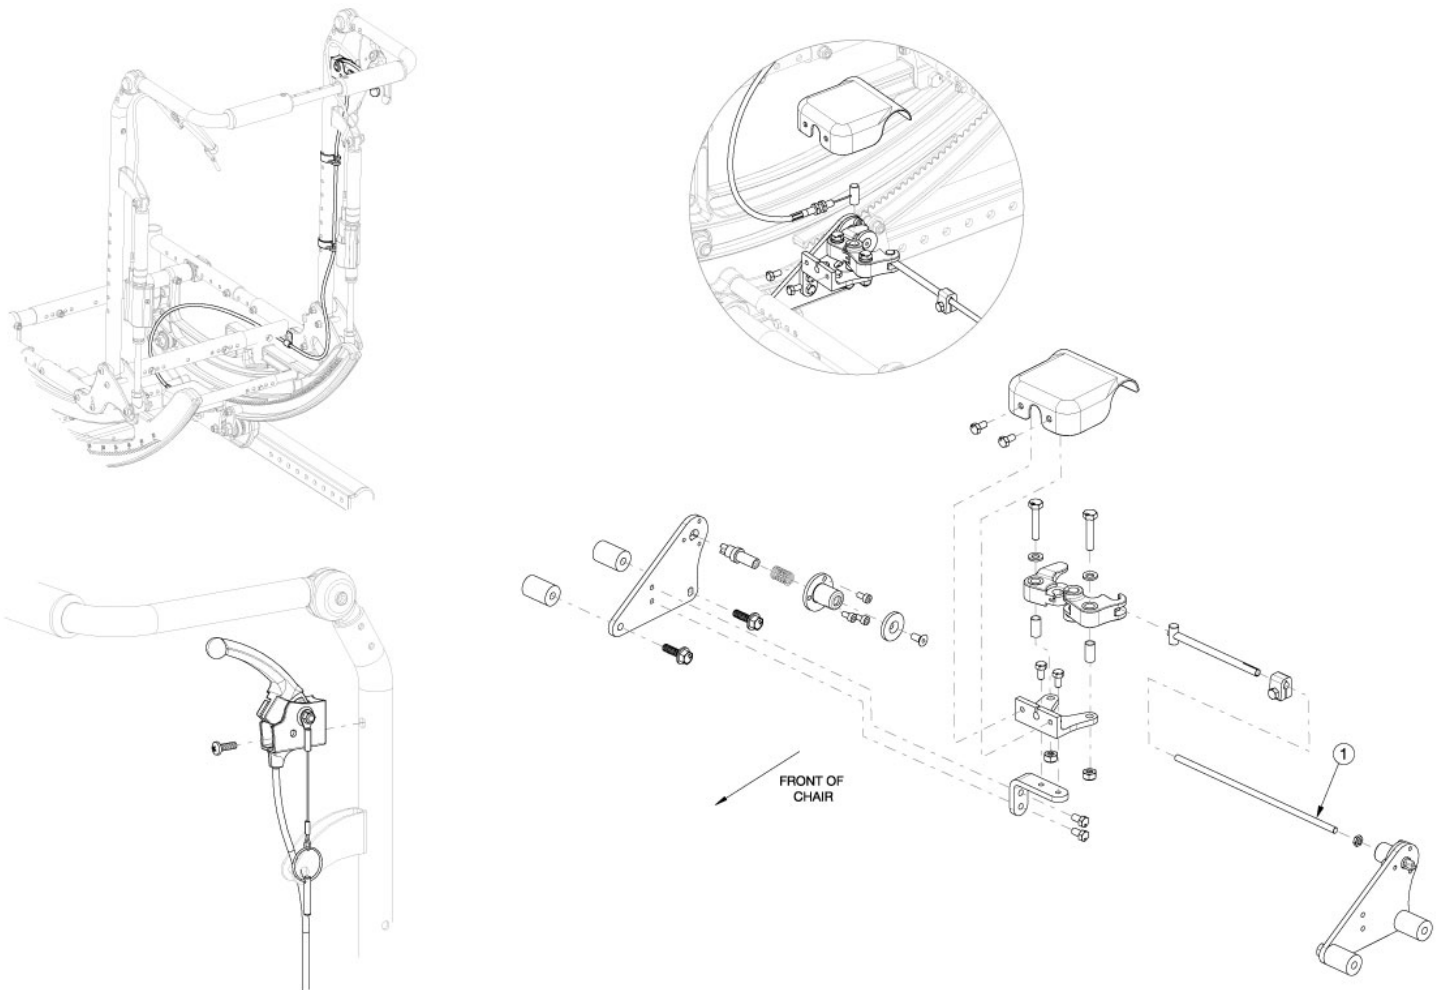

Focus CR Hand Tilt Mechanism Reclining Back - Growth

Item Number	Part Number	Description	Quantity
1a	004295	Rod, Slave, Small, 4.96" <i>Accommodates 14" - 18" Widths</i>	1
1b	004296	Rod, Slave, Medium, 6.96" <i>Accommodates 16" - 20" Widths</i>	1
1c	004297	Rod, Slave, Large, 8.96" <i>Accommodates 18" - 22" Widths</i>	1
1d	112564	Rod, Slave, X-Large, 10.96" <i>Accommodates 23" - 24" Widths</i>	1