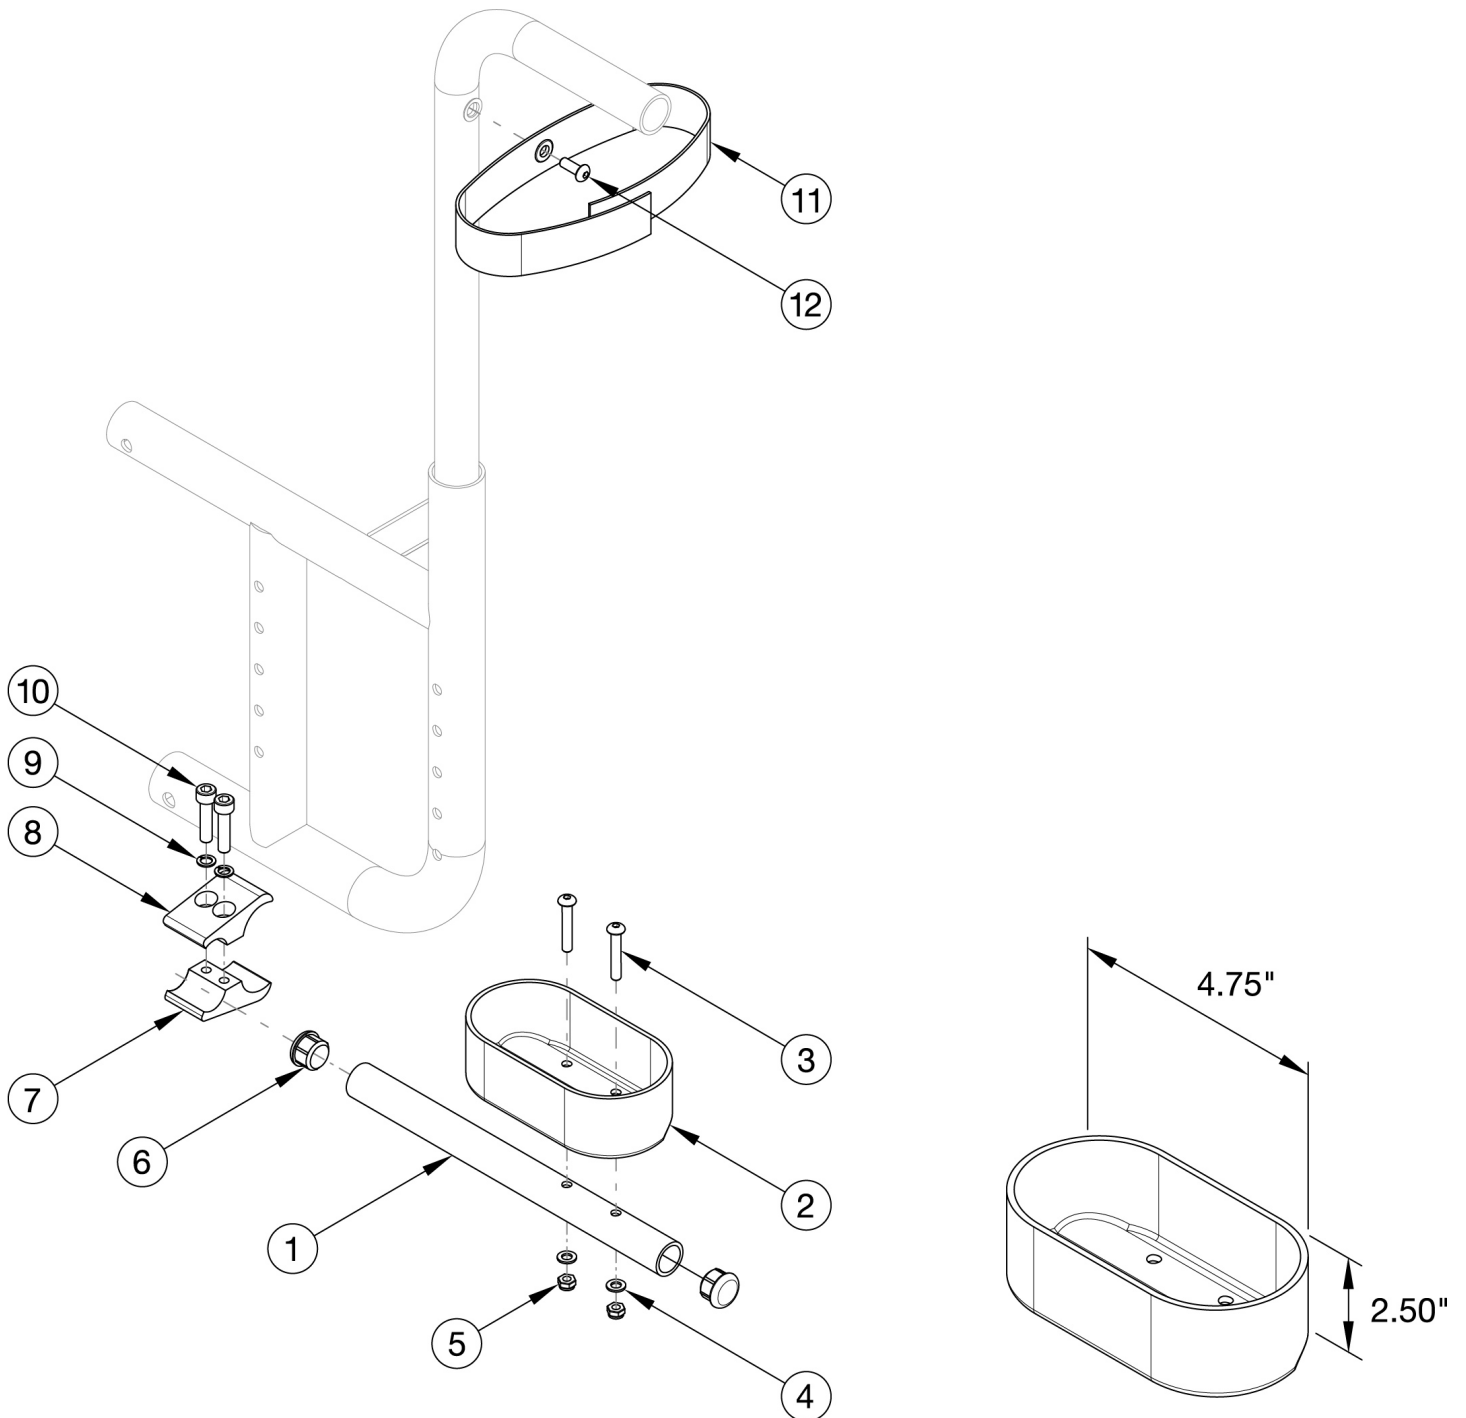

Catalyst Cane and Crutch Holder

Item Number	Part Number	Description	Quantity	Retail
1 - 12	500710	Crutch Holder Assembly, Catalyst	1	\$195.00
1, 6	000919	Crutch Holder Tube CAT	1	\$21.44
2	000917	Crutch Holder Cup	1	\$57.78

Item Number	Part Number	Description	Quantity	Retail
3	101560	M5 x 30 BTN SHCS ZC	2	\$2.10
4	101856	Flat Washer, M5, Blk Zn	2	\$0.53
5	100657	M5 Nylock Nut Blk Zn	2	\$0.53
6	100638	Tube End Plug 3/4"	2	\$2.10
7	000379	Clamp Bottom 1.125" TSU TI	1	\$18.91
8	000378	Clamp Top 1.125" TSU TI	1	\$18.91
9	101835	M6 Lock Washer Blk Zn	2	\$0.53
10	100780	M6 x 25 SHCS ZC	2	\$2.10
11	101107	Crutch Holder Velcro Strap	1	\$21.01
12	100734	M5 x 16 PHMS ZC	1	\$1.58