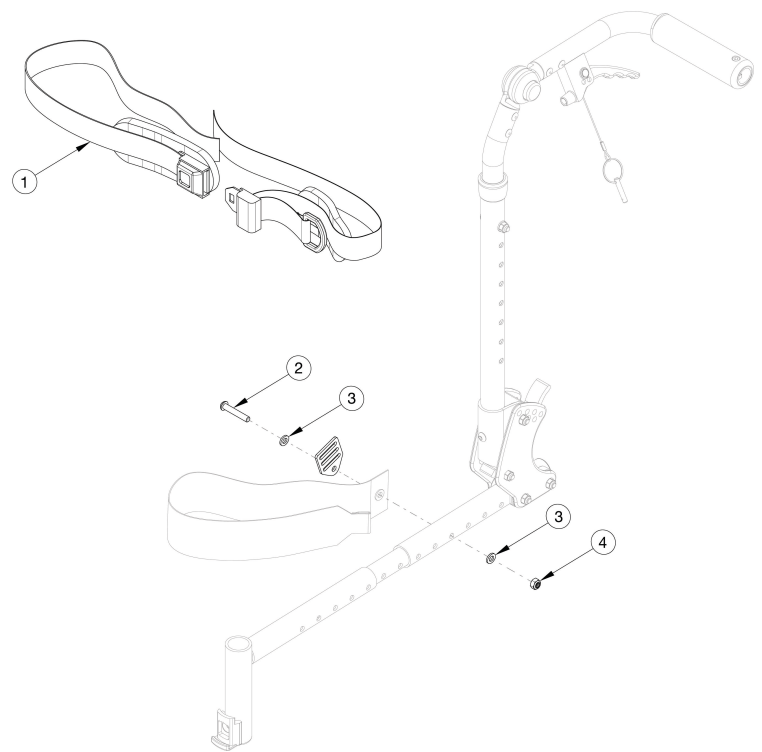

# Arc Pelvic Positioning Belt - 1" Padded Auto Buckle and Hardware

---

Item Number	Part Number	Description	Quantity
1	100613	Belt Pelvic Positioning 1" Auto Buckle Padded 53"	1
2 - 4	102919	Seat Belt Mounting Hardware Flip / Liberty / Arc (PAIR)	1