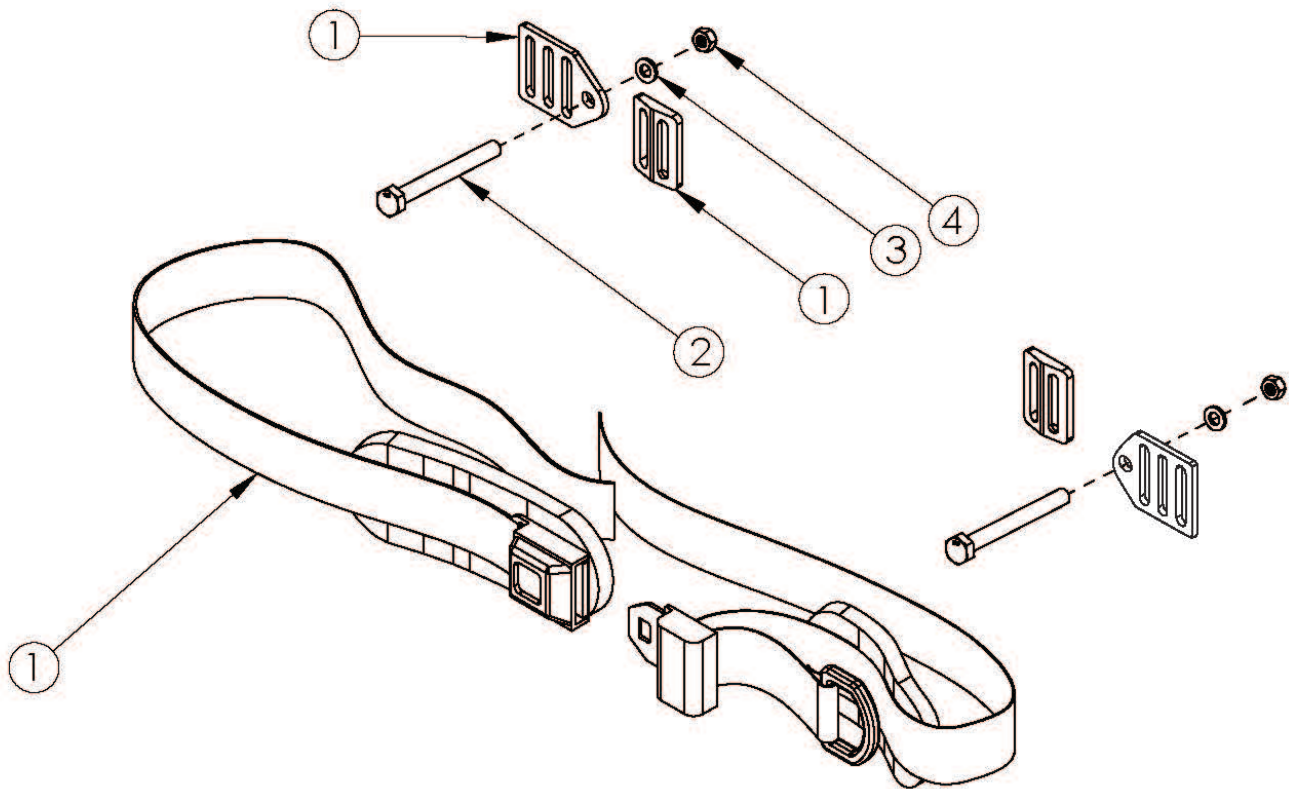

# Rogue Pelvic Positioning Belts - 1" Padded Auto Buckle and Hardware

Item Number	Part Number	Description	Quantity
1, 2, 3, 4	111217	Belt Pelvic Positioning 1" Auto Buckle Padded 53", RG ALX/Rogue/LW XP	1
1	100613	Belt Pelvic Positioning 1" Auto Buckle Padded 53"	1
2	101781	M6 x 50mm Partial Thread BHCS Blk ZC	2
3	100746	M6 Flat Washer Blk Zn	2
4	100658	M6 Nylock Nut Blk Zn	2