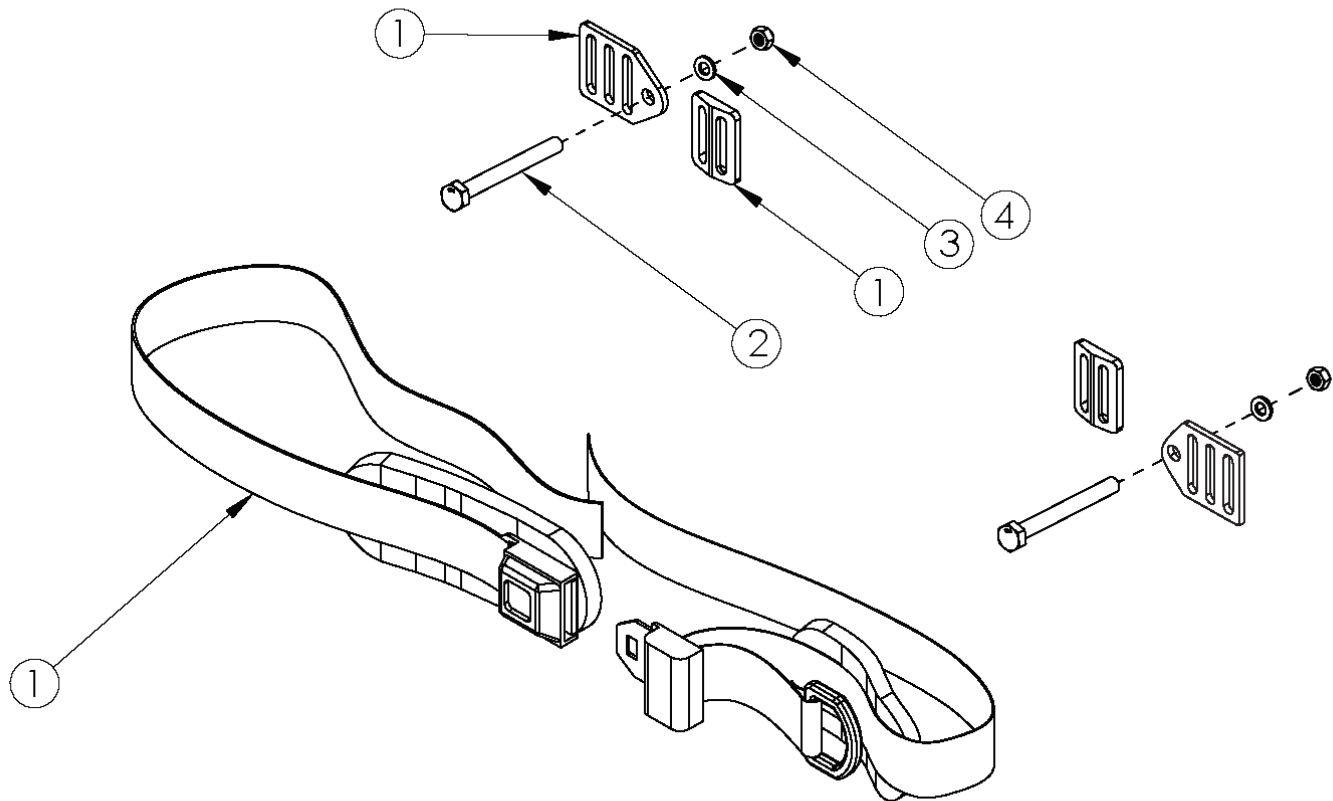

Rogue2 Pelvic Positioning Belt - 1.5" Padded Auto Buckle

Item Number	Part Number	Description	Quantity
1, 2, 3, 4	111398	Belt Pelvic Positioning 1.5" Auto Buckle Padded 56", RG ALX/Rogue/LW XP	1
1	100958	Belt Pelvic Positioning 1.5" Auto Buckle Padded 56"	1
2	101781	M6 x 50mm Partial Thread BHCS Blk ZC	2
3	100746	M6 Flat Washer Blk Zn	2
4	100658	M6 Nylock Nut Blk Zn	2