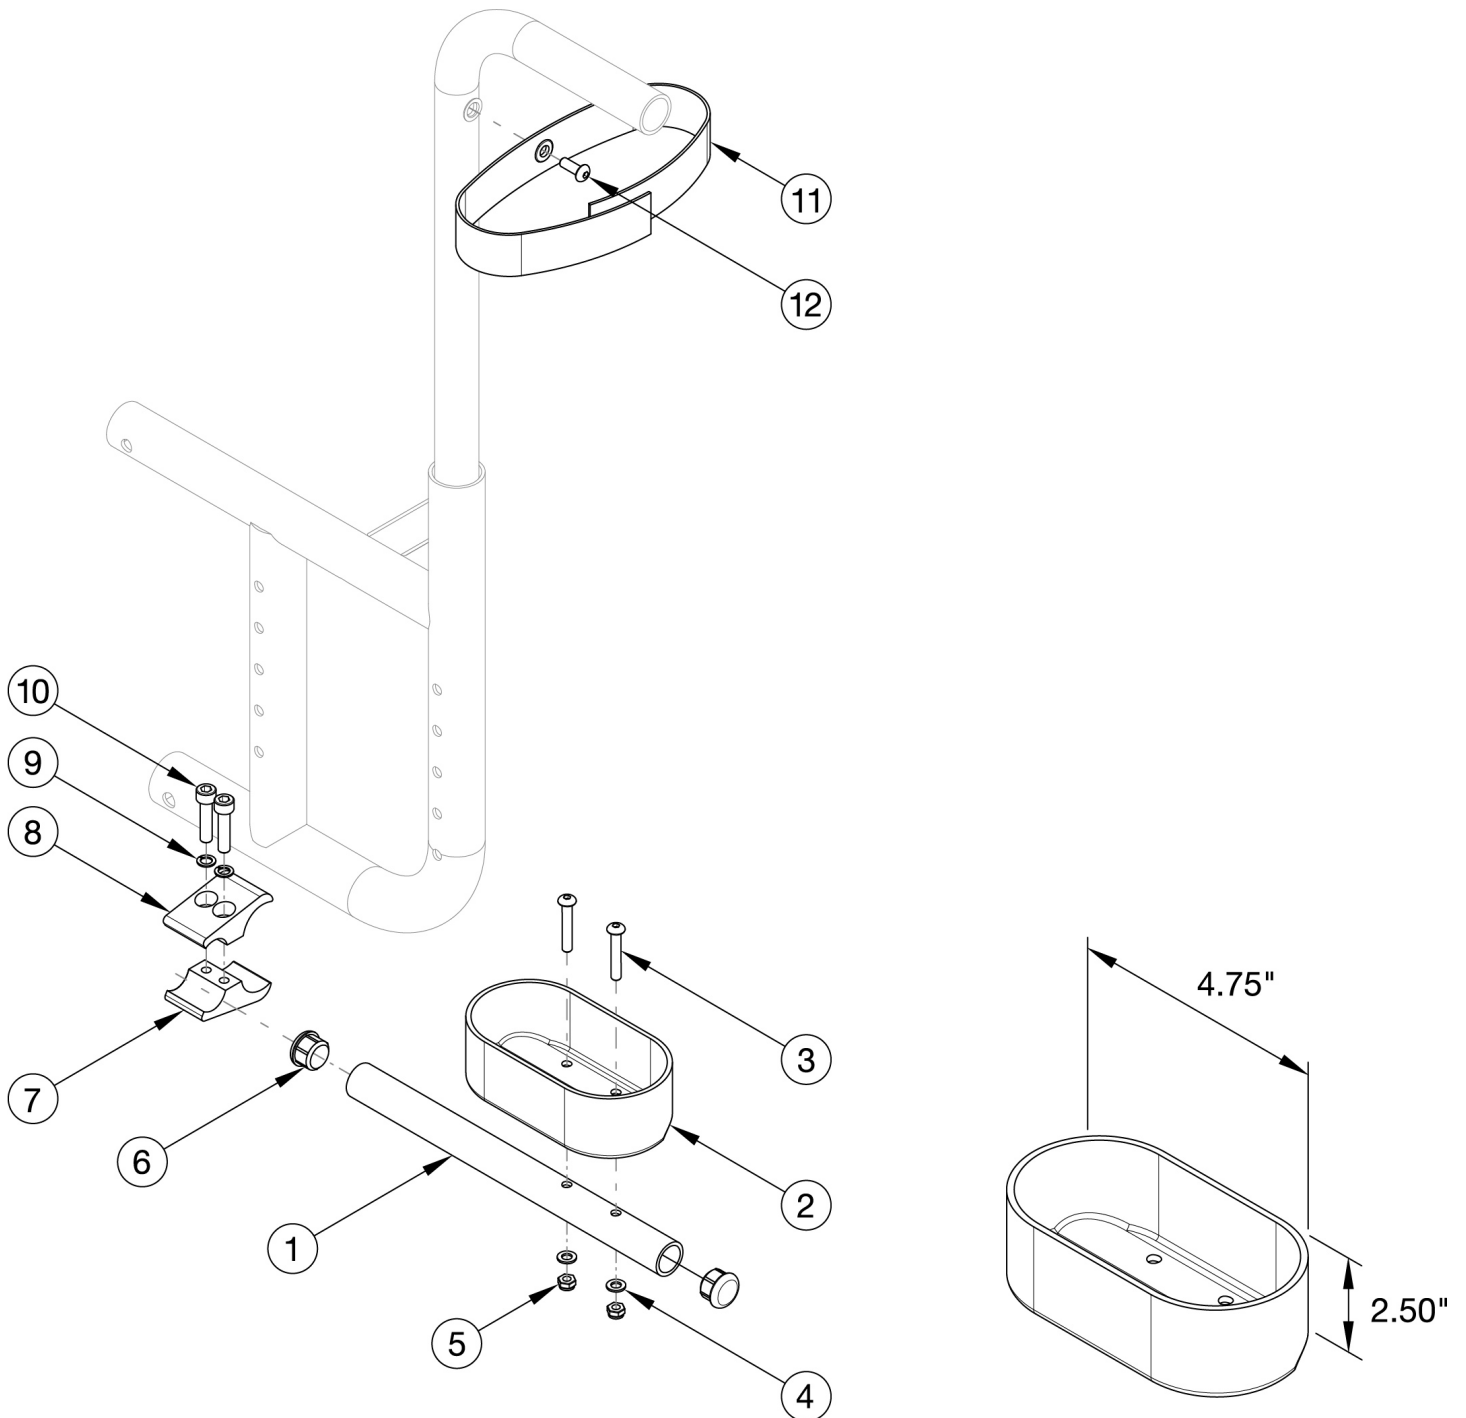

# Catalyst Cane and Crutch Holder

Item Number	Part Number	Description	Quantity
1 - 12	500710	Crutch Holder Assembly, Catalyst	1
1, 6	000919	Crutch Holder Tube CAT	1
2	000917	Crutch Holder Cup	1

Item Number	Part Number	Description	Quantity
3	101560	M5 x 30 BTN SHCS ZC	2
4	101856	Flat Washer, M5, Blk Zn	2
5	100657	M5 Nylock Nut Blk Zn	2
6	100638	Tube End Plug 3/4"	2
7	000379	Clamp Bottom 1.125"	1
8	000378	Clamp Top 1.125"	1
9	101835	M6 Lock Washer Blk Zn	2
10	100780	M6 x 25 SHCS ZC	2
11	101107	Crutch Holder Velcro Strap	1
12	100734	M5 x 16 PHMS ZC	1