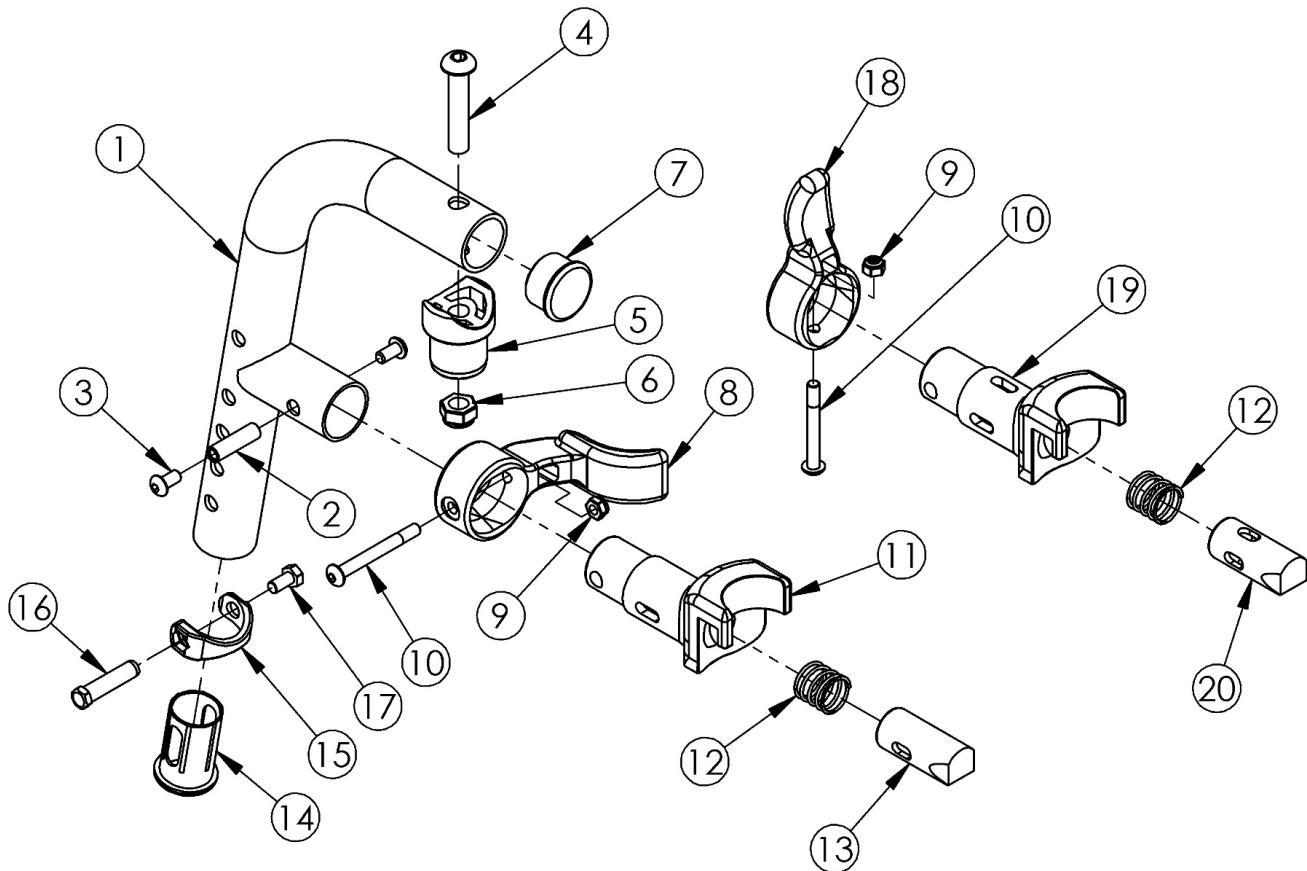

Titanium 80 Degree Extension Mount Hanger

Please Note: If chair was built with a fixed front frame or hangers were omitted, then latch blocks need to be ordered with hangers. Please reference the side frame parts manual page. If changing degree of hanger, new extension tubes may be needed

Item Number	Part Number	Description	Quantity
1 - 17	100407	Hanger Assembly Titanium 80 Extension Mount Right	1
1 - 17	100408	Hanger Assembly Titanium 80 Extension Mount Left	1
1-7, 9, 10, 12, 14-20	504744	Hanger Assm Titanium 80 Extension Mount 4-Way - In-Line	1
1-7, 9, 10, 12, 14-20	504745	Hanger Assm Titanium 80 Extension Mount 4-Way - Out Left	1
1-7, 9, 10, 12, 14-20	504746	Hanger Assm Titanium 80 Extension Mount 4-Way - Out Right	1
1, 7, 14	501020	Hanger Tube Assembly Titanium 80 Extension Mount	1
8 - 13	003417	Classic Hanger Latch Assembly, Left	1
8 - 13	003416	Classic Hanger Latch Assembly, Right	1