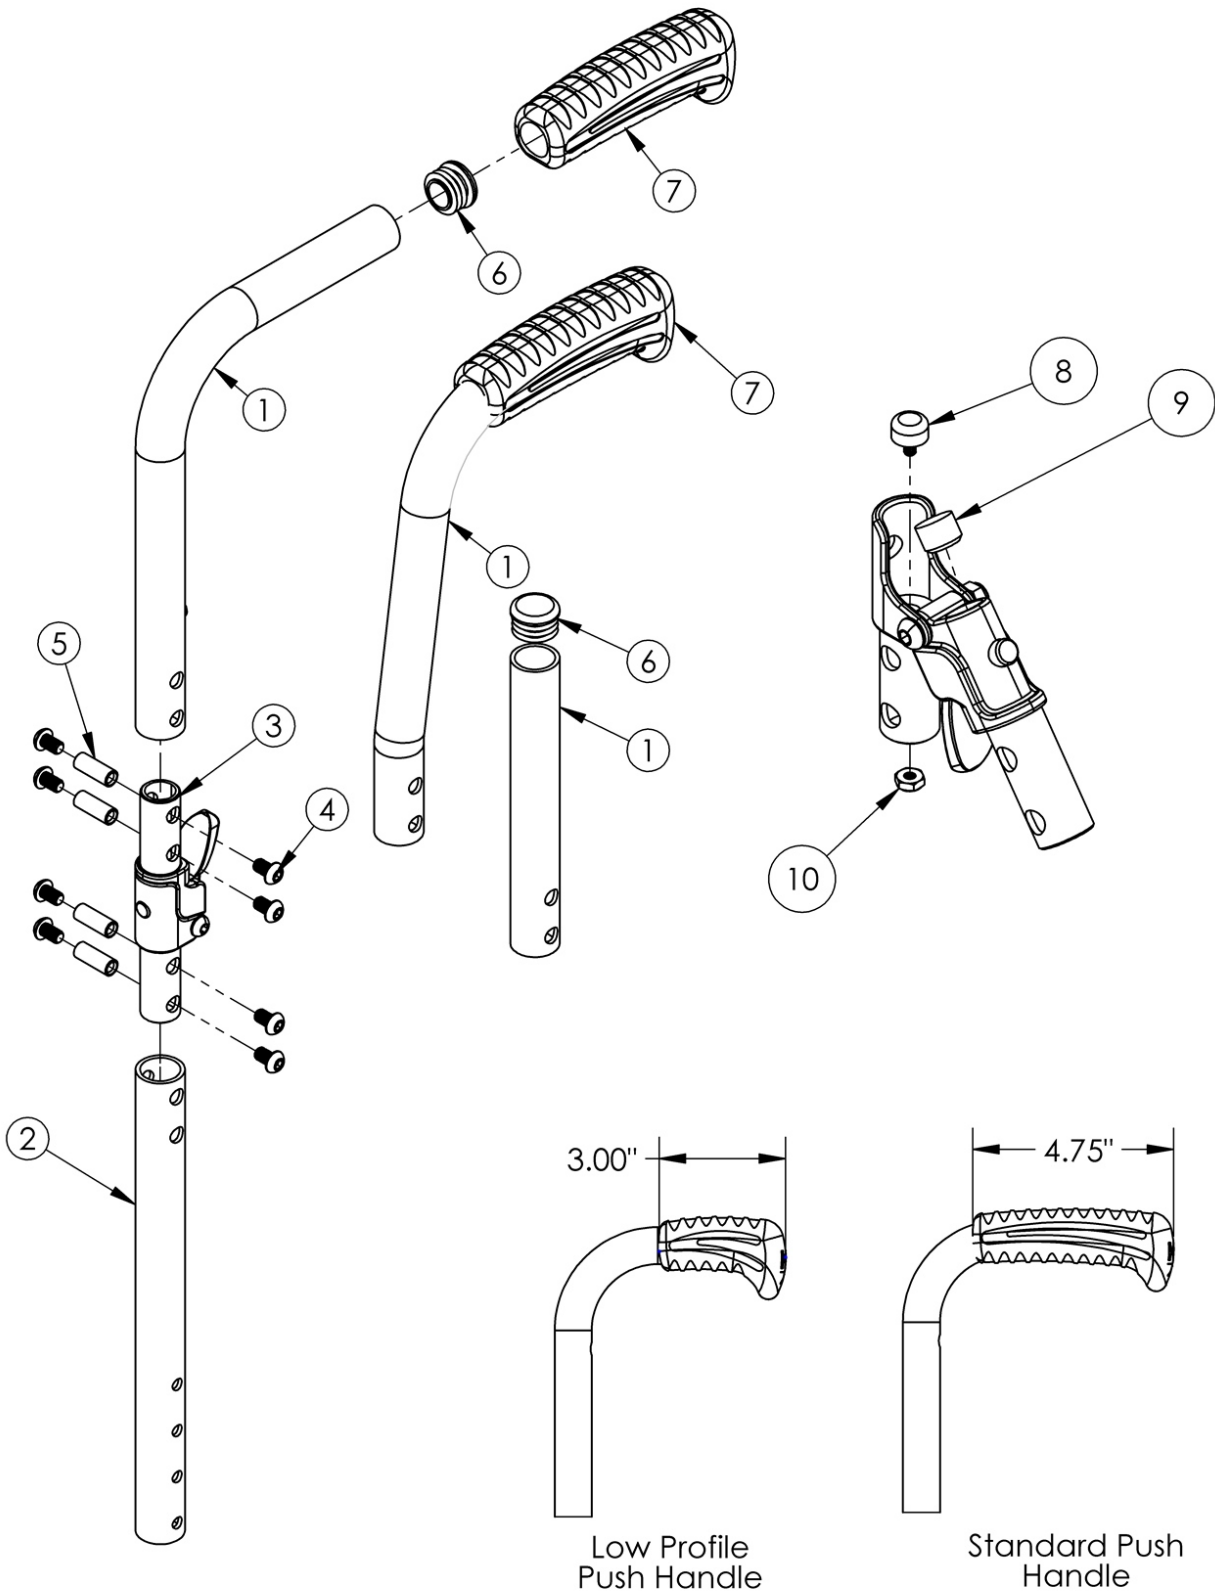

(Discontinued) Catalyst Half Folding Backrest

Discontinued on 9/6/2023 Not available with Transit option, Heavy Duty option, Flip Back Armrest or Angle Adjustable Locking Extendable Flip Up Armrest Low Profile Push Handles are not available with Drum Brake If changing from another style backrest and the Drum Brake is present, a new Drum Brake Cable Kit may be required

Item Number	Part Number	Description	Quantity
4	101184	M6 x 10 BTN SHCS BLKZC w/Patch	8
5	000669	M6 x 20.5 Threaded Barrel	4
6	100803	Tube End Plug 7/8"	1
7a	109433	Ergo Push Handle Grip 7/8" Standard with Instruction	1
7b	109431	Ergo Push Handle Grip 7/8" Low Profile with Instruction	1