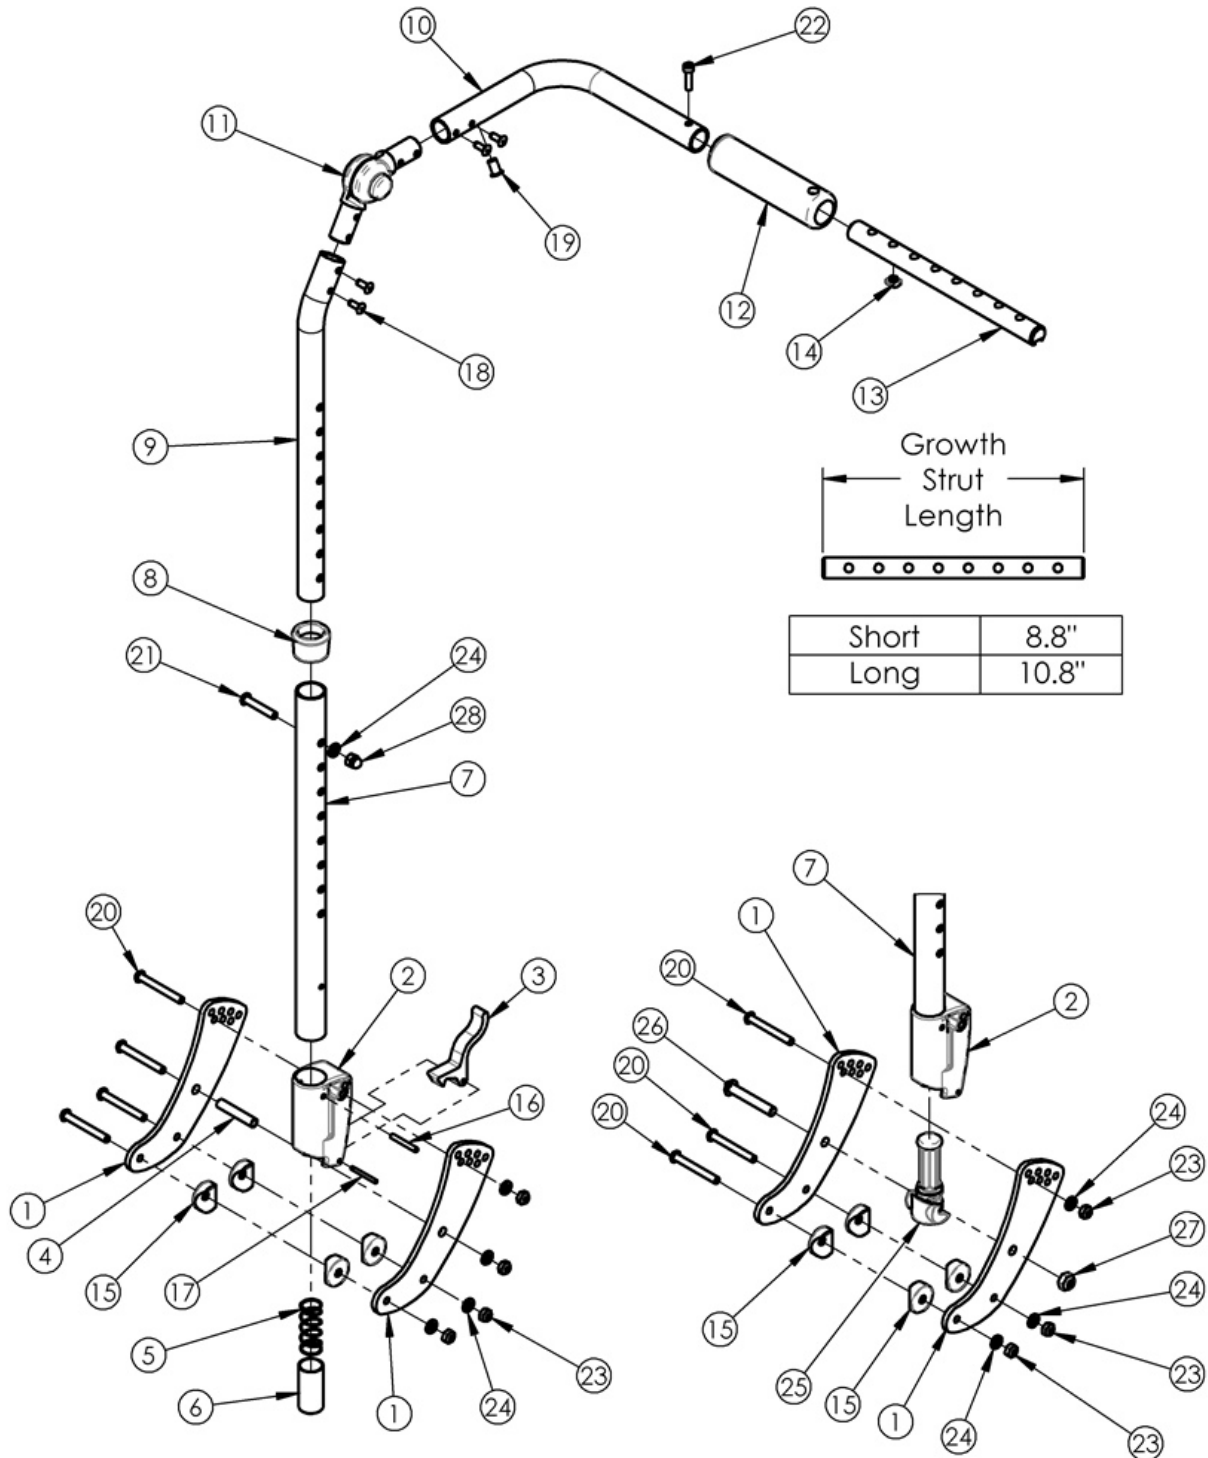

# (Discontinued 1) Focus CR Height Adjustable Backrest

This Focus CR Height Adjustable Backrest was effective prior to October 2015.

Item Number	Part Number	Description	Quantity	Retail
1, 4, 15, 20, 23, 24	501094	Backrest Hardware Kit Std Focus	1	\$165.85
1, 15, 20, 23, 24, 26, 27	501406	Backrest Hardware Kit, Std Non Folding, Pair Focus	1	\$321.72
1	001071	Back Plate Std TILT	2	\$84.77
4	001075	Stop Pin Backrest Tilt	1	\$6.74
8	001083	Bushing Height Adjustable Back Tilt	1	\$6.98
15	000055	Saddle 1"	4	\$1.58
20	101781	M6 x 50mm Partial Thread BHCS Blk ZC	4	\$1.58
21	101811	M6 x 35 BHCS Blk Zn	1	\$1.05
22	101843	M5 x 20 SHCS Blk Zn	1	\$0.53
23	100658	M6 Nylock Nut Blk Zn	4	\$1.05
24	100746	M6 Flat Washer Blk Zn	4	\$1.58
26	101815	M8 x 50 BHCS Blk Zn	1	\$3.68
27	100659	M8 Nylock Nut Blk Zn	1	\$1.05
28	100558	M6 NYL INS Domed Cap L/N ZC	1	\$1.05