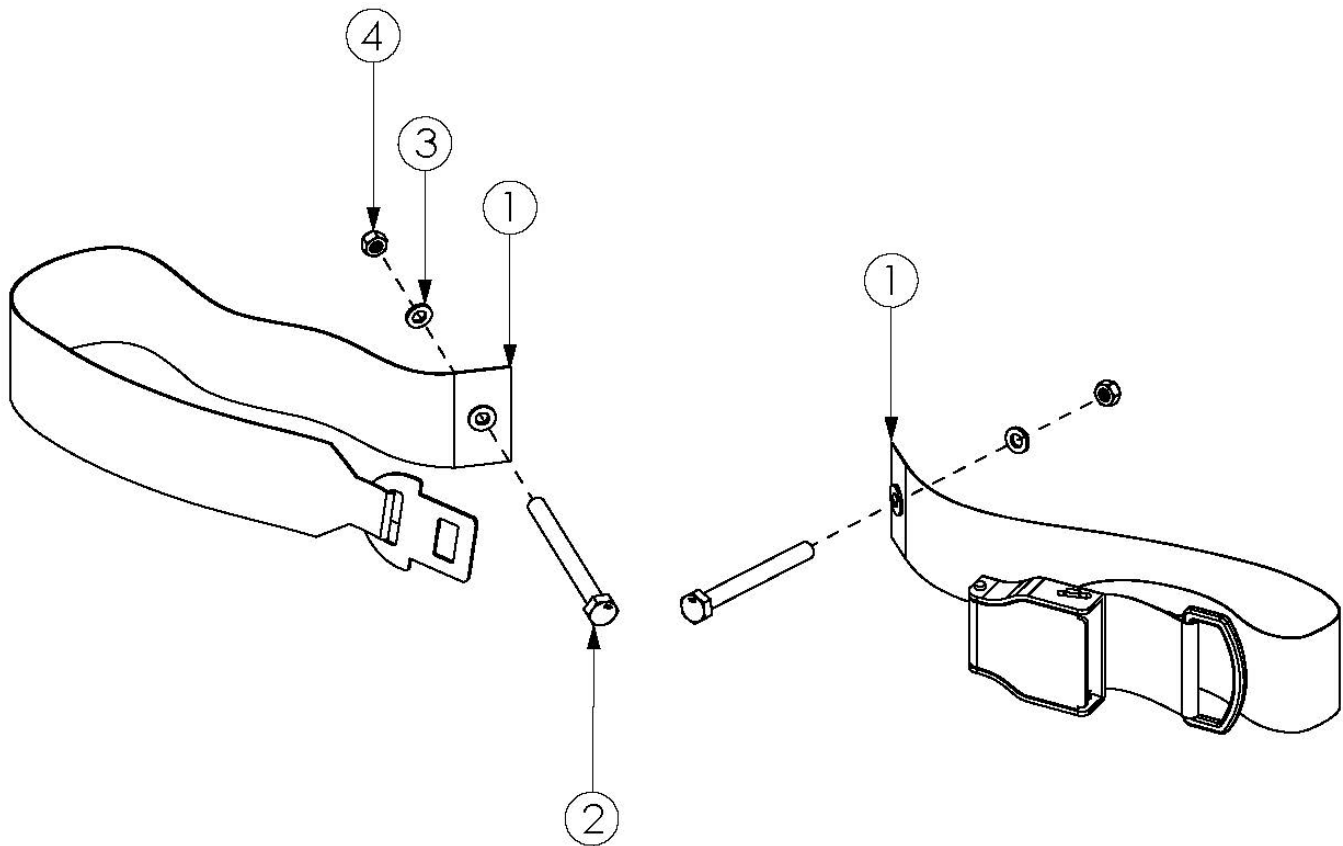

Catalyst Pelvic Positioning Belts - 2" Airline Buckle and Hardware

Item Number	Part Number	Description	Quantity
1, 2, 3, 4	111401	Belt Pelvic Positioning 2" Airline Buckle 50", Catalyst/Spark	1
1	100594	Belt Pelvic Positioning 2" Airline Buckle 50"	1
2	100681	M6 x 40 CLS8.8 DIN931 HHCS ZC	2
3	100746	M6 Flat Washer Blk Zn	2
4	100658	M6 Nylock Nut Blk Zn	2