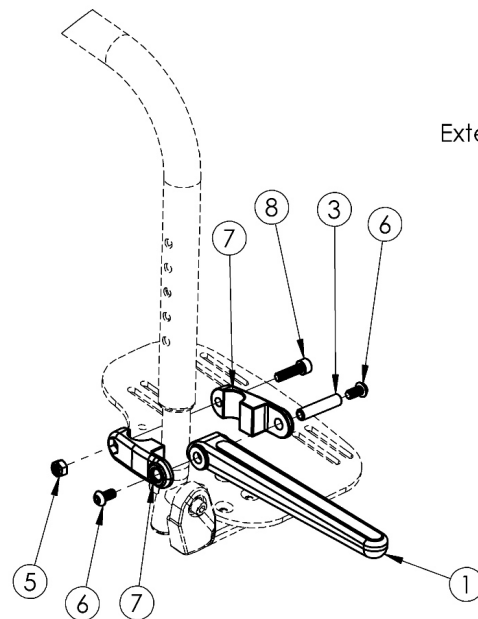

# Catalyst / Focus / Flip Luggage Carrier

Frame Mount

Extension Mount

Item Number	Part Number	Description	Quantity
1 - 8	504464	Luggage Carrier Kit, Catalyst/Tilt	1
1	003430	Luggage Carrier Fork Assembly	2
2	003410	Luggage Carrier Clamp 1.00 <i>Used to mount Luggage Carrier to the Hangers</i>	4
3	003413	Luggage Carrier Barrel	2
4	100780	M6 x 25 SHCS ZC <i>Only used when Luggage Carrier is mounted to the Hangers</i>	2
5	100658	M6 Nylock Nut Blk Zn	2
6	100667	M6 x 12 BTN SHCS BLKZC w/Patch	4
7	003409	Luggage Carrier Clamp .75 <i>Used to mount Luggage Carrier to the Extension Tubes</i>	4
8	101845	M6 x 22 SHCS Blk Zn <i>Only used when Luggage Carrier is mounted to the Extension Tubes</i>	2