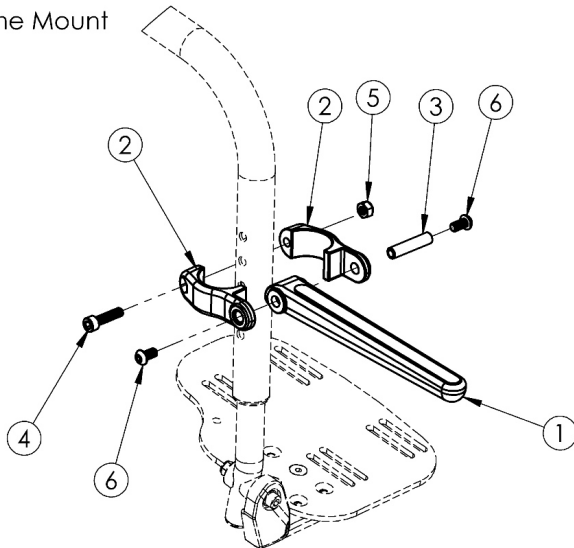

# Catalyst / Focus / Flip Luggage Carrier

Frame Mount

Extension Mount

Item Number	Part Number	Description	Quantity
1 - 8	504464	Luggage Carrier Kit, Catalyst/Tilt	1
1	003430	Luggage Carrier Fork Assembly	2
2	003410	Luggage Carrier Clamp 1.00 <i>Used to mount Luggage Carrier to the Hangers</i>	4
3	003413	Luggage Carrier Barrel	2
4	100780	M6 x 25 SHCS ZC <i>Only used when Luggage Carrier is mounted to the Hangers</i>	2
5	100658	M6 Nylock Nut Blk Zn	2
6	100667	M6 x 12 BTN SHCS BLKZC w/Patch	4
7	003409	Luggage Carrier Clamp .75 <i>Used to mount Luggage Carrier to the Extension Tubes</i>	4
8	101845	M6 x 22 SHCS Blk Zn <i>Only used when Luggage Carrier is mounted to the Extension Tubes</i>	2