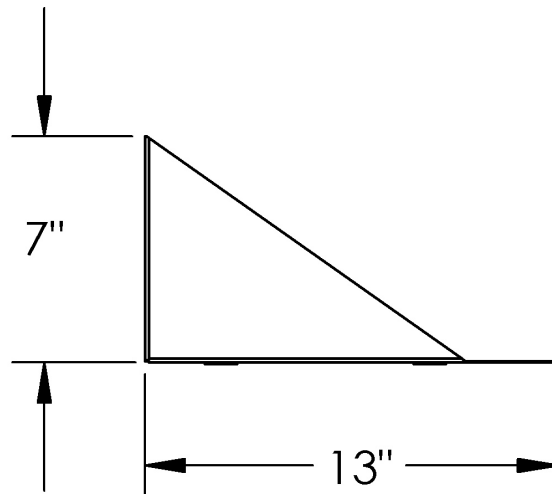

Rogue2 Side Guards - Fabric

Item Number	Part Number	Description	Quantity
1b	105002	Fabric Side Guard - Left	1