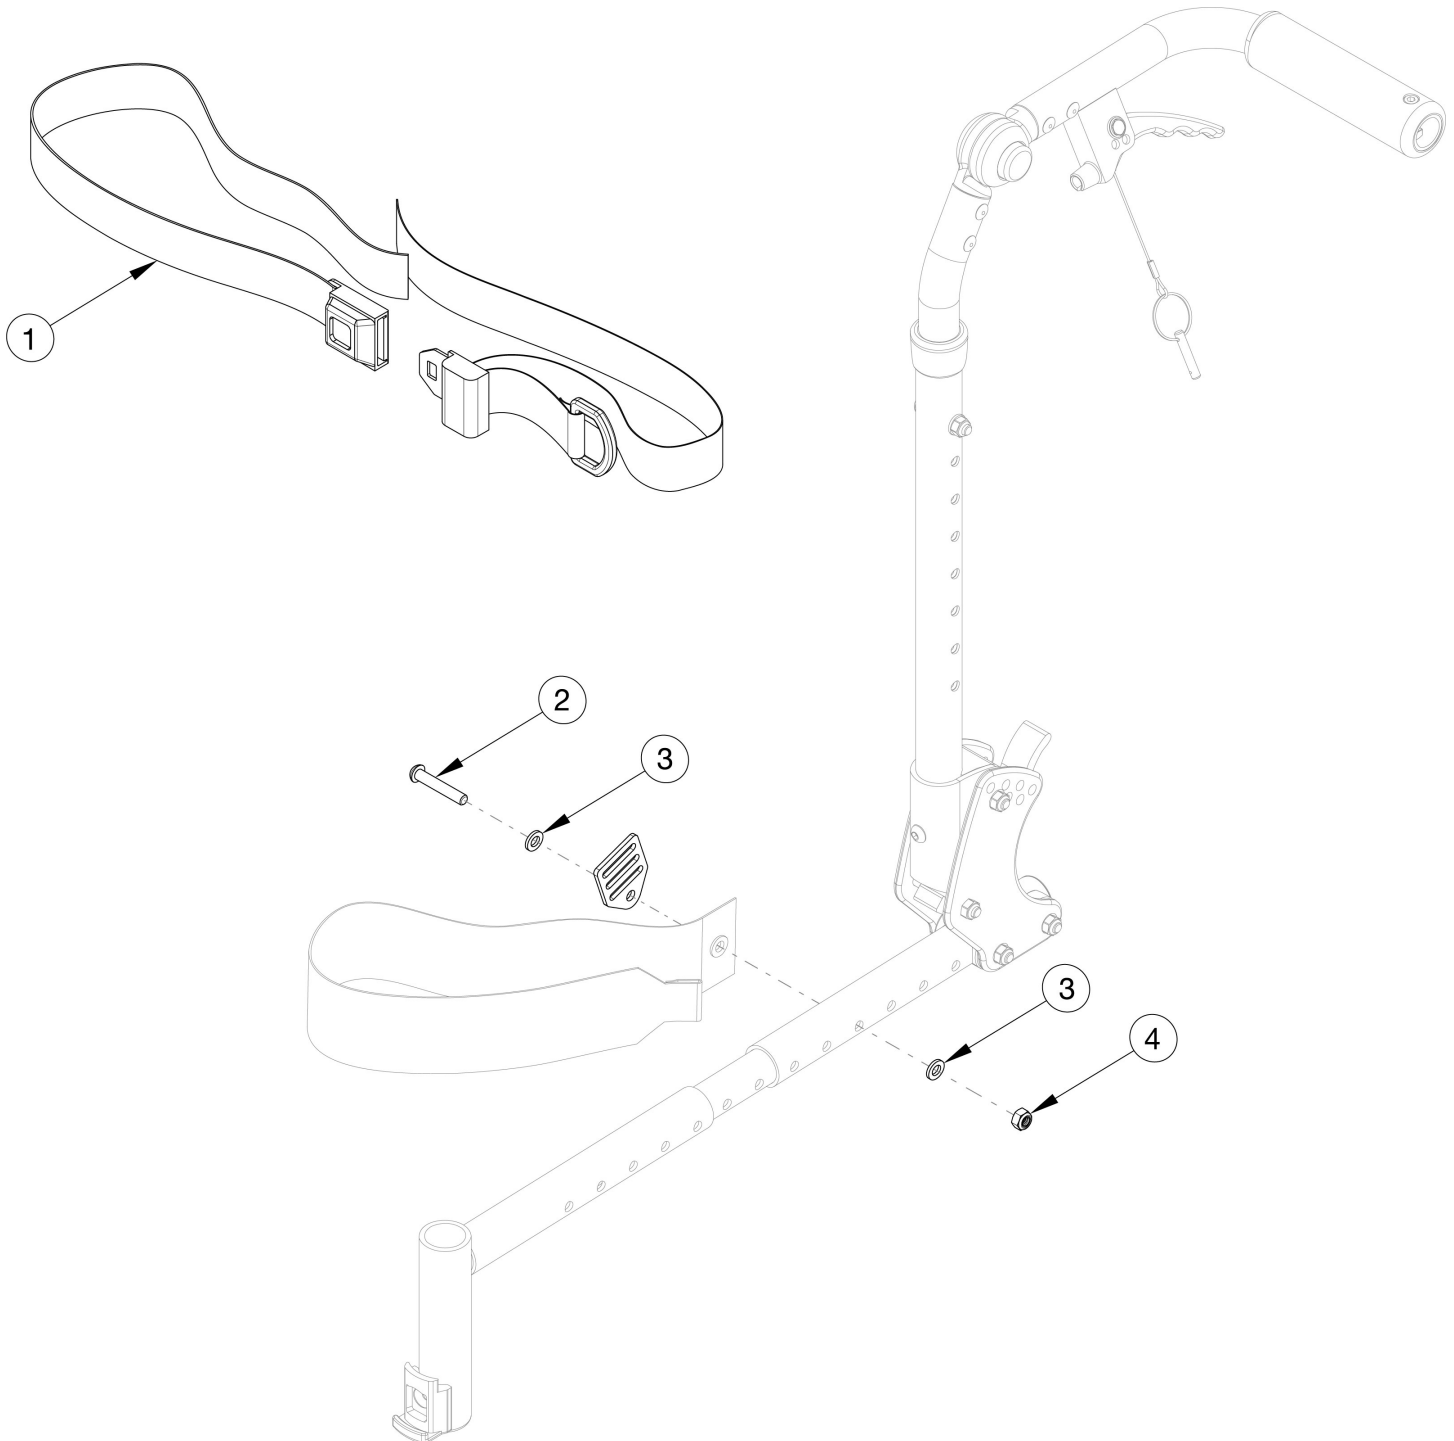

Flip Pelvic Positioning Belts - 1.5" Auto Buckle and Hardware

Item Number	Part Number	Description	Quantity
1	100595	Belt Pelvic Positioning 1.5" Auto Buckle 56"	1
2 - 4	102919	Seat Belt Mounting Hardware Flip / Liberty / Arc (PAIR)	1