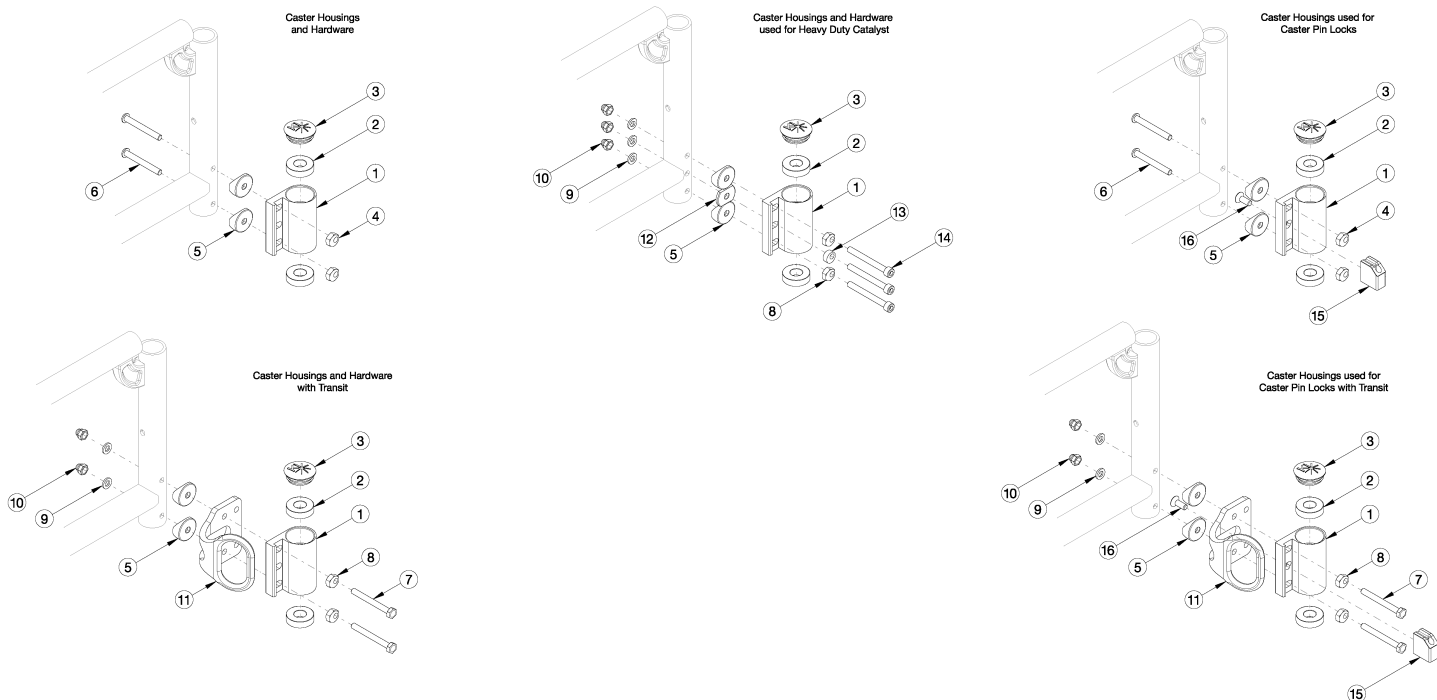

# Catalyst 5 Standard Caster Housing for Swing Away Frame

Please Note: The shown orientation of the caster housing above is in the "Forward" position.

Item Number	Part Number	Description	Quantity
1a, 2-6	501172	Standard Caster Housing Assembly, Black, Left, No Transit, Standard Weight Capacity, Catalyst	1
1b, 2-6	501172_ _ _	Color Anodized Standard Caster Housing Assembly, Left, No Transit, Standard Weight Capacity, Catalyst <i>Not available with Heavy Duty on chairs starting with serial numbers C40043964, C50099247 or CVX0099946</i>	1
1a, 2, 3, 5, 8, 9, 10, 12, 13, 14	114594	Standard Caster Housing Assembly, Black, Left, No Transit, Heavy Duty Weight Capacity, Catalyst	1
1c, 2-6	501173	Standard Caster Housing Assembly, Black, Right, No Transit, Standard Weight Capacity, Catalyst	1
1d, 2-6	501173_ _ _	Color Anodized Standard Caster Housing Assembly, Right, No Transit, Standard Weight Capacity, Catalyst <i>Not available with Heavy Duty on chairs starting with serial numbers C40043964, C50099247 or CVX0099946</i>	1
1c, 2, 3, 5, 8, 9, 10, 12, 13, 14	114595	Standard Caster Housing Assembly, Black, Right, No Transit, Heavy Duty Weight Capacity, Catalyst	1
1a, 1c, 2-6	501174	Standard Caster Housing Assembly, Black, PAIR, No Transit, Standard Weight Capacity, Catalyst	1
1b, 1d, 2-6	501174_ _ _	Color Anodized Standard Caster Housing Assembly, PAIR, No Transit, Standard Weight Capacity, Catalyst <i>Not available with Heavy Duty on chairs starting with serial numbers C40043964, C50099247 or CVX0099946</i>	1