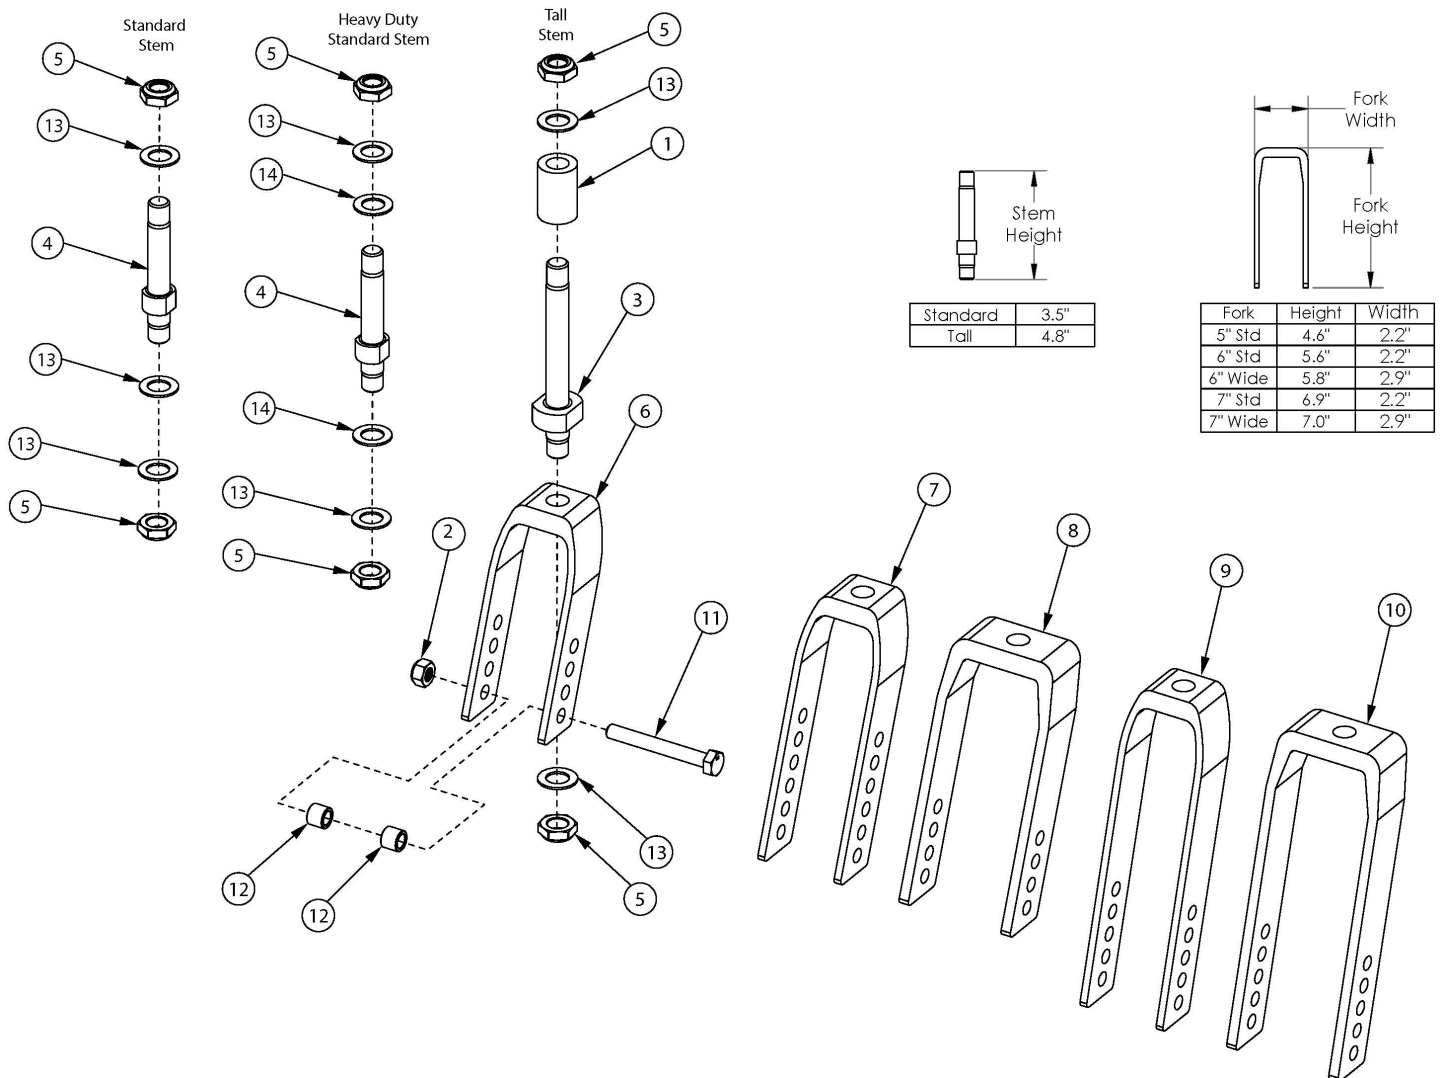

Focus CR Caster Forks and Stems

If changing to 2" casters, wide forks and hardware needed.

Item Number	Part Number	Description	Quantity
4a, 5, 6, 13	503816	Fork Assembly 5" Std Stem, Tilt <i>Used with standard weight capacity</i>	1
4a, 5, 7, 13	503814	Fork Assembly 6" Std Stem, Tilt <i>Used with standard weight capacity</i>	1
4a, 5, 8, 13	503817	Fork Assembly 6" Wide Std Stem, Tilt <i>Used with standard weight capacity. Only used with 2" wide casters.</i>	1
4a, 5, 9, 13	503815	Fork Assembly 7" Std Stem, Tilt <i>Used with standard weight capacity</i>	1
4a, 5, 10, 13	503818	Fork Assembly 7" Wide Std Stem, Tilt	1