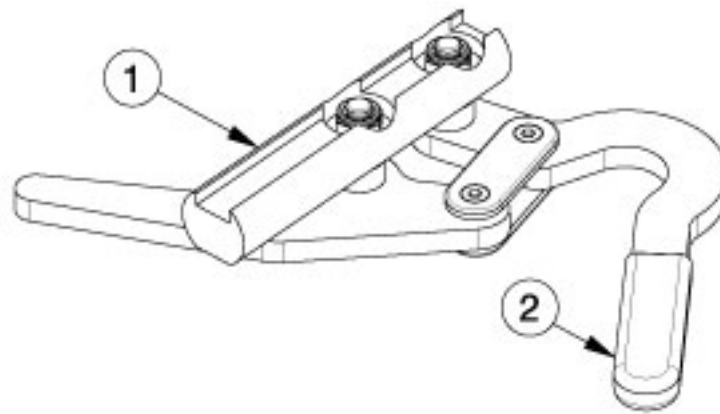

Rogue2 Wheel Locks - Under Seat Scissor

Item Number	Part Number	Description	Quantity
1a, 2	100642	Wheel Lock Under Seat Scissor, Left	1
1b, 2	100643	Wheel Lock Under Seat Scissor, Right	1
2	102336	Wheel Lock Cover Plastic	1