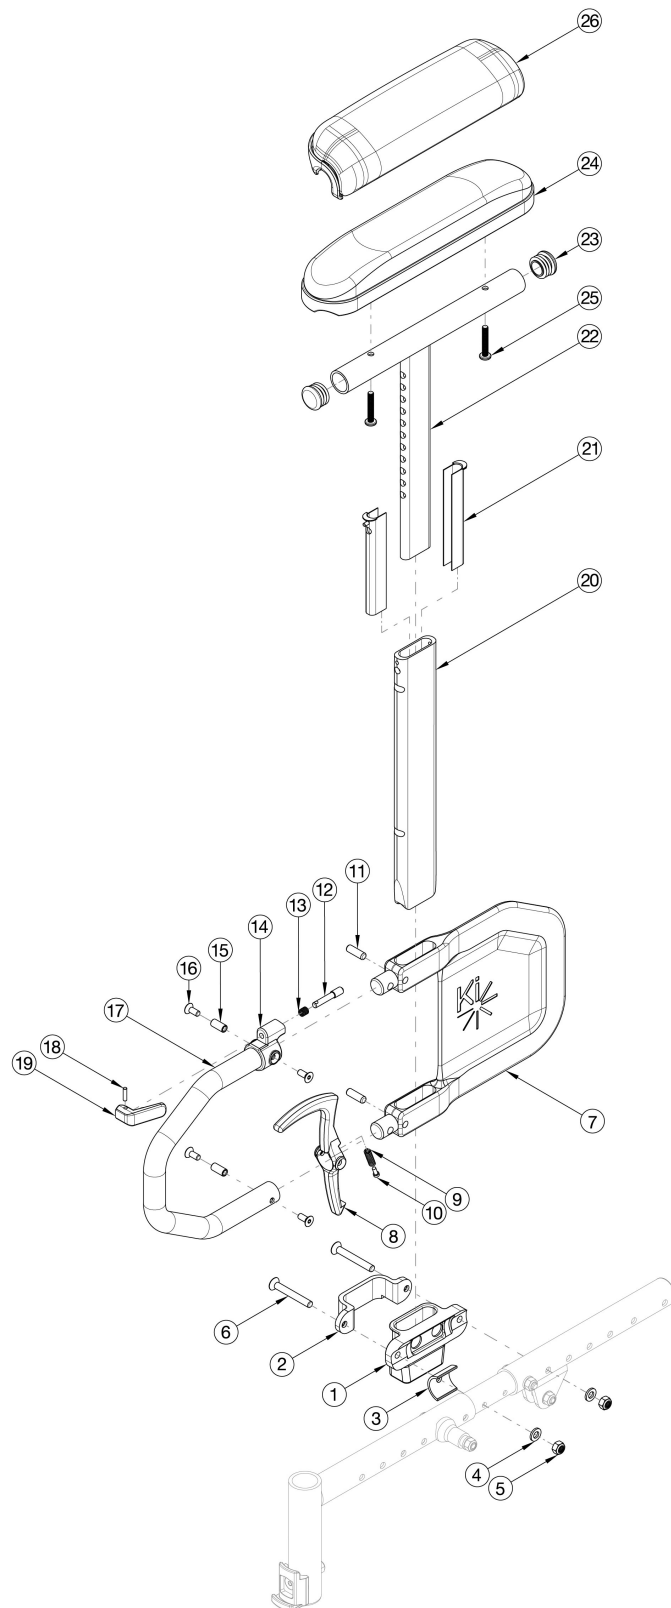

Arc Armrests - Height Adjustable Tall T-Arm

If retrofitting, Receivers are needed.

Item Number	Part Number	Description	Quantity
1-21, 22a, 23, 24b, 25a	116274	Height Adj Tall T-Arm Assm w/ Short Side Shield and Standard Pad Desk and Receiver, Arc	1
1-21, 22b, 23, 24a, 25a	116275	Height Adj Tall T-Arm Assm w/ Short Side Shield and Standard Pad Full and Receiver, Arc	1
1-21, 22a, 23, 25b, 26b	116276	Height Adj Tall T-Arm Assm w/ Short Side Shield and Waterfall Pad Desk and Receiver, Arc	1
1-21, 22b, 23, 25b, 26a	116277	Height Adj Tall T-Arm Assm w/ Short Side Shield and Waterfall Pad Full and Receiver, Arc	1
1-21, 22a, 23, 24b, 25a	116278	Height Adj Tall T-Arm Assm w/ Short Side Shield and Standard Pad Desk and Receiver Pair, Arc	1
1-21, 22b, 23, 24a, 25a	116279	Height Adj Tall T-Arm Assm w/ Short Side Shield and Standard Pad Full and Receiver Pair, Arc	1
1-21, 22a, 23, 25b, 26b	116280	Height Adj Tall T-Arm Assm w/ Short Side Shield and Waterfall Pad Desk and Receiver Pair, Arc	1
1-21, 22b, 23, 25b, 26a	116281	Height Adj Tall T-Arm Assm w/ Short Side Shield and Waterfall Pad Full and Receiver Pair, Arc	1
7-21, 22a, 23, 24b, 25a	116163	Height Adjustable Tall T-Arm Assembly w/Short Side Shield and Std Pad Desk, Pair	1
7-21, 22b, 23, 24a, 25a	116165	Height Adjustable Tall T-Arm Assembly w/Short Side Shield and Std Pad Full, Pair	1
7-21, 22a, 23, 25b, 26b	116167	Height Adjustable Tall T-Arm Assembly w/Short Side Shield and Waterfall Pad Desk, Pair	1
7-21, 22b, 23, 25b, 26a	116169	Height Adjustable Tall T-Arm Assembly w/Short Side Shield and Waterfall Pad Full, Pair	1
7-21, 22a, 23, 24b, 25a	116162	Height Adjustable Tall T-Arm Assembly w/Short Side Shield and Std Pad Desk	1
7-21, 22b, 23, 24a, 25a	116164	Height Adjustable Tall T-Arm Assembly w/Short Side Shield and Std Pad Full	1
7-21, 22a, 23, 25b, 26b	116166	Height Adjustable Tall T-Arm Assembly w/Short Side Shield and Waterfall Pad Desk	1
7-21, 22b, 23, 25b, 26a	116168	Height Adjustable Tall T-Arm Assembly w/Short Side Shield and Waterfall Pad Full	1
12-14, 16, 18, 19	505490	Height Adjustable T-Arm Upper Latch Assembly	1
8-10, 15	116375	Height Adjustable Tall T-Arm Release Lever Assembly	1
7, 11, 15	116377	Height Adjustable Tall T-Arm Short Shield Assembly	1
1-6	113772	Height Adj T-Arm Receiver Assembly, Arc	1
3-6	113771	Height Adj T-Arm Receiver Hardware Kit, Arc	1
3, 6a, 6b, 6c	113793	Height Adj T-Arm Receiver Screw Kit, Arc <i>Includes all three receiver screw sizes and spacer. Accommodates one side.</i>	1
7-21	114150	Height Adjustable T-Arm Short Lower Assembly, Tall <i>Does not include t-arm upper, arm pad or arm pad screws</i>	1
7-21, 22a, 23	114432	Height Adjustable T-Arm Short Side Shield, Desk, Tall <i>Does not include arm pad or arm pad screws</i>	1