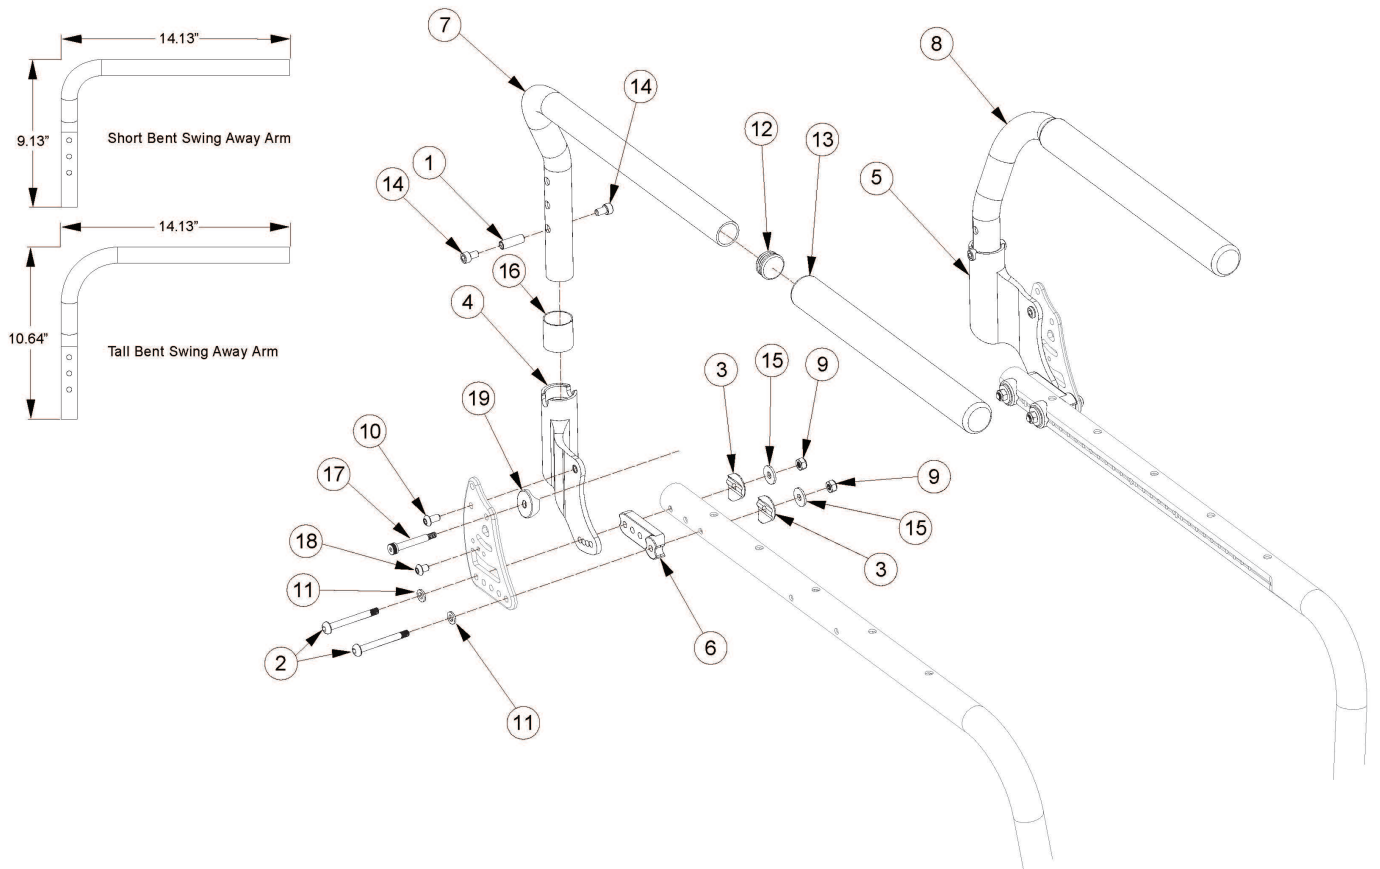

Ethos Swing Away Armrest

Item Number	Part Number	Description	Quantity	Retail
1-4, 6, 7a, 9-19	108172	Short Swing Away Arm with Receiver Assembly Right, Ethos	1	\$172.65
1-3, 5, 6, 8a, 9-19	108173	Short Swing Away Arm with Receiver Assembly Left, Ethos	1	\$172.65
1-6, 7a, 8a, 9-19	108174	Short Swing Away Arm with Receiver Assembly PAIR, Ethos	1	\$345.29
1-4, 6, 7b, 9-19	108175	Tall Swing Away Arm with Receiver Assembly Right, Ethos	1	\$173.11
1-3, 5, 6, 8b, 9-19	108176	Tall Swing Away Arm with Receiver Assembly Left, Ethos	1	\$173.11
1-6, 7b, 8b, 9-19	108177	Tall Swing Away Arm with Receiver Assembly PAIR, Ethos	1	\$346.23
2-4, 6, 9-11, 15-19	108164	Swing Away Arm Receiver Assembly Right, Ethos	1	\$124.93
2, 3, 5, 6, 9-11, 15-19	108165	Swing Away Arm Receiver Assembly Left, Ethos	1	\$124.93
1	000065	M6 x 23.68 Threaded Barrel	1	\$4.13
2	003232	M6 x 55 BHCS Blk Zc	2	\$8.94