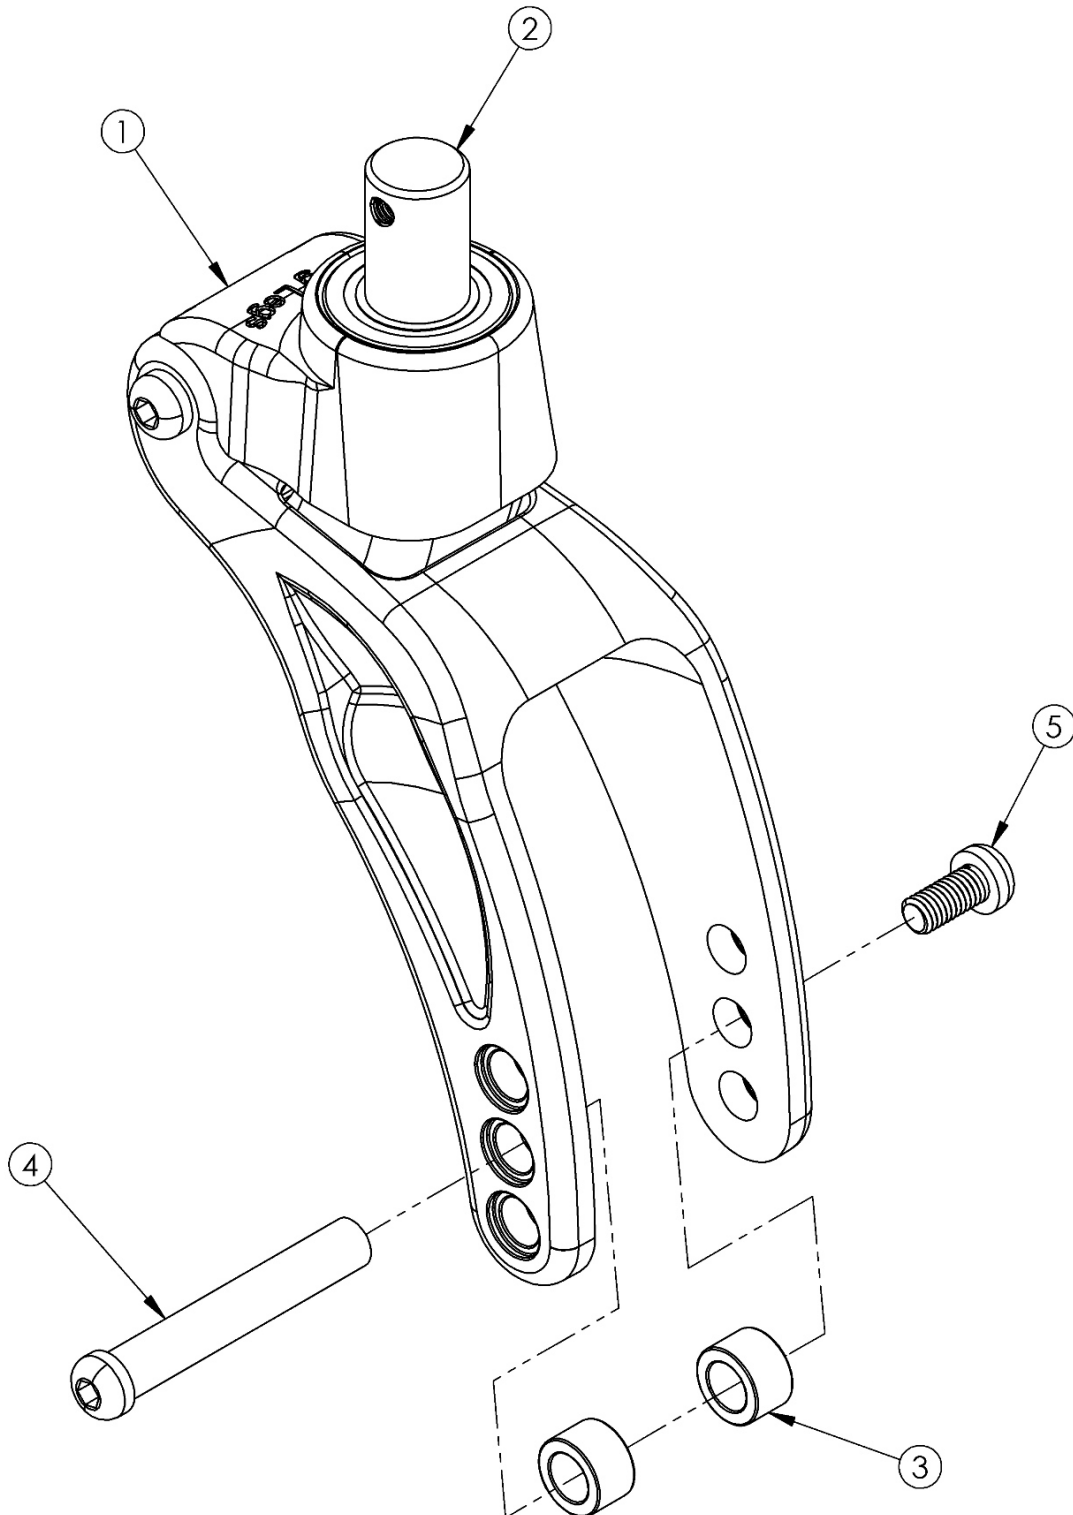

# Rogue2 Frog Legs II Suspension System (PHASE 2 Carbon Fork)

---

Item Number	Part Number	Description	Quantity
1-5	114195	Frog Legs Phase II Carbon Fork with Polymer, Bearing, and 1.25" Stem	1
3-5	103201	Frog Legs Suspension Axle w/Hdwre PAIR, RG/Clik/Ethos <i>This hardware may incur a longer lead time</i>	1