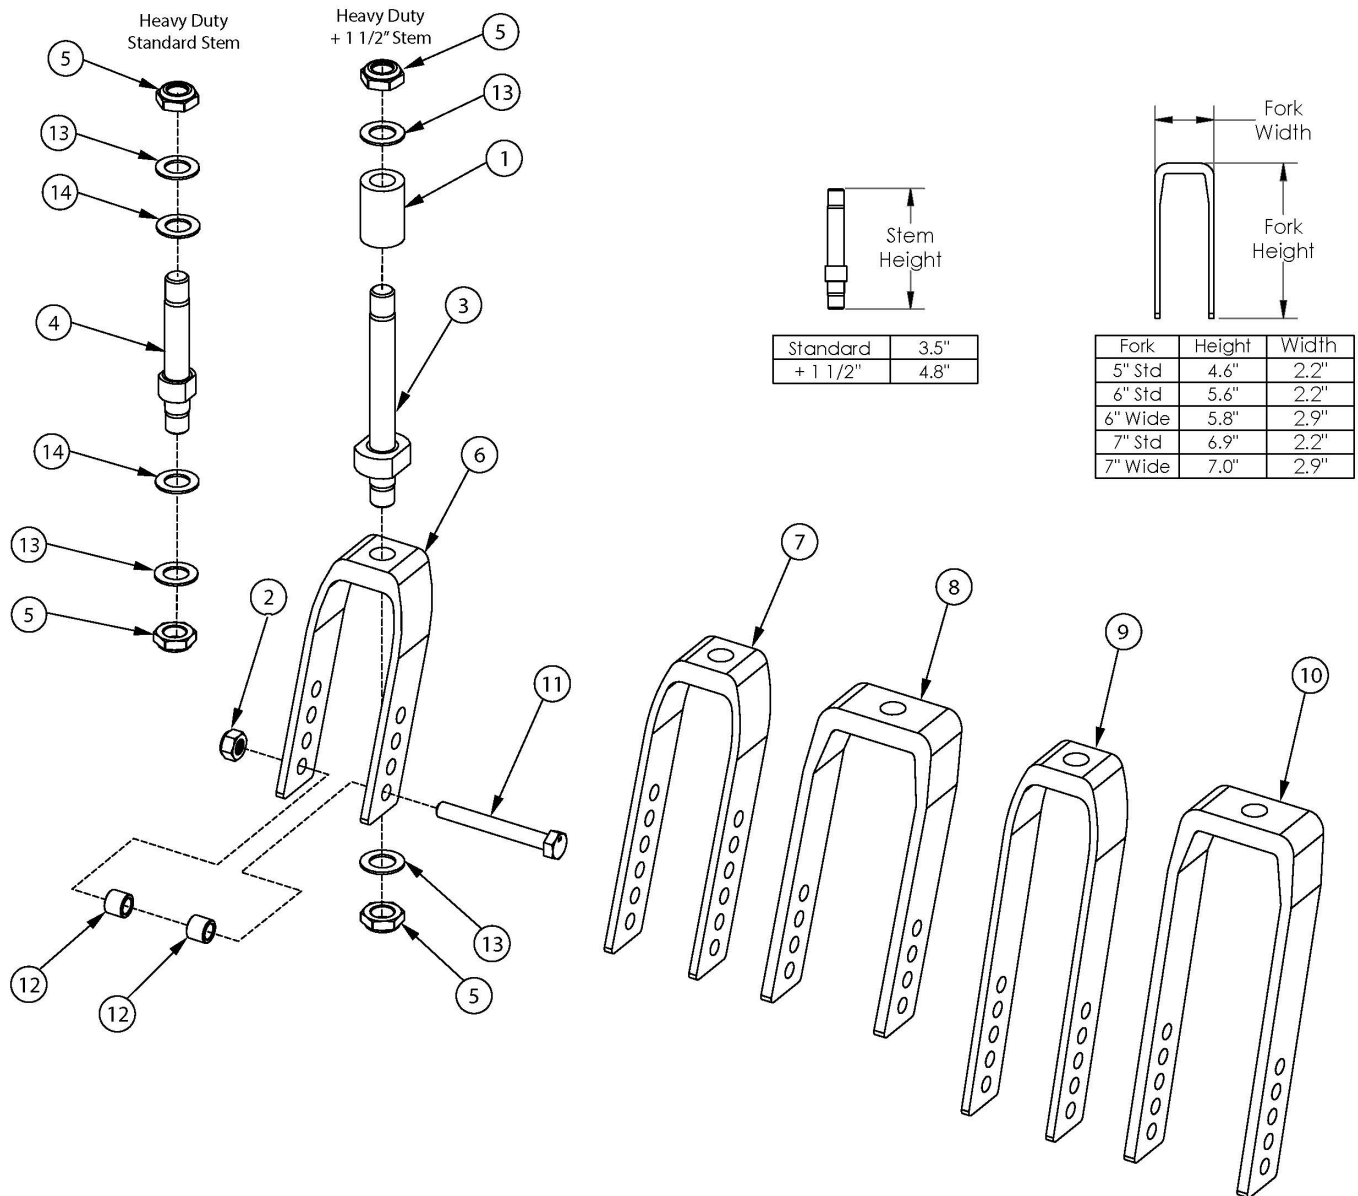

Catalyst Heavy Duty Caster Forks and Stems

This Heavy Duty fork stem design effective starting with serial numbers C40043964, C50099247, CVX0099946 with the 350 lbs Weight Capacity option. If changing to 2" casters, wide forks and hardware needed.

Item Number	Part Number	Description	Quantity
4, 5, 6a, 13, 14	114577	Heavy Duty Fork Assembly, Black, 5" Fork, Std Stem, Catalyst	1
4, 5, 6b, 13, 14	114577_ _ _	Heavy Duty Fork Assembly, Color Anodized/Color Accent, 5" Fork, Std Stem, Catalyst	1
4, 5, 7a, 13, 14	114578	Heavy Duty Fork Assembly, Black, 6" Fork, Std Stem, Catalyst	1
4, 5, 7b, 13, 14	114578_ _ _	Heavy Duty Fork Assembly, Color Anodized/Color Accent, 6" Fork, Std Stem, Catalyst	1