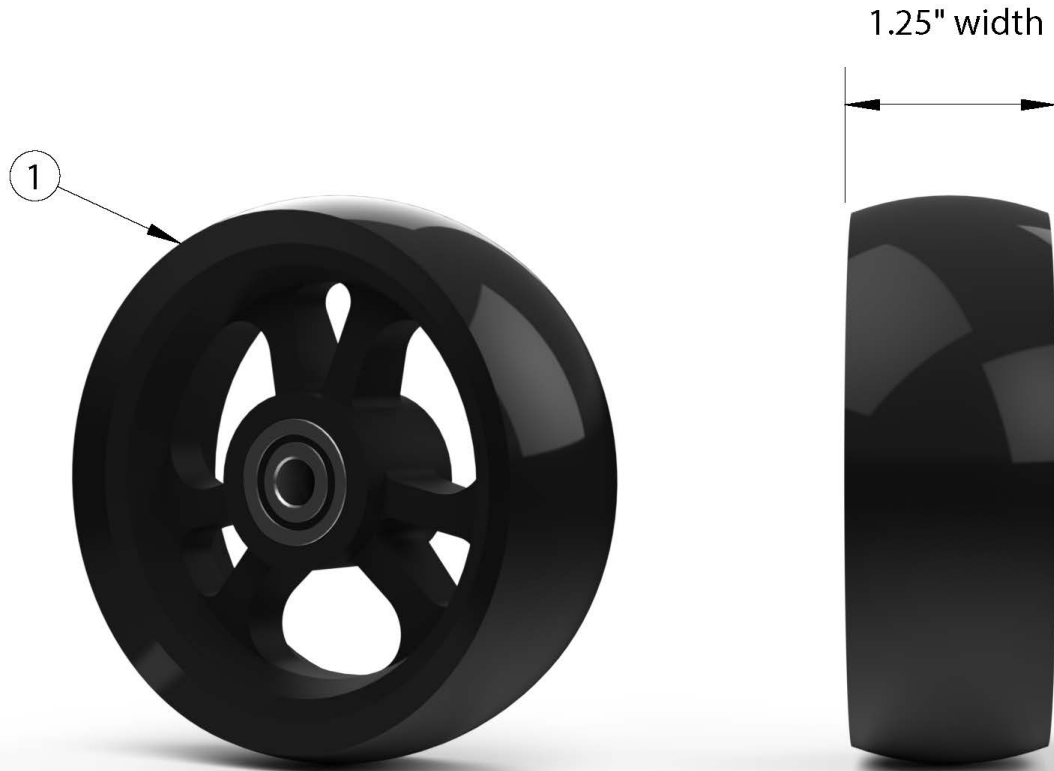

Spark Casters - 1" Poly

If changing size of casters, new forks may be needed.

Item Number	Part Number	Description	Quantity
1a	100809	Caster 4 x 1" Poly (1.25") <i>Replaced part number 100517</i>	1
1b	100807	Caster 5 x 1" Poly (1.25") <i>Replaced part number 100518</i>	1
1c	100786	Caster 6 x 1" Poly (1.25") <i>Replaced part number 100521</i>	1
1d	111862	Caster 7 x 1" Poly (1.25") <i>Replaced part number 100556</i>	1
1e	111863	Caster 8 x 1" Poly (1.25") <i>Replaced part number 100525</i>	1