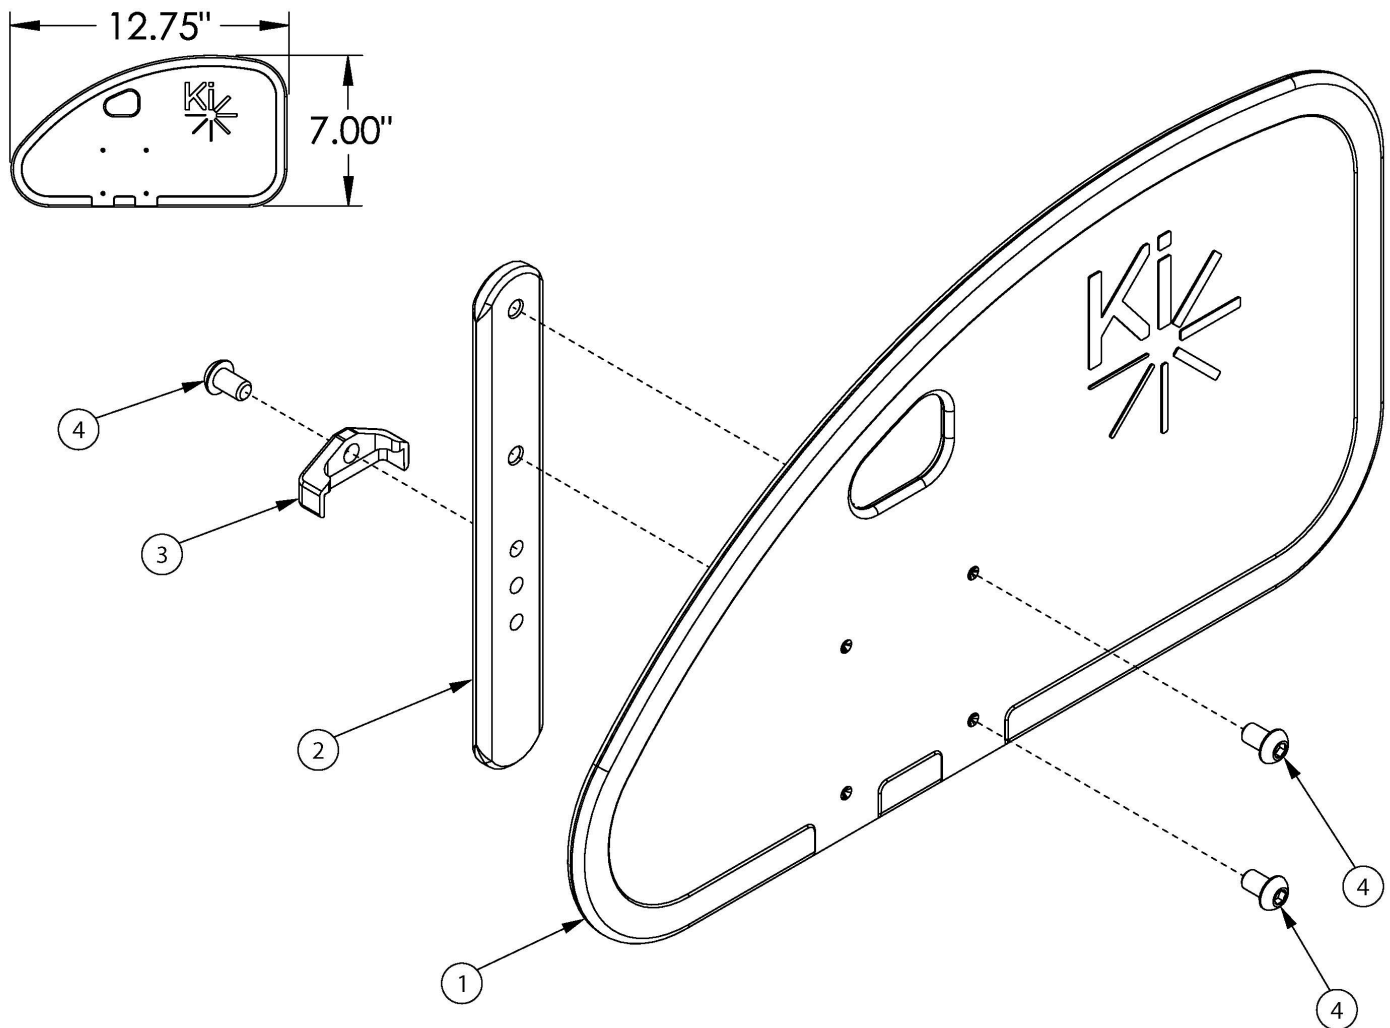

Little Wave XP Side Guards - Removable Adult Composite

If retrofitting, side guard receivers may be required

Item Number	Part Number	Description	Quantity
1-4	112578	Side Guard Assembly, Rear Drilled, Left <i>Used on all configurations of rigid chairs.</i>	1
1-4	112579	Side Guard Assembly, Rear Drilled, Right <i>Used on all configurations of rigid chairs.</i>	1
1-4	112580	Side Guard Assembly, Rear Drilled, PAIR <i>Used on all configurations of rigid chairs.</i>	1
1	112574	Side Guard Panel Rear Drilled	1
2	000140	Side Guard Post	1
3	001342	Side Guard Post Stop	1

Item Number	Part Number	Description	Quantity
4	101184	M6 x 10 BTN SHCS BLKZC w/Patch	3