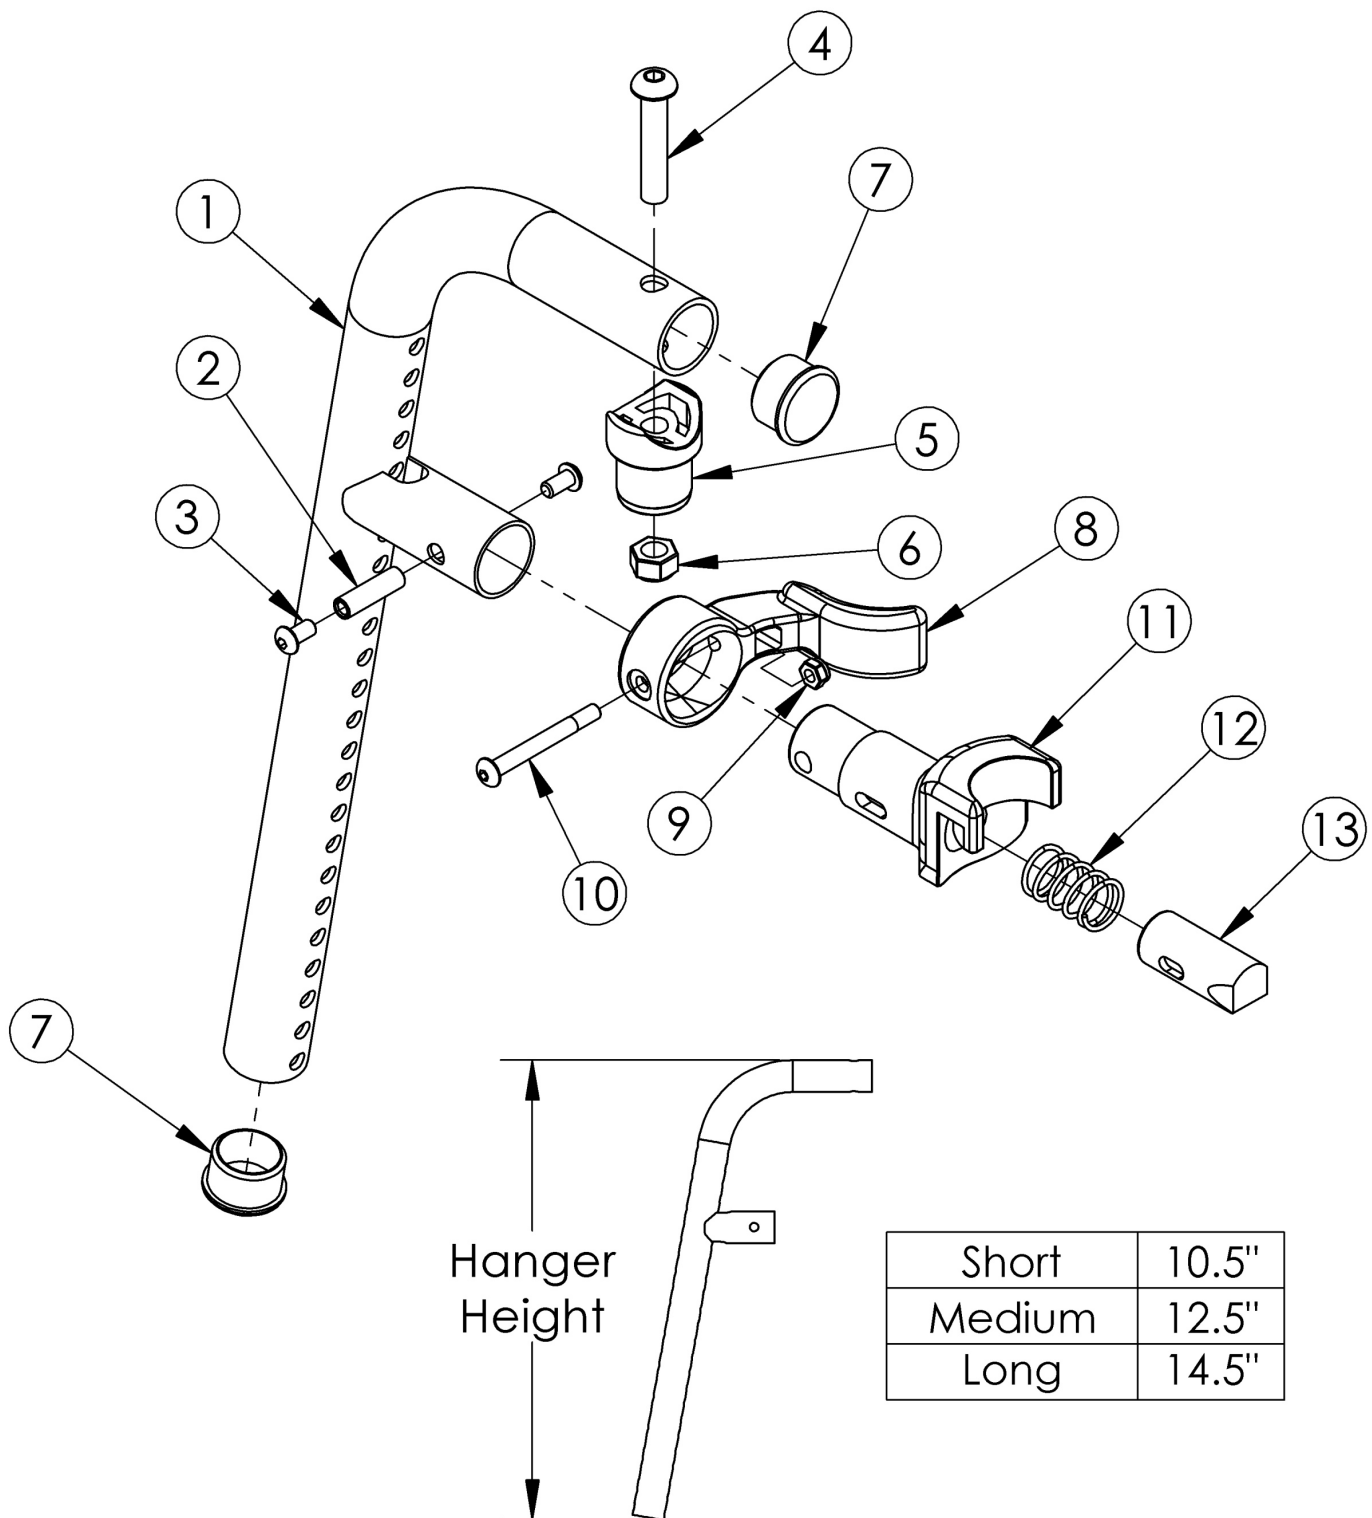

80 Degree Front Mount Hanger

If chair was built with a fixed front frame or hangers were omitted, then latch blocks need to be ordered with hangers. Please reference the "Front Frame" parts manual page for Catalyst chairs and the "Seat Frame" parts manual page for Focus and Flip chairs. If changing degree of hanger, new extension tubes may be needed. If switching from a contracture footrest to a standard hanger, please see the "Focus CR Seat Frame" parts manual page. Front seat tubes (#1) and latch blocks (#12) with hardware

Item Number	Part Number	Description	Quantity
2	000073	M5 x 24 Threaded Barrel	1
3	100669	M5 x 10 BTN SHCS BLKZC w/Patch	2
4	100673	M8 x 45 BTN SHCS BLKZC	1
5	000032	Footrest Hanger Pivot Saddle	1
6	100659	M8 Nylock Nut Blk Zn	1
7	100804	Tube End Plug 1"	2
8	001158	Lever Swing Away Short	1
9	100657	M5 Nylock Nut Blk Zn	1
10	001374	M5 x 40 BHCS P/THD BLKZC	1
11	003226	Hanger Latch Bracket	1
11	003226INST	Hanger Latch Bracket with 4-way Release Instruction	1
12	000119	Hanger Spring	1
13	003227	Hanger Latch Pin	1
13	003227INST	Hanger Latch Pin with 4-Way Release Instruction	1
14	003228	Hanger Latch, 4-Way, Lever	1
14	003228INST	Hanger Latch, 4-Way, Lever with Instruction	1