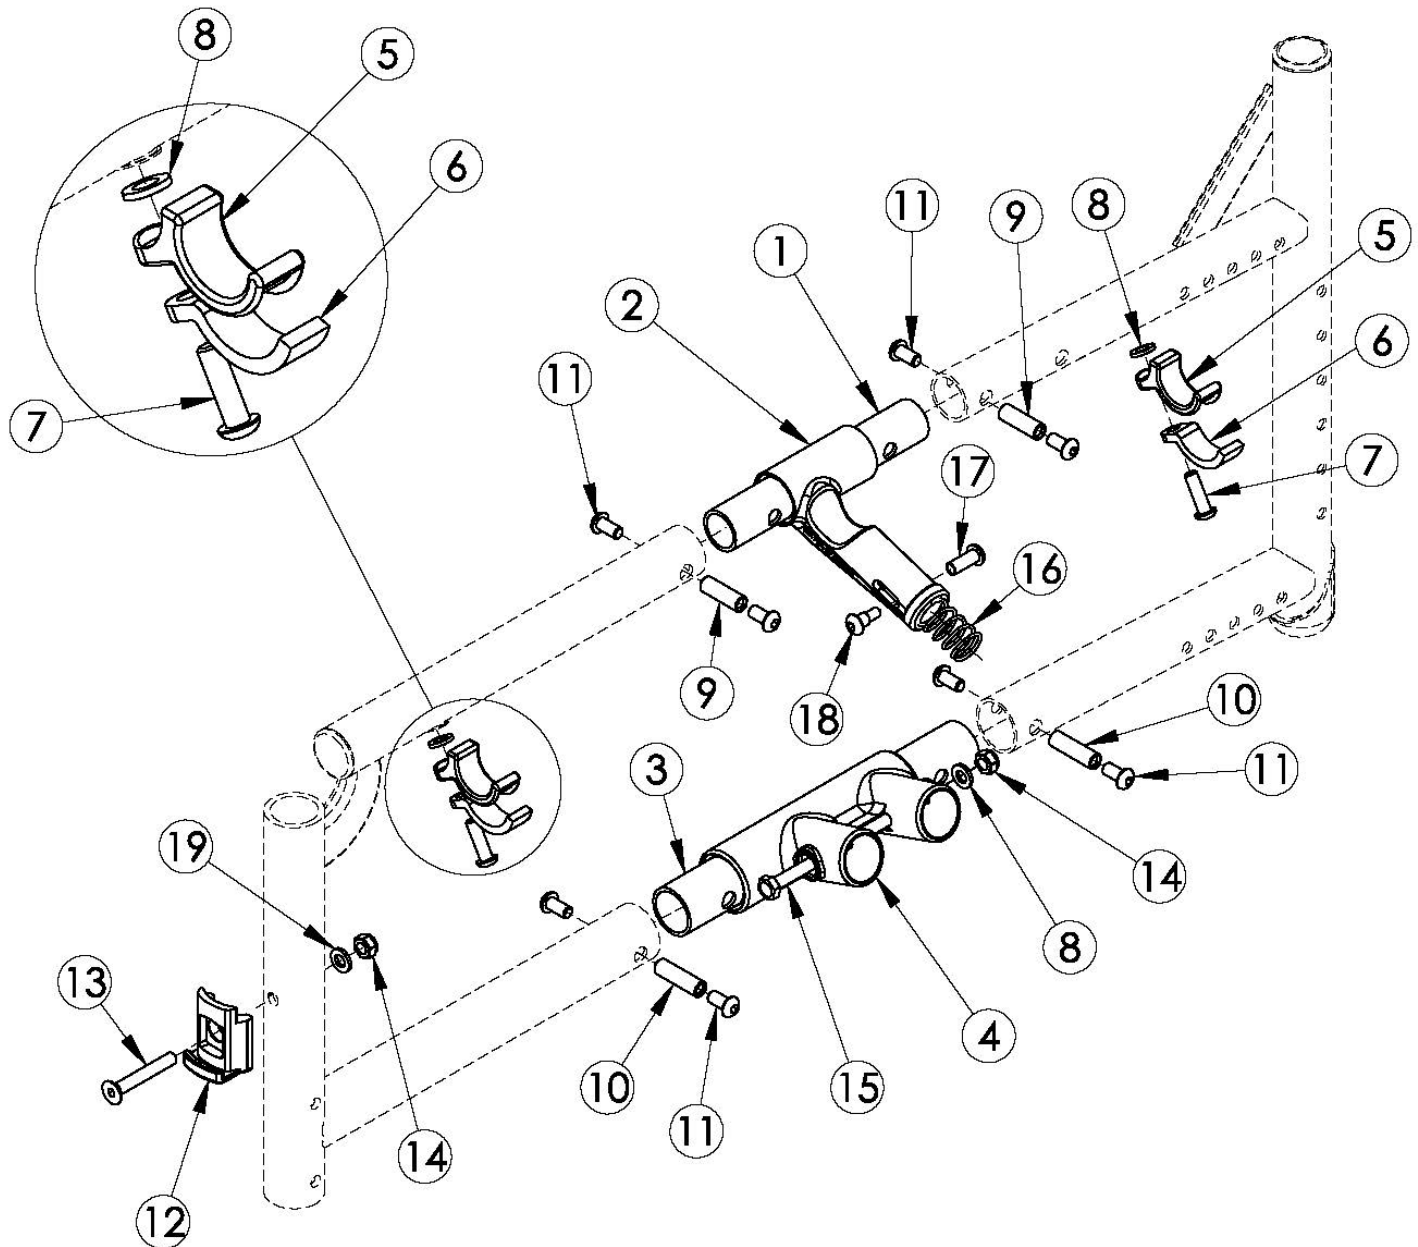

Catalyst 5Vx Side Frame Assembly

Upper Pivot Assemblies are based on seat width

Item Number	Part Number	Description	Quantity	Retail
2a, 16 - 18	500024	Upper Pivot Assembly 14" Width <i>This kit also contains the 14" slider link (not pictured)</i>	1	\$44.77
2b, 16 - 18	500025	Upper Pivot Assembly 15" Width <i>This kit also contains the 15" slider link (not pictured)</i>	1	\$44.77
2b, 16 - 18	500026	Upper Pivot Assembly 16" Width <i>This kit also contains the 16" slider link (not pictured)</i>	1	\$44.77