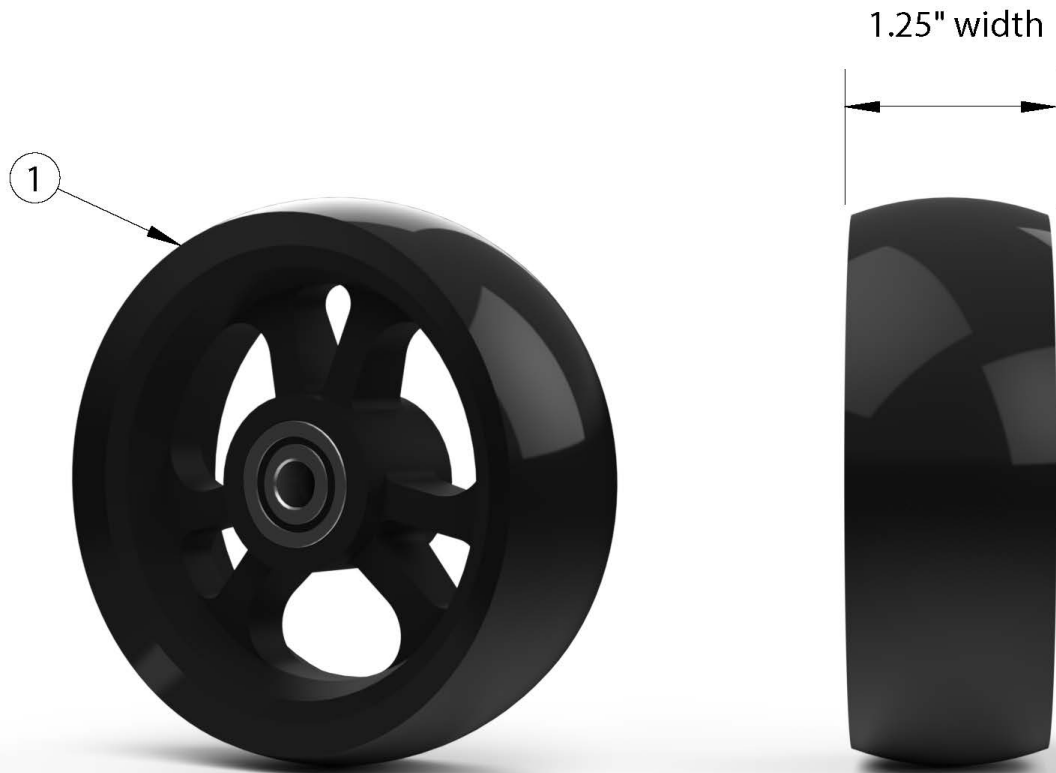

Rogue Casters - 1" Poly

If changing size of casters, new forks may be needed.

Item Number	Part Number	Description	Quantity
1a	100809	Caster 4 x 1" Poly (1.25") <i>Replaced part number 100517</i>	1
1b	100807	Caster 5 x 1" Poly (1.25") <i>Replaced part number 100518</i>	1
1c	100786	Caster 6 x 1" Poly (1.25") <i>Replaced part number 100521</i>	1