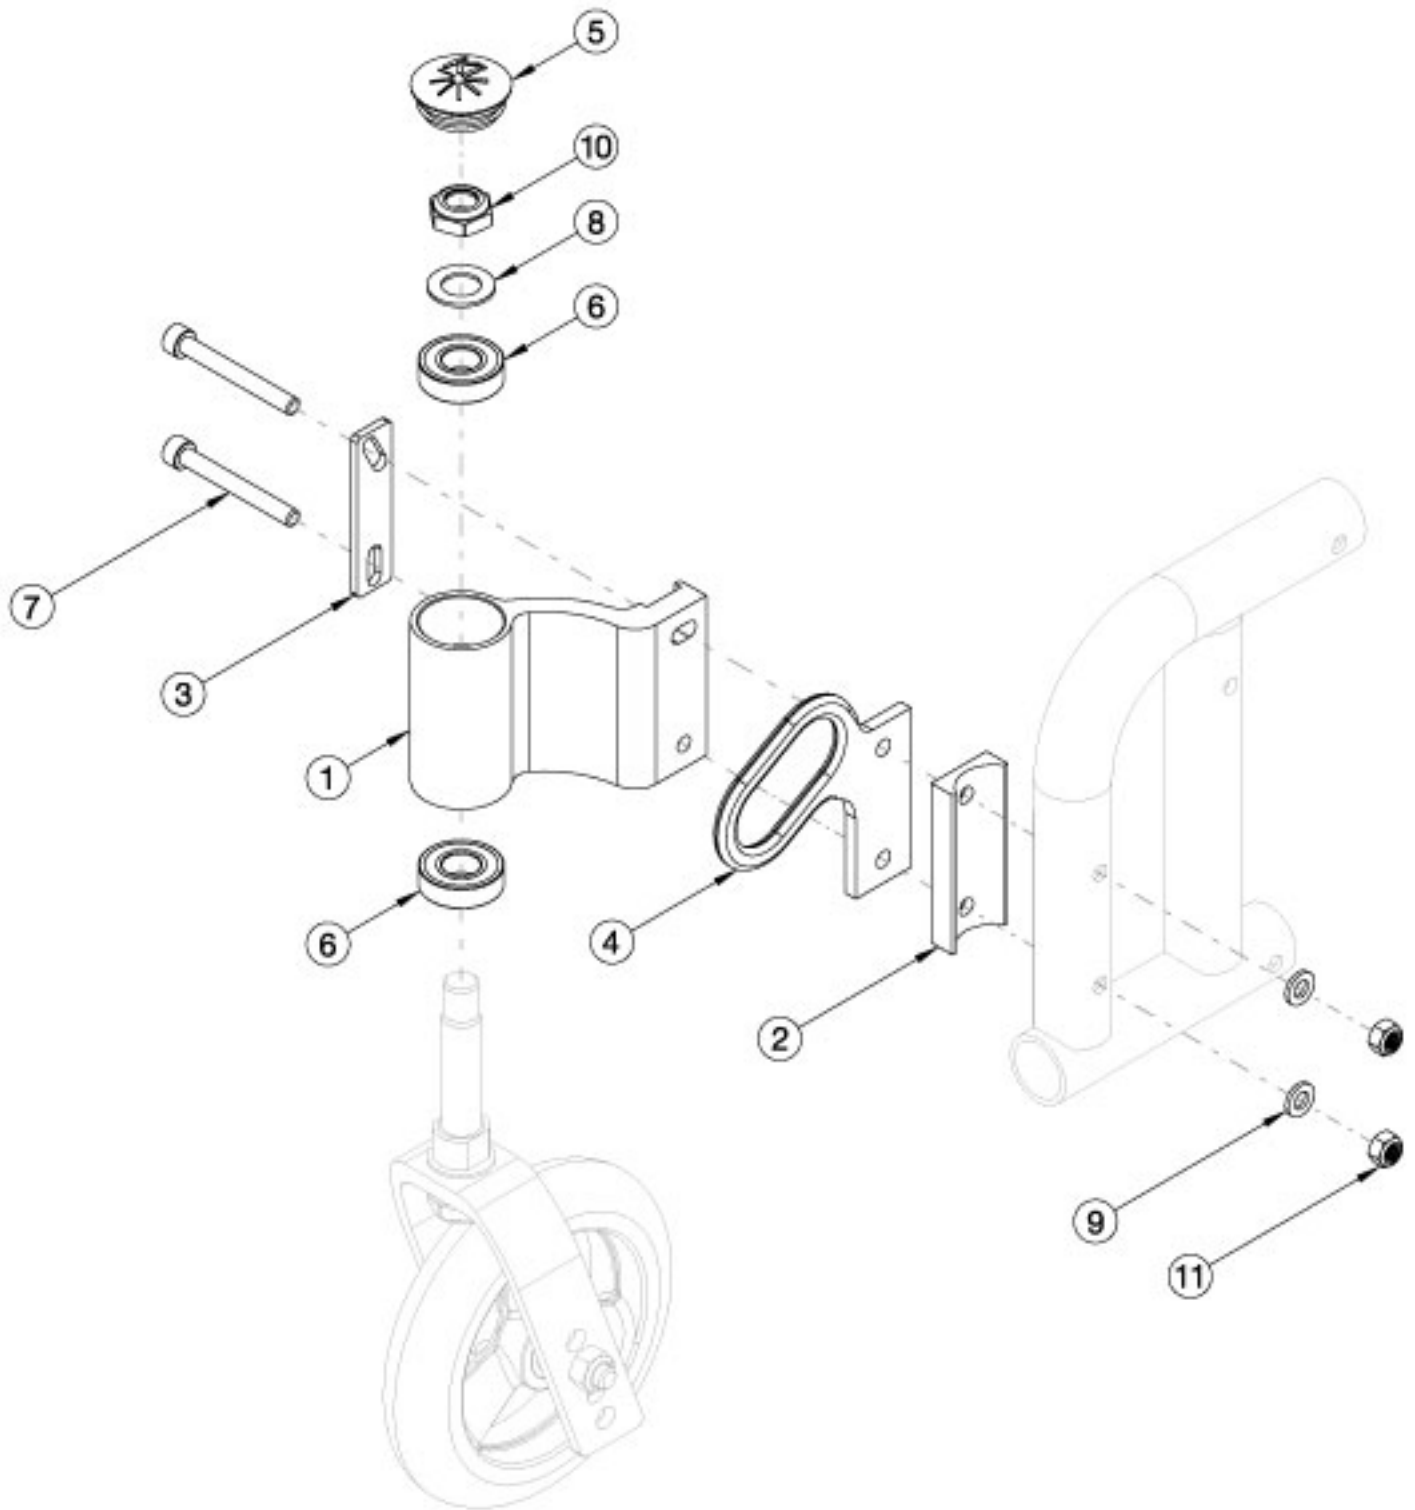

Arc Caster Housing

The front transit bracket is pictured above for reference, however not available on this page. Please navigate to the "Arc Transit" parts manual page if the front transit bracket is needed.

Item Number	Part Number	Description	Quantity
1a, 2, 3, 5, 6, 7a, 8-11	113183	Caster Housing Assembly, No Transit, Right, Arc	1
1b, 2, 3, 5, 6, 7a, 8-11	113184	Caster Housing Assembly, No Transit, Left, Arc	1
1a, 2, 3, 5, 6, 7b, 8-11	113185	Caster Housing Assembly, Transit, Right, Arc <i>Transit Bracket not included in assembly</i>	1
1b, 2, 3, 5, 6, 7b, 8-11	113186	Caster Housing Assembly, Transit, Left, Arc <i>Transit Bracket not included in assembly</i>	1
1a, 6	113187	Caster Mount, Right, Arc	1
1b, 6	113188	Caster Mount, Left, Arc	1
2	110204	Saddle, Caster Mount	1
3	110199	Caster Adjuster	1
5	102005	Ki Caster Housing Cap	1
7a	102473	M6 X 50 CLS12.9 SHCS BLK ZC	2
7b	100739	M6 X 55 SHCS CLS 12.96 DIN912 BLKZC	2
8	100682	Washer 1/2" .518 x .875 x .047 F/W Black Zinc	1
9	100746	M6 Flat Washer Blk Zn	2
10	100529	M12 x 1.25mm Lock Nut Black	1
11	100658	M6 Nylock Nut Blk Zn	2