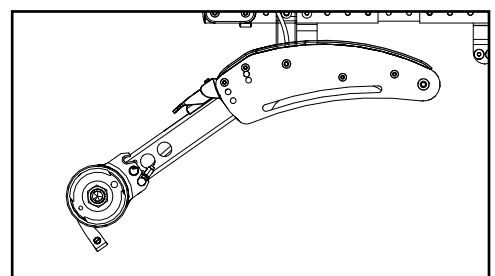

Item Number	Part Number	Description	Quantity
12a	112928	Cable, Tilt, for Drum Brake, Long, Liberty	2
12b	112929	Cable, Tilt, for Drum Brake, XL	2
12c	112930	Cable, Tilt, for Drum Brake, XXL	2
12d	112931	Cable, Tilt, for Drum Brake, XXXL	2
12e	112568	Cable, Tilt, for Drum Brake, 4XL, Liberty	2
12f	112569	Cable, Tilt, for Drum Brake, 5XL, Liberty	2
13a, 15	122729	Drum Brake / Hemi Wheel Lock XL Cable	2
13b, 15	122730	Cable, Drum Brake, XXL	2
13c, 15	122733	Cable, Drum Brake, 3XL	2
13d, 15	122734	Cable, Drum Brake, 4XL	2
13e, 15	122735	Cable, Drum Brake, 5XL	2
14	111737	Tilt and Drum Brake Lever, 25MM	2
15	111598	Pinch Bolt	2
17	001239	P-Clip 3/16"	6
18	101781	M6 x 50mm Partial Thread BHCS Blk ZC	4
19	102625	M6 X 30 BHCS BLK ZC	2
20	102803	Washer Flat .250 X .500 X .027 Hx Blz	1

Liberty FT Tilt Cable Usage			
Backrest Type & Height Range	Seat Depth Range		
	Short (14" - 16")	Medium (16" - 18")	Long (18" - 20")
Height Adjustable Straight, Short Height Adjustable 8° Bend, Short	Long (112928)	XL (112929)	XXL (112930)
Height Adjustable Straight, Medium Height Adjustable 8° Bend, Medium Stroller Handle, Short	XL (112929)	XXL (112930)	XXXL (112931)
Height Adjustable Straight, Tall Height Adjustable 8° Bend, Tall	XXL (112930)	XXXL (112931)	4XL (112568)
Stroller Handle, Tall	XXXL (112931)	4XL (112568)	5XL (112569)

Rotor A - Part No. 111641

Rotor B - Part No. 111640

Catalyst 5		
Configuration	Left	Right
Axle plate curve up	B	A
Axle plate curve down	A	B

Left: Axle Plate Curve Up
Right: Axle Plate Curve Down

Catalyst 5VX		
Configuration	Left	Right
Axle Position holes 1-5 (top)	A	B
Axle Position holes 6-7 (bottom)	B	A

Left: Axle Position Top
Right: Axle Position Bottom

Liberty		
Configuration	Left	Right
All	B	A

Flip		
Configuration	Left	Right
All	A	B

Focus		
Configuration	Left	Right
Standard (mounts above base frame)	A	B
Inverted (mounts below base frame)	B	A