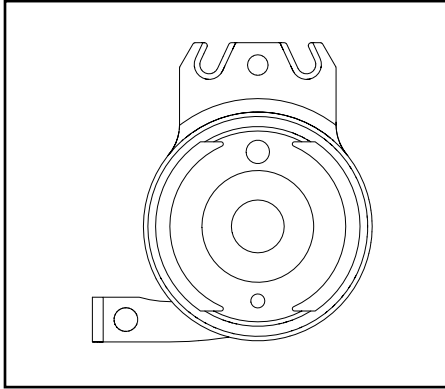

Rotor A - Part No. 111641