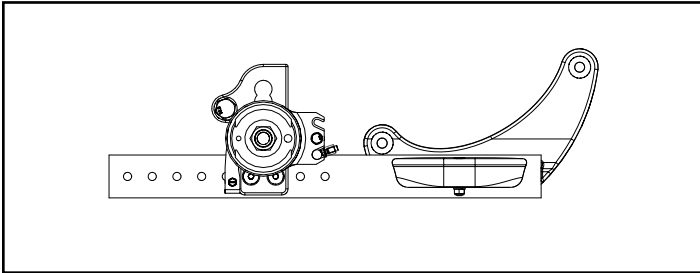

Liberty FT Tilt Cable Usage			
Backrest Type & Height Range	Seat Depth Range		
	Short (14" - 16")	Medium (16" - 18")	Long (18" - 20")
Height Adjustable Straight, Short Height Adjustable 8° Bend, Short	Long (112928)	XL (112929)	XXL (112930)
Height Adjustable Straight, Medium Height Adjustable 8° Bend, Medium Stroller Handle, Short	XL (112929)	XXL (112930)	XXXL (112931)
Height Adjustable Straight, Tall Height Adjustable 8° Bend, Tall	XXL (112930)	XXXL (112931)	4XL (112568)
Stroller Handle, Tall	XXXL (112931)	4XL (112568)	5XL (112569)

Rotor A - Part No. 111641

Rotor B - Part No. 111640

Catalyst 5		
Configuration	Left	Right
Axle plate curve up	B	A
Axle plate curve down	A	B

Left: Axle Plate Curve Up
Right: Axle Plate Curve Down

Catalyst 5VX		
Configuration	Left	Right
Axle Position holes 1-5 (top)	A	B
Axle Position holes 6-7 (bottom)	B	A

Left: Axle Position Top
Right: Axle Position Bottom

Liberty		
Configuration	Left	Right
All	B	A

Flip		
Configuration	Left	Right
All	A	B

Focus		
Configuration	Left	Right
Standard (mounts above base frame)	A	B
Inverted (mounts below base frame)	B	A

Standard Configuration

Inverted Configuration

Rigid		
Configuration	Left	Right
Tower 000925 - upper holes (14 or more exposed below clamp)	B	A
Tower 000925 - lower holes (13 or fewer holes exposed below clamp)	A	B
Tower 000926 (all hole locations)	A	B