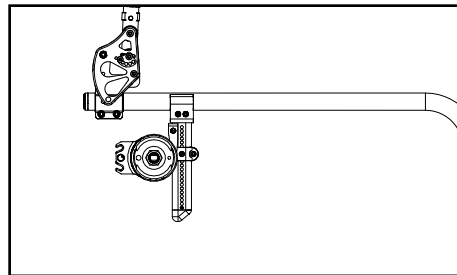

Tower 000925 - Lower Holes