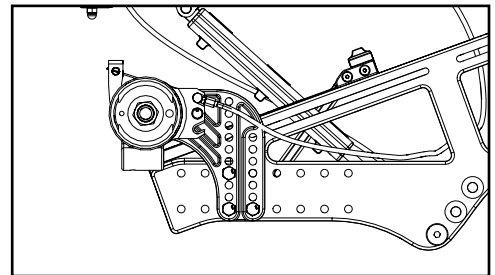

Item Number	Part Number	Description	Quantity
12a	112928	Cable, Tilt, for Drum Brake, Long, Liberty	2
12b	112929	Cable, Tilt, for Drum Brake, XL	2
12c	112930	Cable, Tilt, for Drum Brake, XXL	2
12d	112931	Cable, Tilt, for Drum Brake, XXXL	2
12e	112568	Cable, Tilt, for Drum Brake, 4XL, Liberty	2
12f	112569	Cable, Tilt, for Drum Brake, 5XL, Liberty	2
13a, 15	122729	Drum Brake / Hemi Wheel Lock XL Cable	2
13b, 15	122730	Cable, Drum Brake, XXL	2
13c, 15	122733	Cable, Drum Brake, 3XL	2
13d, 15	122734	Cable, Drum Brake, 4XL	2
13e, 15	122735	Cable, Drum Brake, 5XL	2
14	111737	Tilt and Drum Brake Lever, 25MM	2
15	111598	Pinch Bolt	2
17	001239	P-Clip 3/16"	6
18	101781	M6 x 50mm Partial Thread BHCS Blk ZC	4
19	102625	M6 X 30 BHCS BLK ZC	2
20	102803	Washer Flat .250 X .500 X .027 Hx Blz	1

Liberty FT Tilt Cable Usage			
Backrest Type & Height Range	Seat Depth Range		
	Short (14" - 16")	Medium (16" - 18")	Long (18" - 20")
Height Adjustable Straight, Short Height Adjustable 8° Bend, Short	Long (112928)	XL (112929)	XXL (112930)
Height Adjustable Straight, Medium Height Adjustable 8° Bend, Medium Stroller Handle, Short	XL (112929)	XXL (112930)	XXXL (112931)
Height Adjustable Straight, Tall Height Adjustable 8° Bend, Tall	XXL (112930)	XXXL (112931)	4XL (112568)
Stroller Handle, Tall	XXXL (112931)	4XL (112568)	5XL (112569)

Rotor A - Part No. 111641

Rotor B - Part No. 111640

Catalyst 5		
Configuration	Left	Right
Axle plate curve up	B	A
Axle plate curve down	A	B

Left: Axle Plate Curve Up
Right: Axle Plate Curve Down

Catalyst 5VX		
Configuration	Left	Right
Axle Position holes 1-5 (top)	A	B
Axle Position holes 6-7 (bottom)	B	A

Left: Axle Position Top
Right: Axle Position Bottom

Liberty		
Configuration	Left	Right
All	B	A

Flip		
Configuration	Left	Right
All	A	B

Focus		
Configuration	Left	Right
Standard (mounts above base frame)	A	B
Inverted (mounts below base frame)	B	A