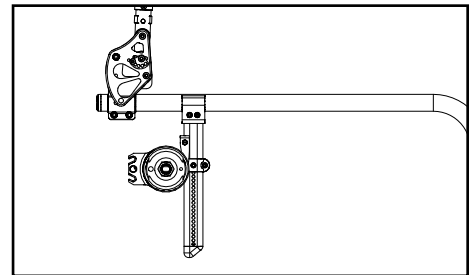

Tower 000926 - All Holes