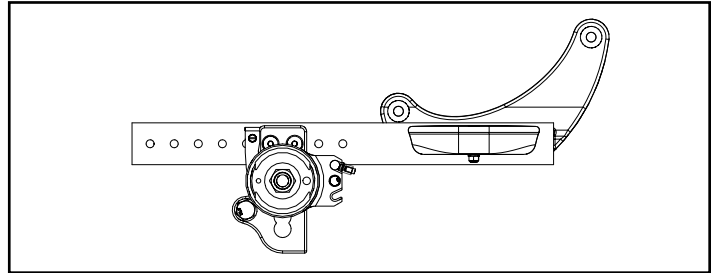

Liberty FT Tilt Cable Usage			
Backrest Type & Height Range	Seat Depth Range		
	Short (14" - 16")	Medium (16" - 18")	Long (18" - 20")
Height Adjustable Straight, Short Height Adjustable 8° Bend, Short	Long (112928)	XL (112929)	XXL (112930)
Height Adjustable Straight, Medium Height Adjustable 8° Bend, Medium Stroller Handle, Short	XL (112929)	XXL (112930)	XXXL (112931)
Height Adjustable Straight, Tall Height Adjustable 8° Bend, Tall	XXL (112930)	XXXL (112931)	4XL (112568)
Stroller Handle, Tall	XXXL (112931)	4XL (112568)	5XL (112569)

Rotor A - Part No. 111641

Rotor B - Part No. 111640

Catalyst 5		
Configuration	Left	Right
Axle plate curve up	B	A
Axle plate curve down	A	B

Left: Axle Plate Curve Up
Right: Axle Plate Curve Down

Catalyst 5VX		
Configuration	Left	Right
Axle Position holes 1-5 (top)	A	B
Axle Position holes 6-7 (bottom)	B	A

Left: Axle Position Top
Right: Axle Position Bottom

Liberty		
Configuration	Left	Right
All	B	A

Flip		
Configuration	Left	Right
All	A	B

Focus		
Configuration	Left	Right
Standard (mounts above base frame)	A	B
Inverted (mounts below base frame)	B	A

Standard Configuration

Inverted Configuration

Rigid		
Configuration	Left	Right
Tower 000925 - upper holes (14 or more exposed below clamp)	B	A
Tower 000925 - lower holes (13 or fewer holes exposed below clamp)	A	B
Tower 000926 (all hole locations)	A	B