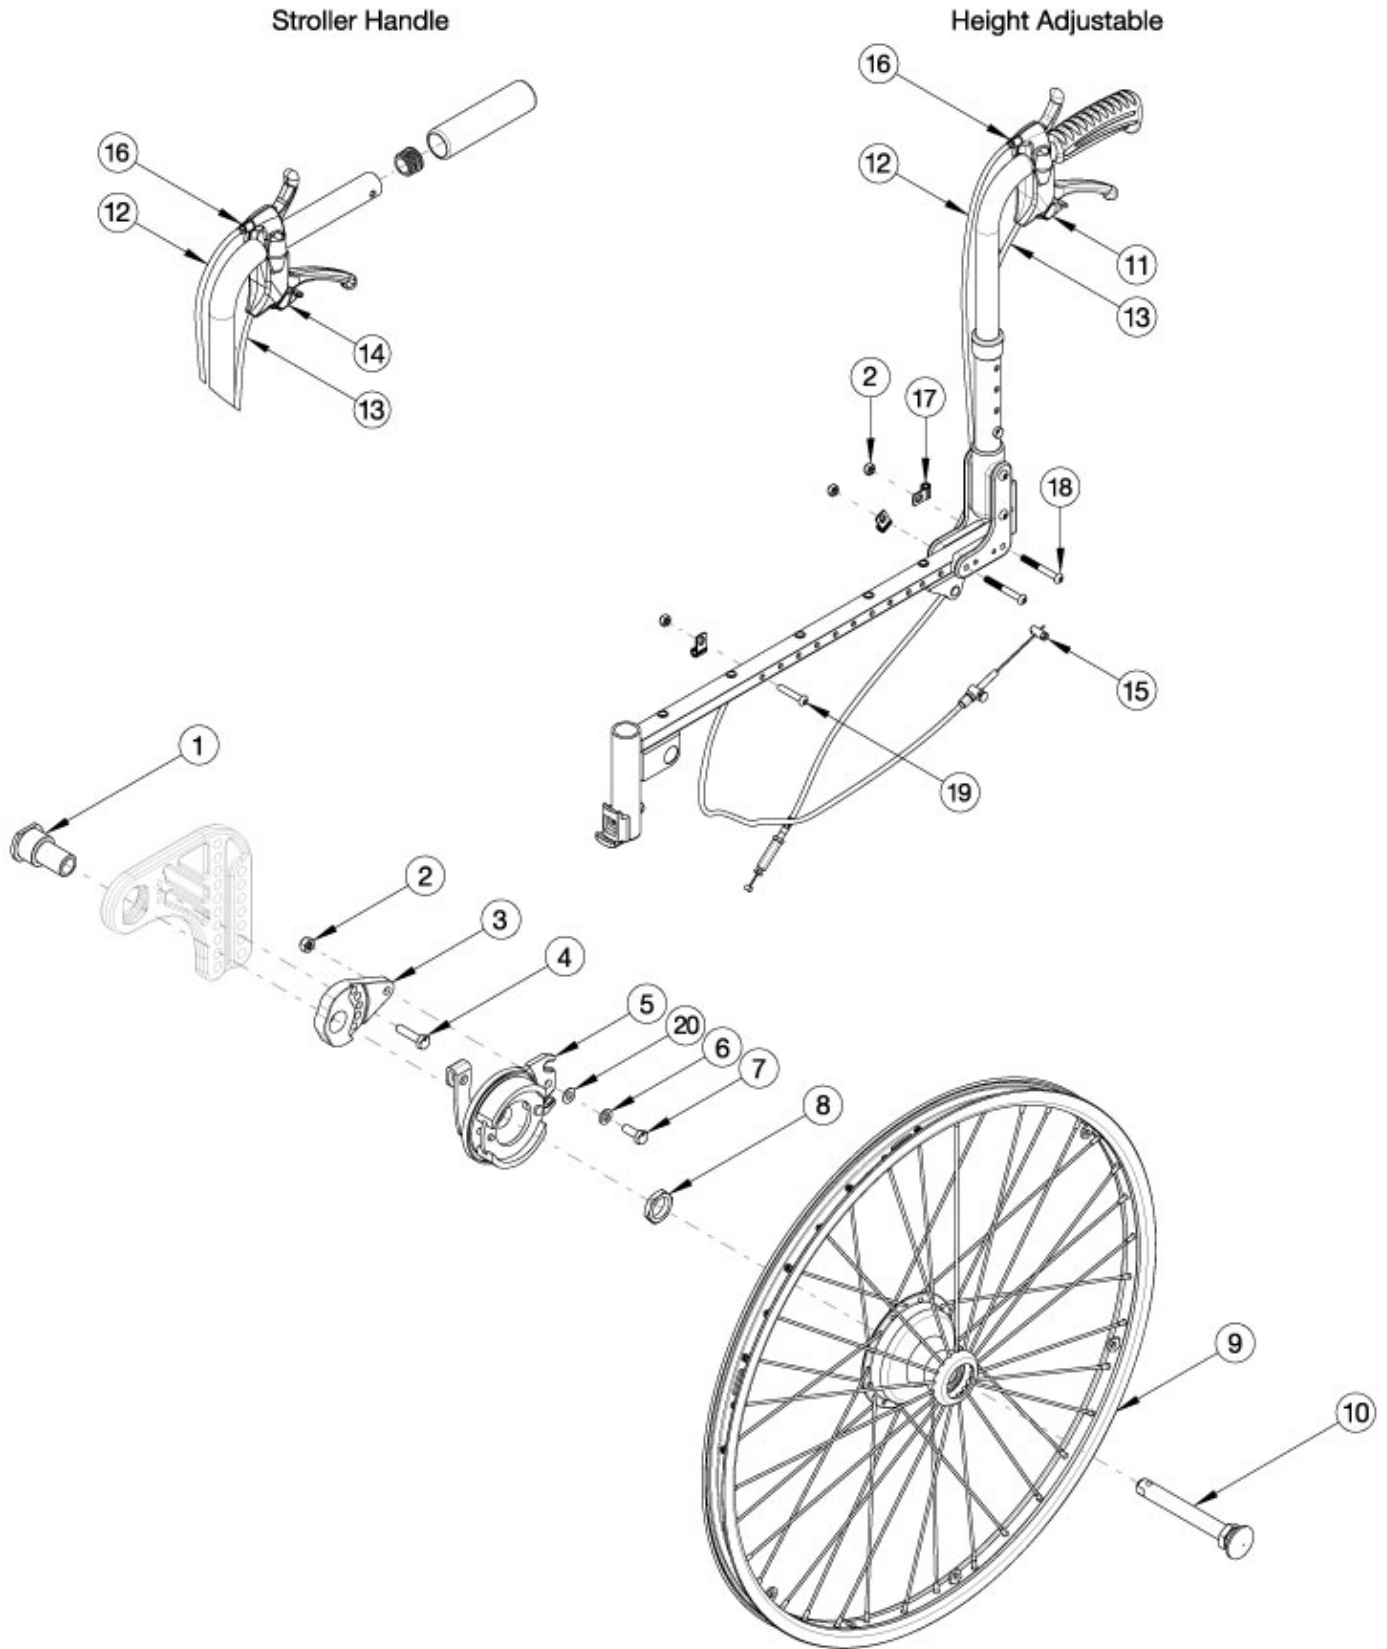

Liberty Drum Brake