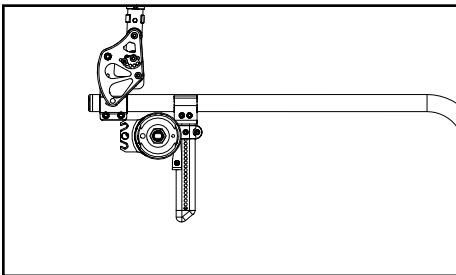

Item Number	Part Number	Description	Quantity
12a	112928	Cable, Tilt, for Drum Brake, Long, Liberty	2
12b	112929	Cable, Tilt, for Drum Brake, XL	2
12c	112930	Cable, Tilt, for Drum Brake, XXL	2
12d	112931	Cable, Tilt, for Drum Brake, XXXL	2
12e	112568	Cable, Tilt, for Drum Brake, 4XL, Liberty	2
12f	112569	Cable, Tilt, for Drum Brake, 5XL, Liberty	2
13a, 15	122729	Drum Brake / Hemi Wheel Lock XL Cable	2
13b, 15	122730	Cable, Drum Brake, XXL	2
13c, 15	122733	Cable, Drum Brake, 3XL	2
13d, 15	122734	Cable, Drum Brake, 4XL	2
13e, 15	122735	Cable, Drum Brake, 5XL	2
14	111737	Tilt and Drum Brake Lever, 25MM	2
15	111598	Pinch Bolt	2
17	001239	P-Clip 3/16"	6
18	101781	M6 x 50mm Partial Thread BHCS Blk ZC	4
19	102625	M6 X 30 BHCS BLK ZC	2
20	102803	Washer Flat .250 X .500 X .027 Hx Blz	1

Rotor A - Part No. 111641

Rotor B - Part No. 111640

Catalyst 5		
Configuration	Left	Right
Axle plate curve up	B	A
Axle plate curve down	A	B

Left: Axle Plate Curve Up
Right: Axle Plate Curve Down

Catalyst 5VX		
Configuration	Left	Right
Axle Position holes 1-5 (top)	A	B
Axle Position holes 6-7 (bottom)	B	A

Left: Axle Position Top
Right: Axle Position Bottom

Liberty		
Configuration	Left	Right
All	B	A

Flip		
Configuration	Left	Right
All	A	B

Focus		
Configuration	Left	Right
Standard (mounts above base frame)	A	B
Inverted (mounts below base frame)	B	A

Standard Configuration

Inverted Configuration

Rigid		
Configuration	Left	Right
Tower 000925 - upper holes (14 or more exposed below clamp)	B	A
Tower 000925 - lower holes (13 or fewer holes exposed below clamp)	A	B
Tower 000926 (all hole locations)	A	B