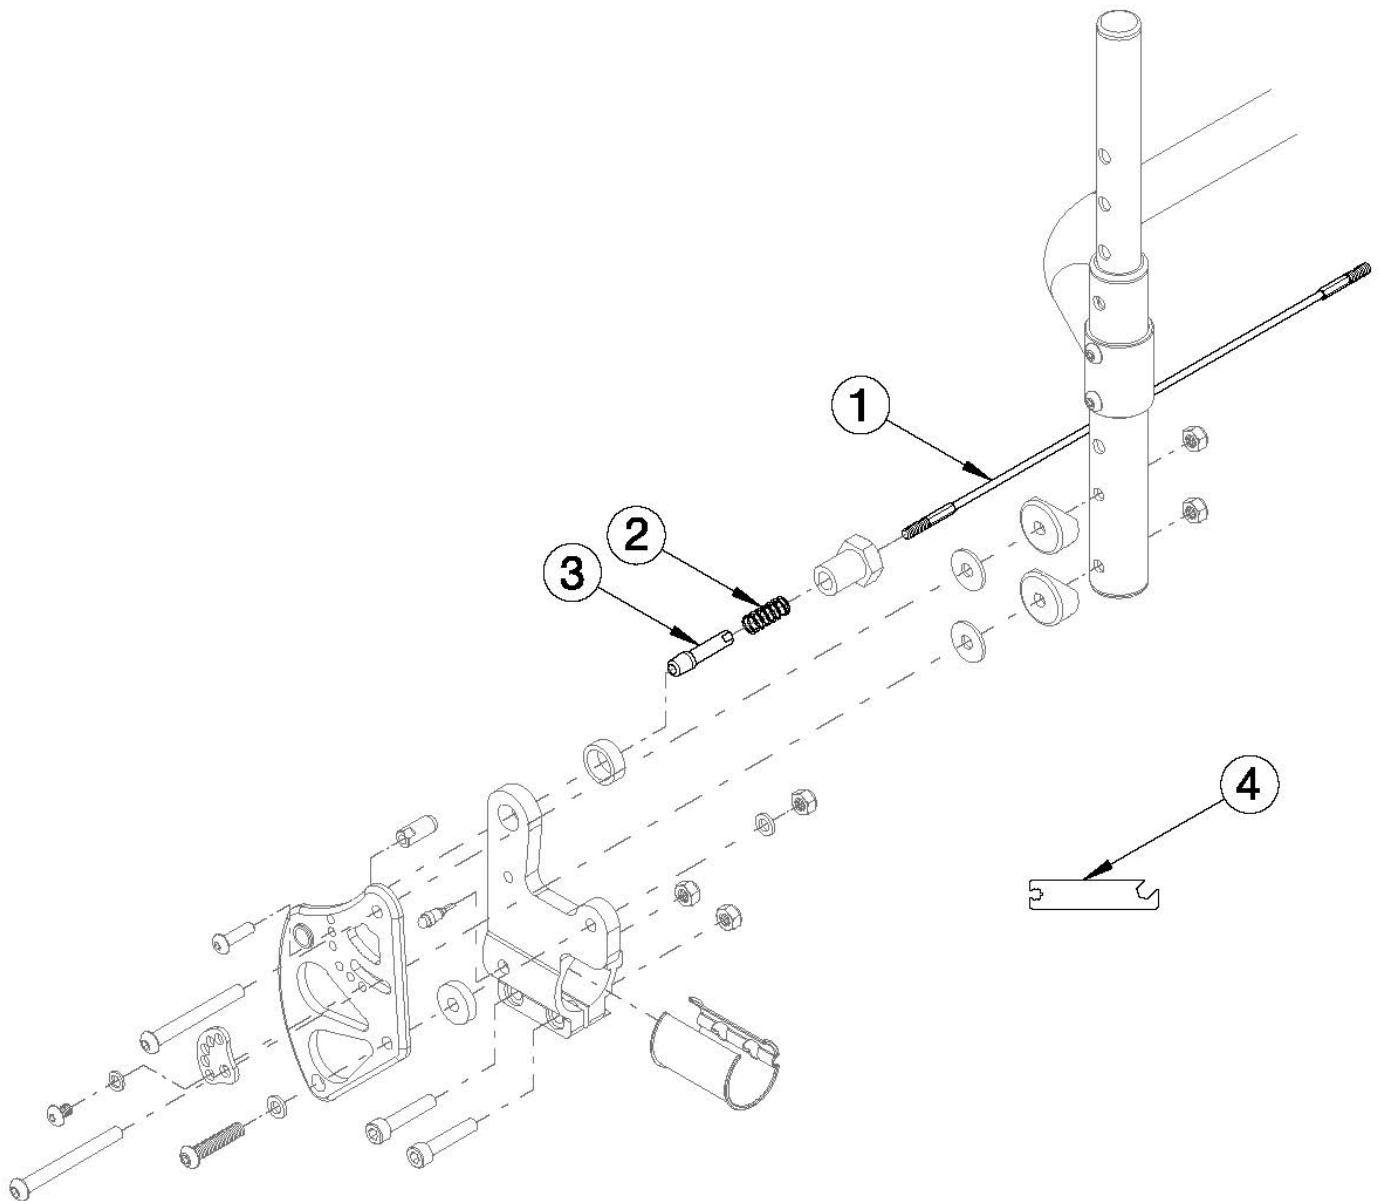

(Discontinued) Spinerge Backrest Release Cables

For complete cable assembly the backrest cable release springs and backrest lockout pins are required Spinerge Back Release Cable based on seat width The Spinerge Back Release Cable length will measure 1" less than the specified seat width

Item Number	Part Number	Description	Quantity
1b	102557	Spinerge Back Release Cable 8" Wide Blue	1
1c	102558	Spinerge Back Release Cable 8" Wide Red	1
1d	102559	Spinerge Back Release Cable 8" Wide Yellow	1
1e	102560	Spinerge Back Release Cable 8" Wide Green	1